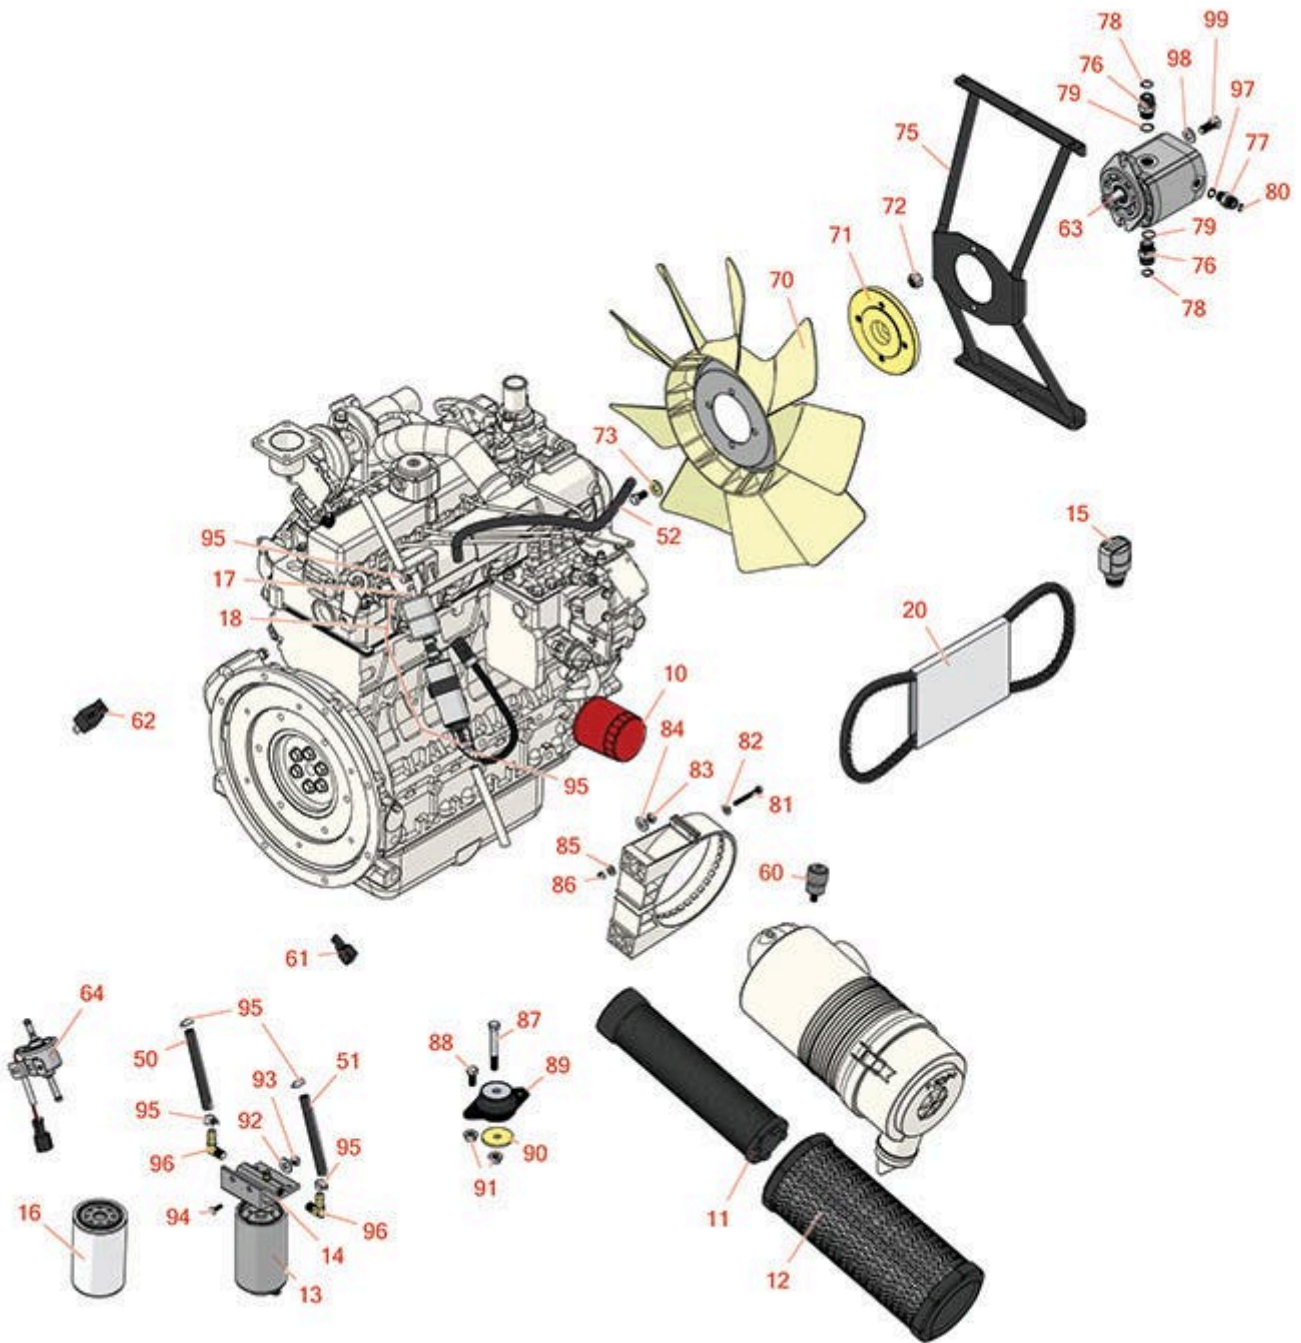

Replaces Toro Groundsmaster 4100-D

Parts

Rotary Mower - Models 30604 & 30608

Engine

All original equipment manufacturers names and part numbers are used for identification purposes only, and we are in no way implying that our products are original equipment parts. Prices subject to change without notice.

Replaces Toro Groundsmaster 4100-D

Parts

Rotary Mower - Models 30604 & 30608
Engine

Item No	R&R Part No.	OEM Part No.	Description	Qty Req	Price Each	Order Quantity
---------	--------------	--------------	-------------	---------	------------	----------------

Tech Note: Model 30604 Only:

14	R110-9044	110-9044	Donaldson Water/Fuel Separator Assy	1	41.50	
----	------------------	----------	-------------------------------------	---	--------------	--

Tech Note: Model 30604 Only:

Tech Note: Model 30604 Only:

20	R127-2998	127-2998	Belt - V	1	16.45	
----	------------------	----------	----------	---	--------------	--

Tech Note: Model 30608 Only:

Hoses

50	R109-0309	109-0309	Hose-Fuel	1	11.70	
----	------------------	----------	-----------	---	--------------	--