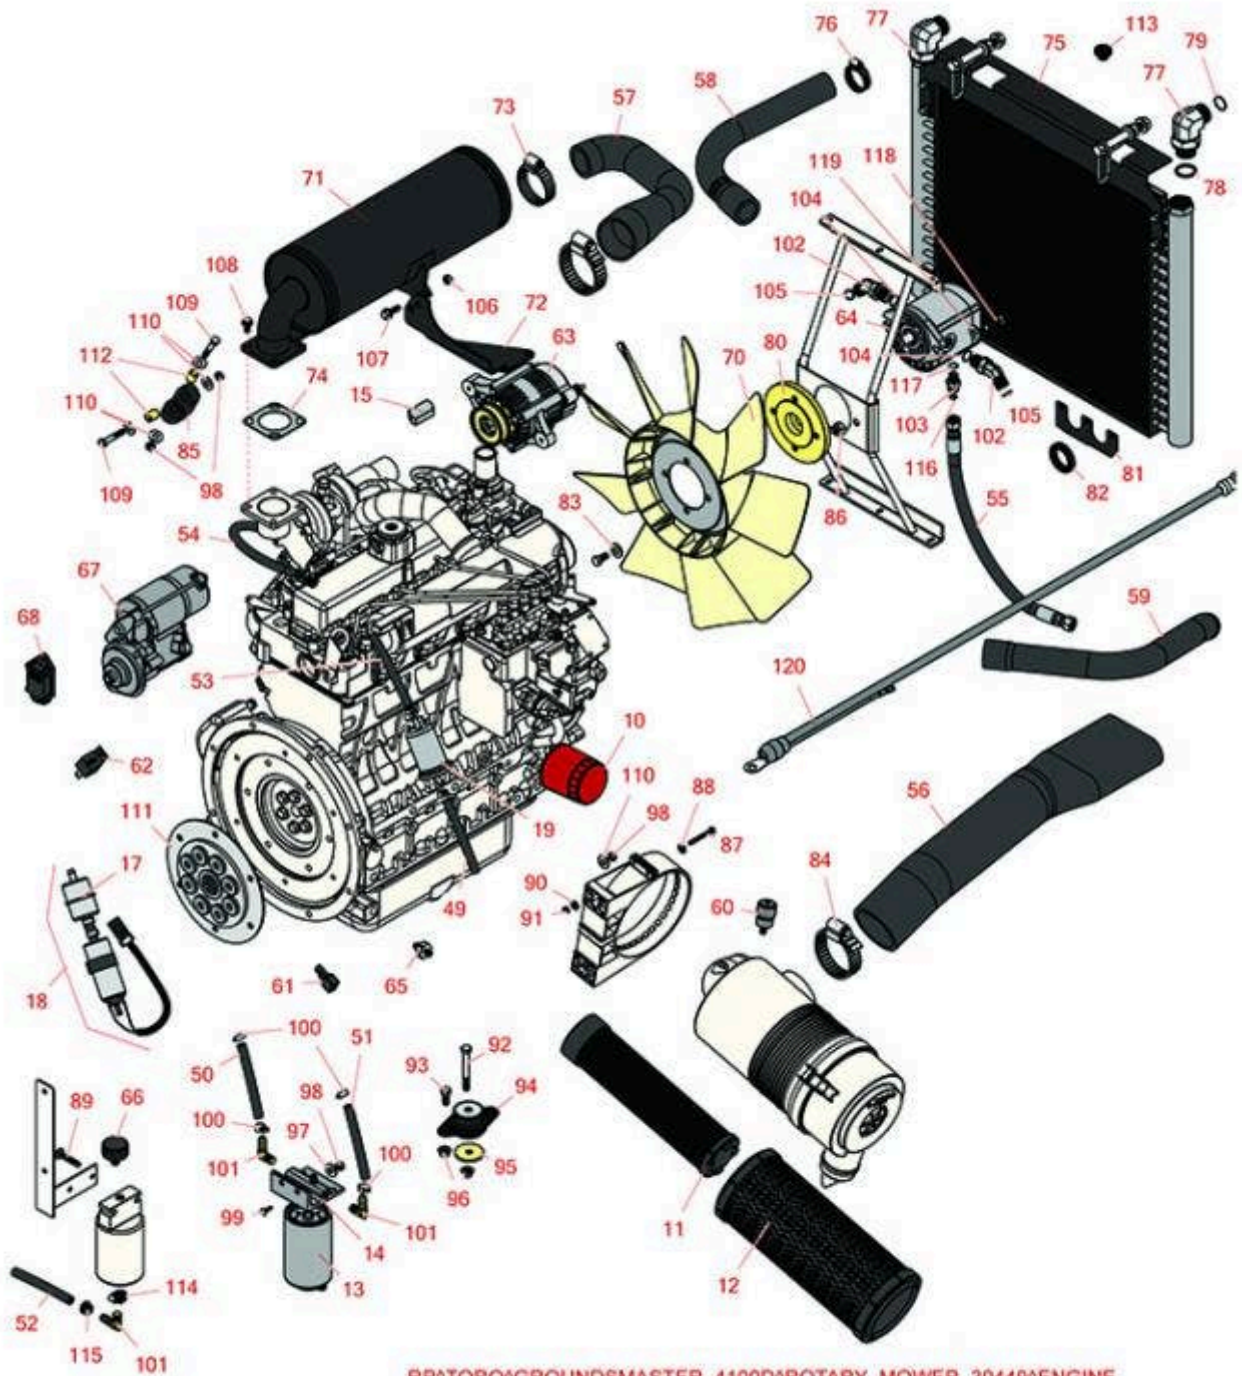

Replaces Toro Groundsmaster 4100-D

Parts

Rotary Mower - Model 30449
Engine

RP^TORO^GROUNDMASTER_4100D^ROTARY_MOWER_30449^ENGINE

All original equipment manufacturers names and part numbers are used for identification purposes only, and we are in no way implying that our products are original equipment parts. Prices subject to change without notice.

Replaces Toro Groundsmaster 4100-D

Parts

Rotary Mower - Model 30449
Engine

Item No	R&R Part No.	OEM Part No.	Description	Qty Req	Price Each	Order Quantity
Filters						
10	RX7000074035	104-5169	Kubota Filter - Oil	1	9.85	
11	R108-3816	104-4261, 108-3816	Baldwin Air Filter	1	30.35	
12	R108-3814	104-4260, 108-3814	Baldwin Air Filter	1	38.95	
13	R110-9049	110-9049	Donaldson Fuel Filter - Spin On	1	17.75	
14	R110-9044	110-9044	Donaldson Water/Fuel Seperator Assy	1	41.50	
15	RX1624105670	98-9493, 99-9430	Kubota Element - Breather	1	2.97	
17	R112-7836	112-7836, RR ONLY	Baldwin Fuel Filter - in Line	1	6.90	
17	RRF10534	112-7836, RR ONLY, RRONLY	SilverGuard Fuel Filter - Inline	1	5.95	
18	R110-8806	110-8806	Fuel Pump and Filter Assy	1	165.40	
19	RX1258143012	108-3828, 98-7612	Kubota Fuel Filter	1	4.75	
Hoses						
49	R109-0274	109-0274	Hose- Fuel	1	7.50	
50	R109-0309	109-0309	Hose-Fuel	1	11.70	
51	R110-3256	110-3256	Hose - Fuel	1	6.95	
52	R110-4100	110-4100, 92-6068	Hose-Fuel	1	14.55	
53	R110-3257	110-3257, 63-7630	Hose-Fuel	1	8.90	