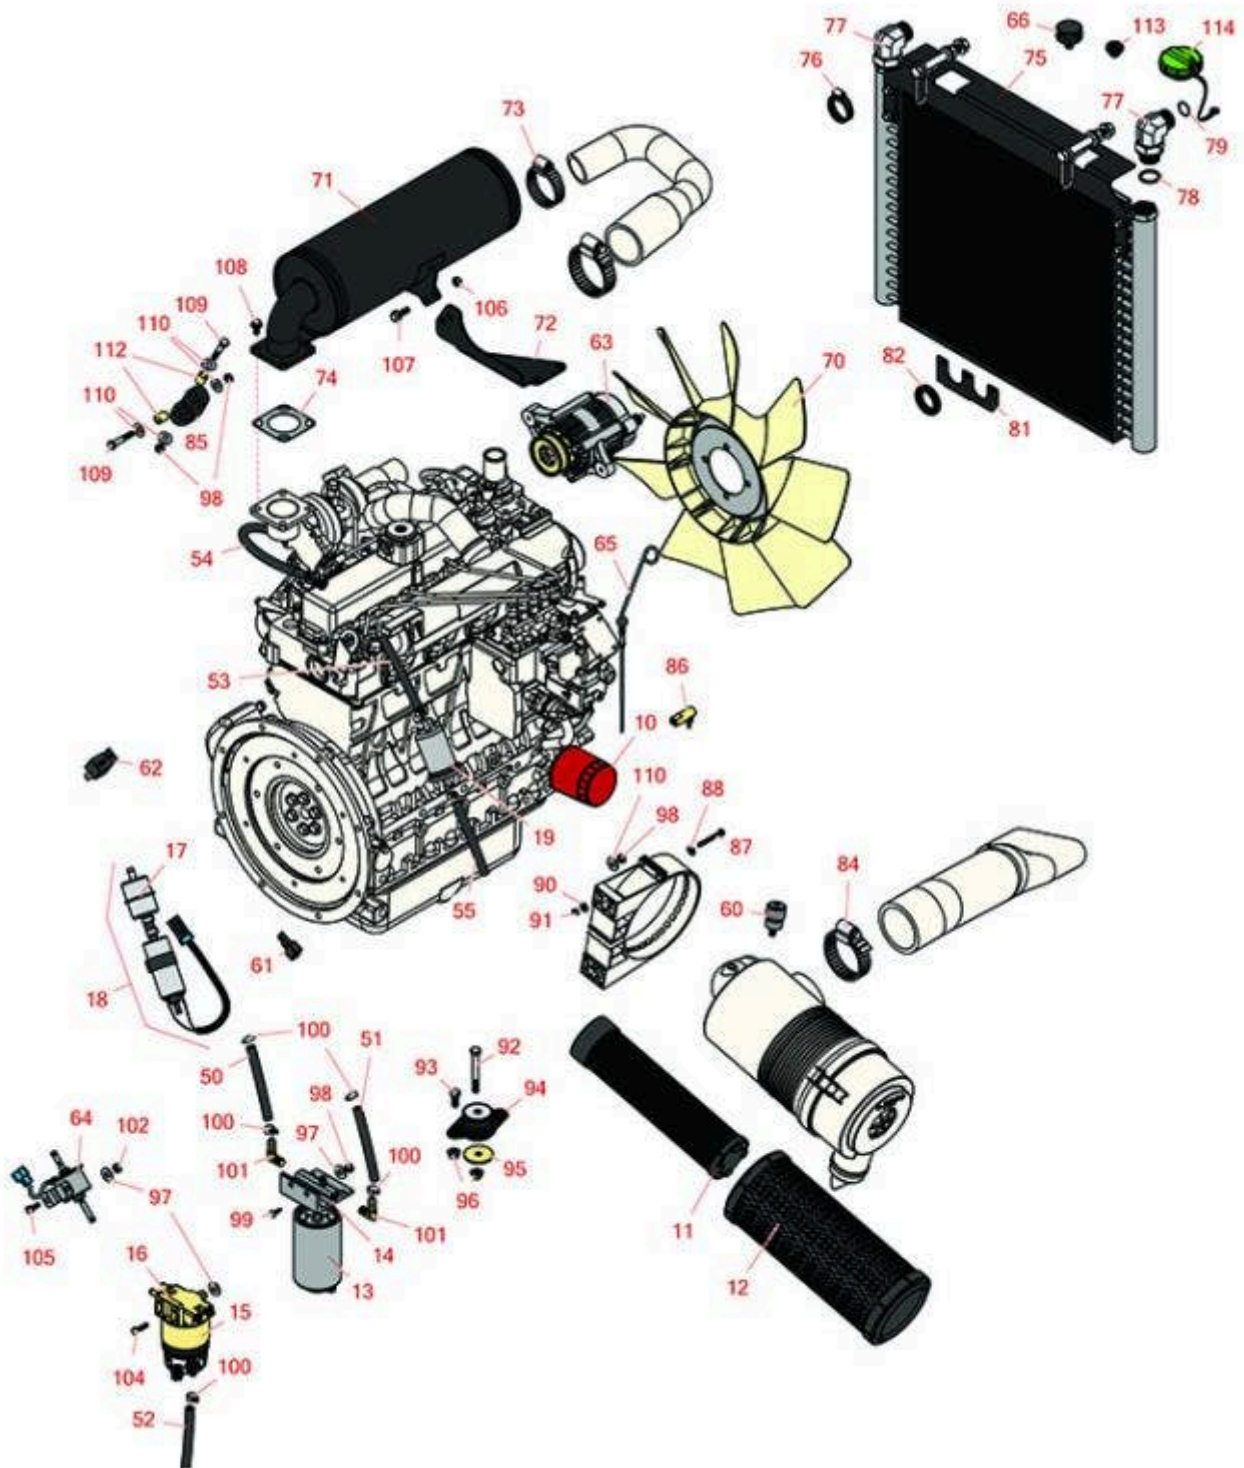

# Replaces Toro Groundsmaster 4100-D

## Parts

Rotary Mower - Model 30411  
Engine

All original equipment manufacturers names and part numbers are used for identification purposes only, and we are in no way implying that our products are original equipment parts. Prices subject to change without notice.