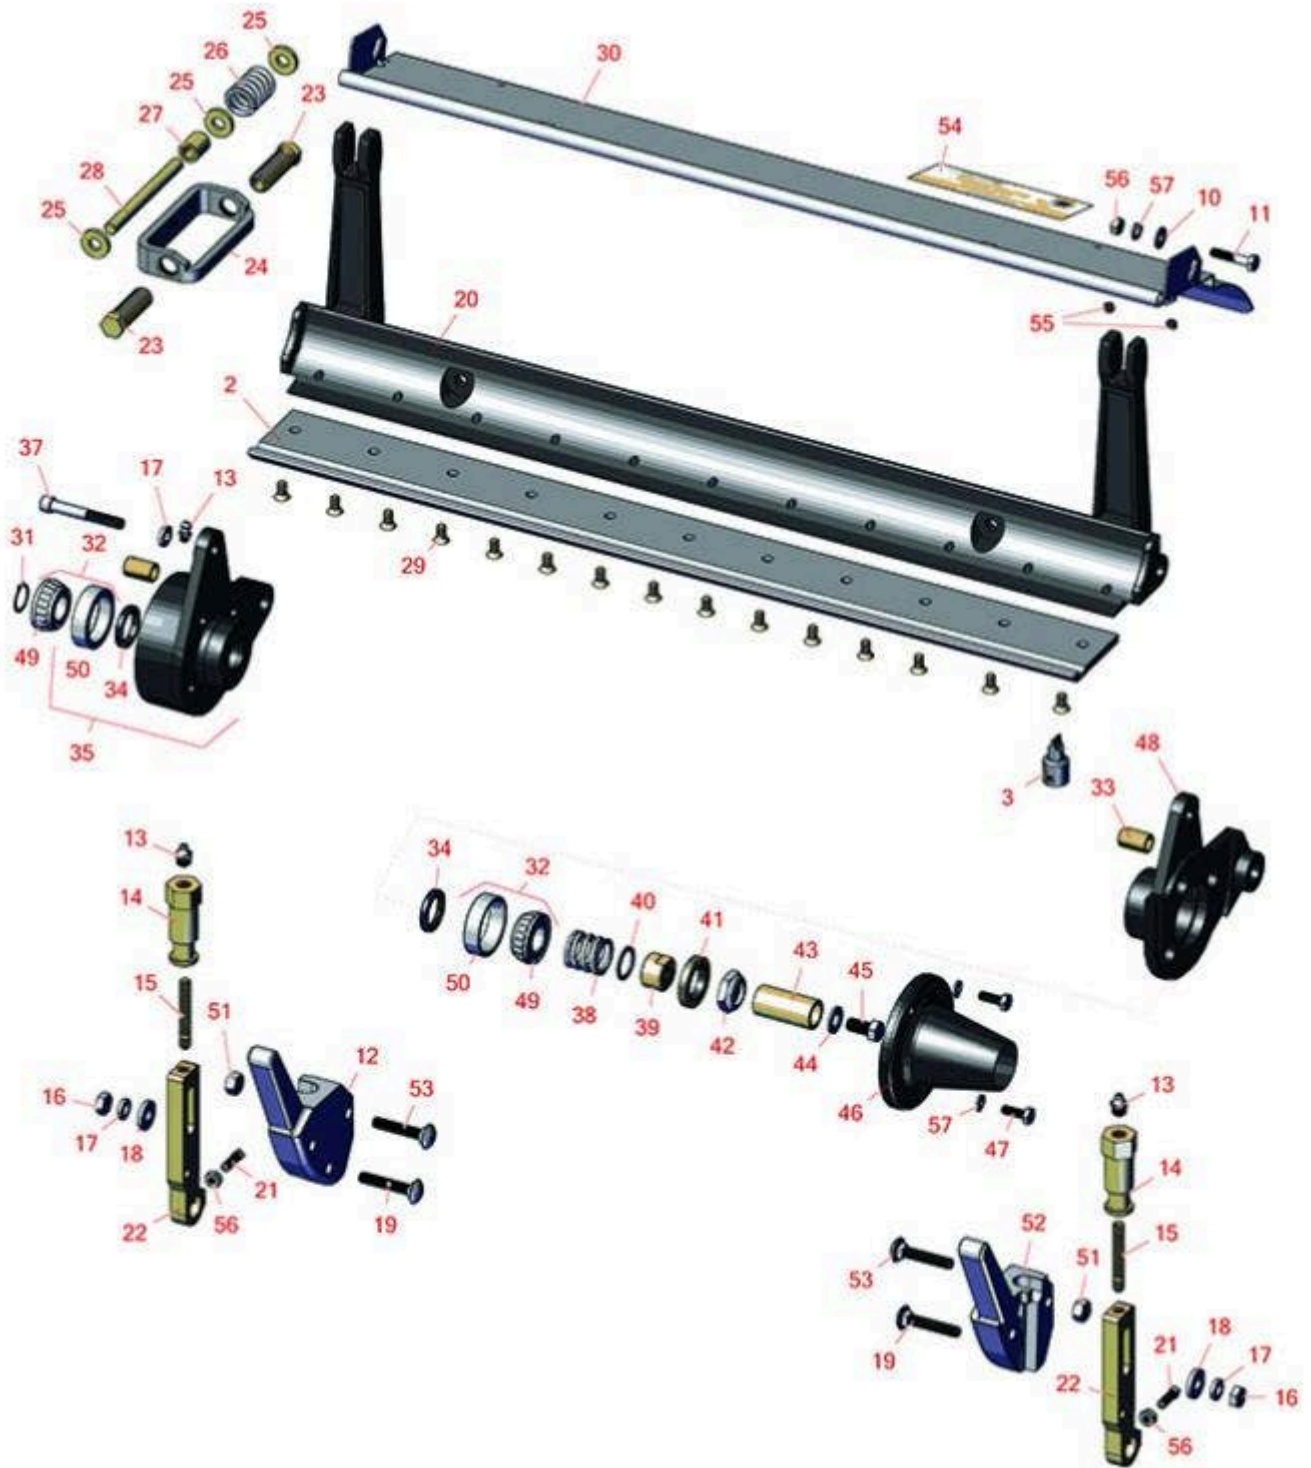

Replaces Jacobsen Eclipse 126 Parts

Cutting Unit
Reel & Bedknife

All original equipment manufacturers names and part numbers are used for identification purposes only, and we are in no way implying that our products are original equipment parts. Prices subject to change without notice.

Replaces Jacobsen Eclipse 126 Parts

Cutting Unit
Reel & Bedknife

Item No	R&R Part No.	OEM Part No.	Description	Qty Req	Price Each	Order Quantity
---------	--------------	--------------	-------------	---------	------------	----------------

Other Parts Available

10	R453023	453023	Washer - Flat 1/4	2	0.12	
11	R400112	400112, 400114	Bolt - Hex HD 1/4-20 x 1-1/4	2	0.40	
12	R241827	241827, 446136	Bracket - LH Grass Catcher	1	72.55	
13	R302-5	302-5, 471214, 471223, 471226	Fitting - Grease	2	0.27	
14	R365009	3005692, 365009, 365170, 441674	Knob - Adjusting Roller	2	19.40	
15	R343616	343616, 443102	Stud	2	7.50	
16	R443106	443106	Nut - 5/16-18 Y/Zinc Plated	2	0.19	
17	R446136	446134, 446136	Washer - Lock 5/16 Zinc	2	0.14	
18	R364441	364441, 366641	Washer - Flat 5/16x7/8	2	2.15	