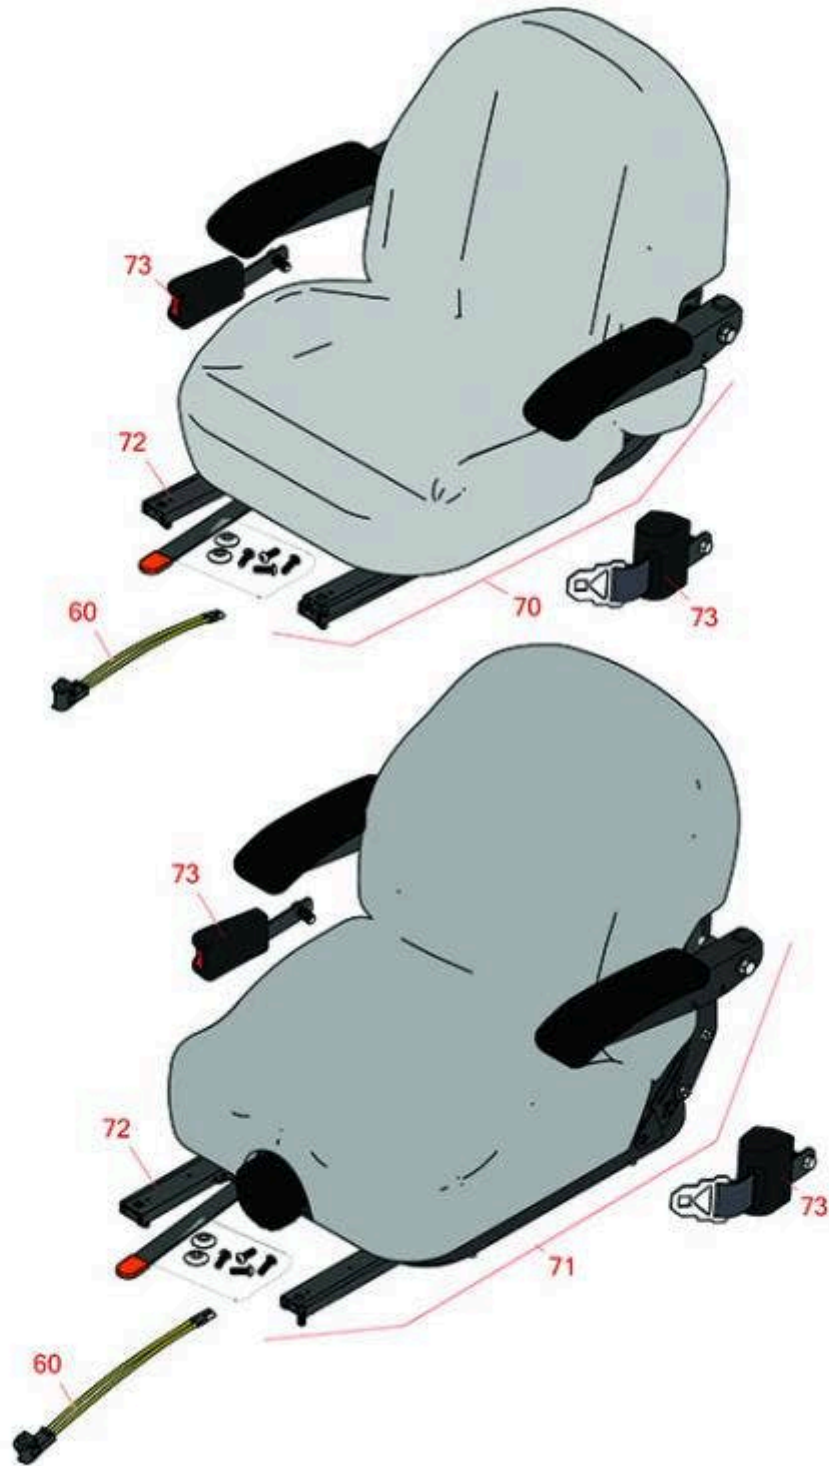

Replaces Exmark Lazer Z Propane Parts

Zero-Turn Mower with 72in Deck - Model LZS740PKC72400
Seat

All original equipment manufacturers names and part numbers are used for identification purposes only, and we are in no way implying that our products are original equipment parts. Prices subject to change without notice.

Replaces Exmark Lazer Z Propane Parts

Zero-Turn Mower with 72in Deck - Model LZS740PKC72400
Seat

| Item No | R&R Part No. | OEM Part No. | Description | Qty Req | Price Each | Order Quantity |
|--|------------------|------------------------------------|--|---------|---------------|----------------|
| 60 | R150229 | 82-2190 | Switch - Operator Presence | 1 | 20.55 | |
| 70 | R750205 | 126-1366, 126-5801, 126-8290 | Seat - Light Grey Deluxe w/Arms & Track Set | 1 | 343.65 | |
| 71 | R750210 | 116-8912 | Seat - Light Grey Deluxe w/Arms w/Suspension | 1 | 505.30 | |
| <i>Tech Note: INCL SUSPENSION & TRACK SET:</i> | | | | | | |
| 72 | R109-9801 | 109-9801 | Seat Track Set | 1 | 206.05 | |
| 73 | R109-9805 | 109-9805 | Seat Belt Kit | 1 | 220.45 | |