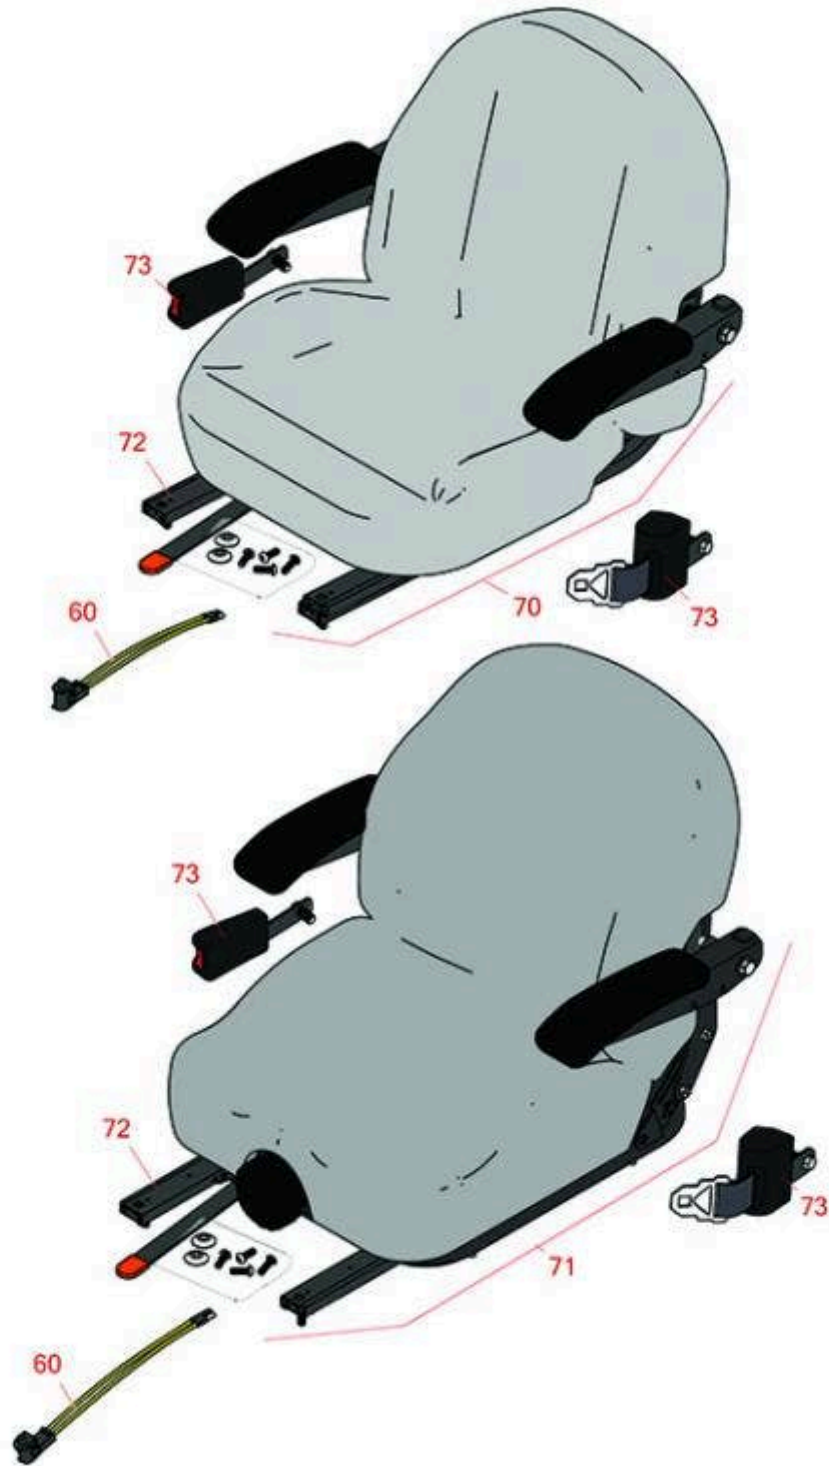

Replaces Exmark Lazer Z Propane Parts

Zero-Turn Mower with 52in Deck - Model LZS740PKC52400
Seat

All original equipment manufacturers names and part numbers are used for identification purposes only, and we are in no way implying that our products are original equipment parts. Prices subject to change without notice.

Replaces Exmark Lazer Z Propane Parts

Zero-Turn Mower with 52in Deck - Model LZS740PKC52400
Seat

Item No	R&R Part No.	OEM Part No.	Description	Qty Req	Price Each	Order Quantity
60	R150229	82-2190	Switch - Operator Presence	1	20.55	
70	R750205	126-1366, 126-5801, 126-8290	Seat - Light Grey Deluxe w/Arms & Track Set	1	343.65	
71	R750210	116-8912	Seat - Light Grey Deluxe w/Arms w/Suspension	1	505.30	
<i>Tech Note: INCL SUSPENSION & TRACK SET:</i>						
72	R109-9801	109-9801	Seat Track Set	1	206.05	
73	R109-9805	109-9805	Seat Belt Kit	1	220.45	