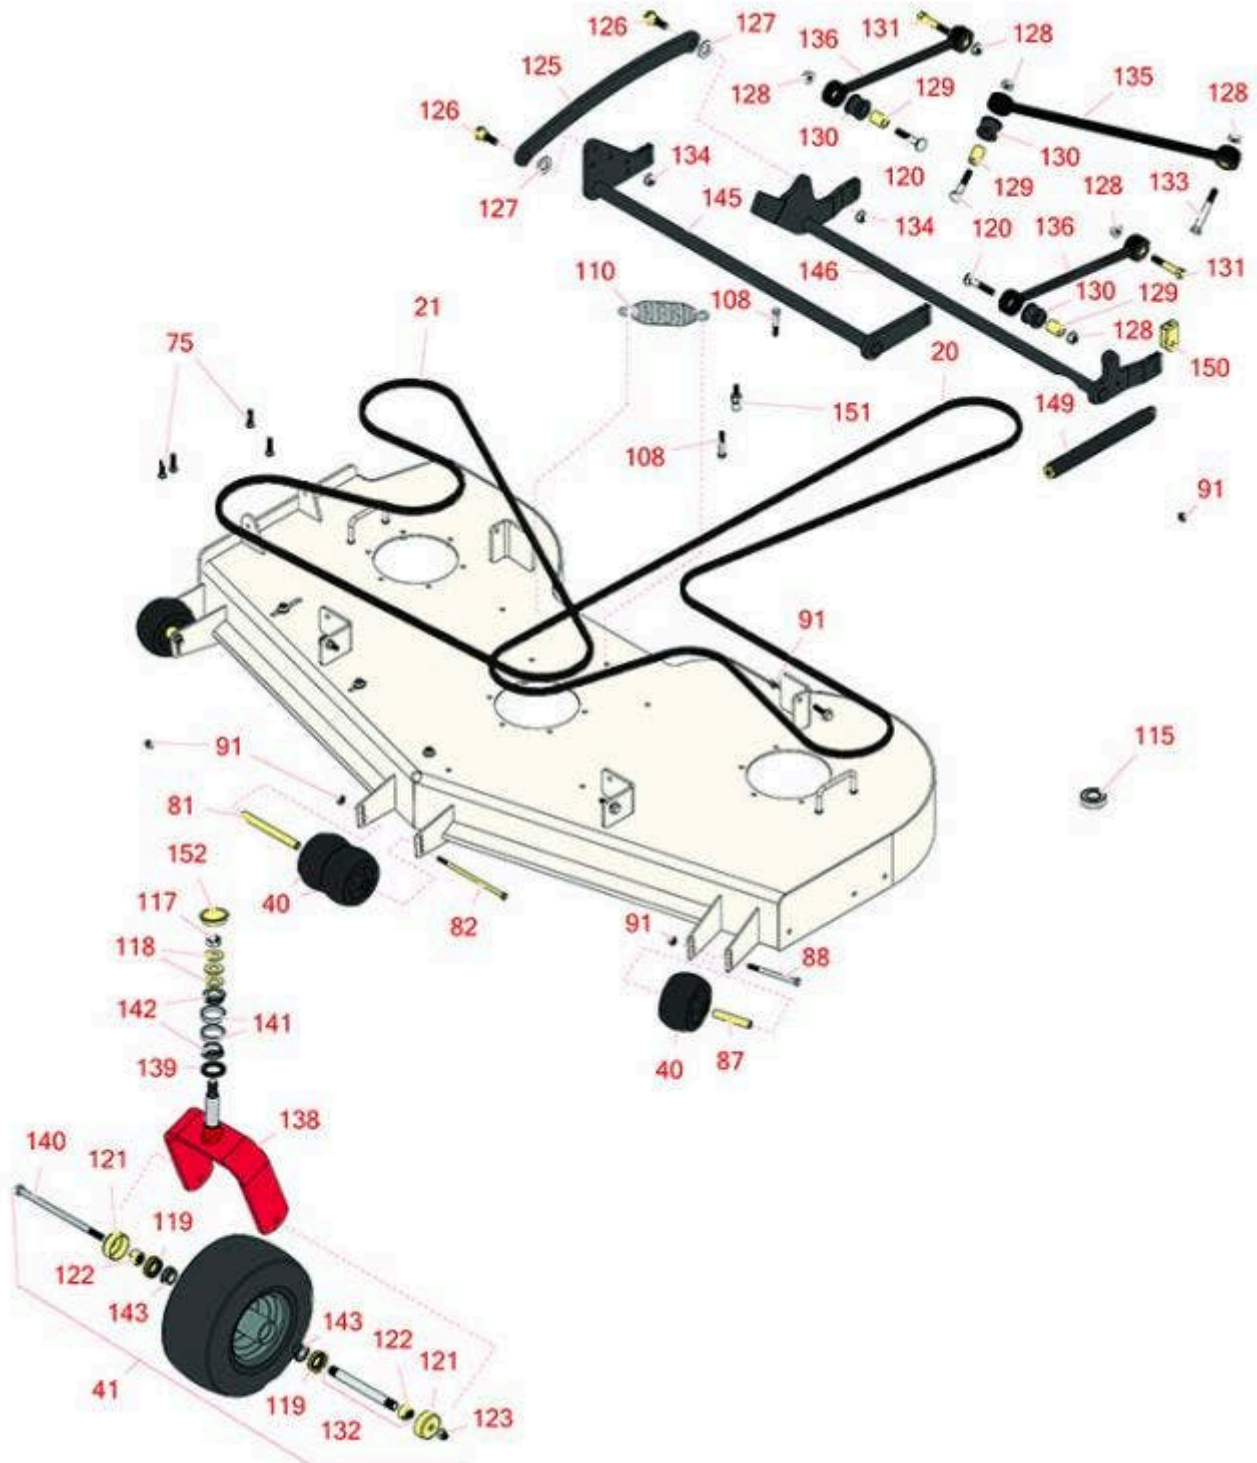

Replaces Toro Z Master Professional 5000 Parts

Zero Turn Mower with 60in deck - Model 72943
60in Rotary Deck

All original equipment manufacturers names and part numbers are used for identification purposes only, and we are in no way implying that our products are original equipment parts. Prices subject to change without notice.

Replaces Toro Z Master Professional 5000 Parts

Zero Turn Mower with 60in deck - Model 72943
60in Rotary Deck

Item No	R&R Part No.	OEM Part No.	Description	Qty Req	Price Each	Order Quantity
Belts						
20	R125-9371	125-9371	Belt - V - Deck	1	110.30	
21	R116-8187	116-8187	Belt - V - Deck	1	81.60	
Wheels						
40	R68-2730	1-603299, 68-2730	Wheel - Anti Scalp	4	7.85	
41	R127-9528	127-9528	Tire & Wheel - 13x6:50-6 Smooth Semi Pneumatic	2	195.25	
Other Parts Available						
75	R3231-4	01-157-0440, 01-173-0612, 3231-4	Bolt - Carriage 3/8-16 x 1-1/2	4	1.20	
81	R98-5967	98-5967	Spacer-Wheel	1	10.35	
82	R108-5388	108-5388	Bolt - Hx HD 3/8-16 x 7 1/2	1	9.25	
87	R98-7912	98-7912	Bushing - Spanner Wheel	2	5.85	
88	R323-23	01-150-0810, 01-178-0636, 20-60-AGD, 323-23	Bolt - Hex HD 3/8-16 x 4-1/2	2	2.45	
91	R104-8301	104-8301, 104-9301, 109-6658, 133-7570	Locknut - 3/8-16 Nylon Flanged	43	0.84	
108	R323-11	01-150-1440, 01-178-0618, 20-52-AD, 3224-7, 323-11	Bolt - 3/8-16 x 2 1/4 GR5	2	0.84	
110	R116-6317	116-0133, 116-6317	Spring - Extension	1	17.50	