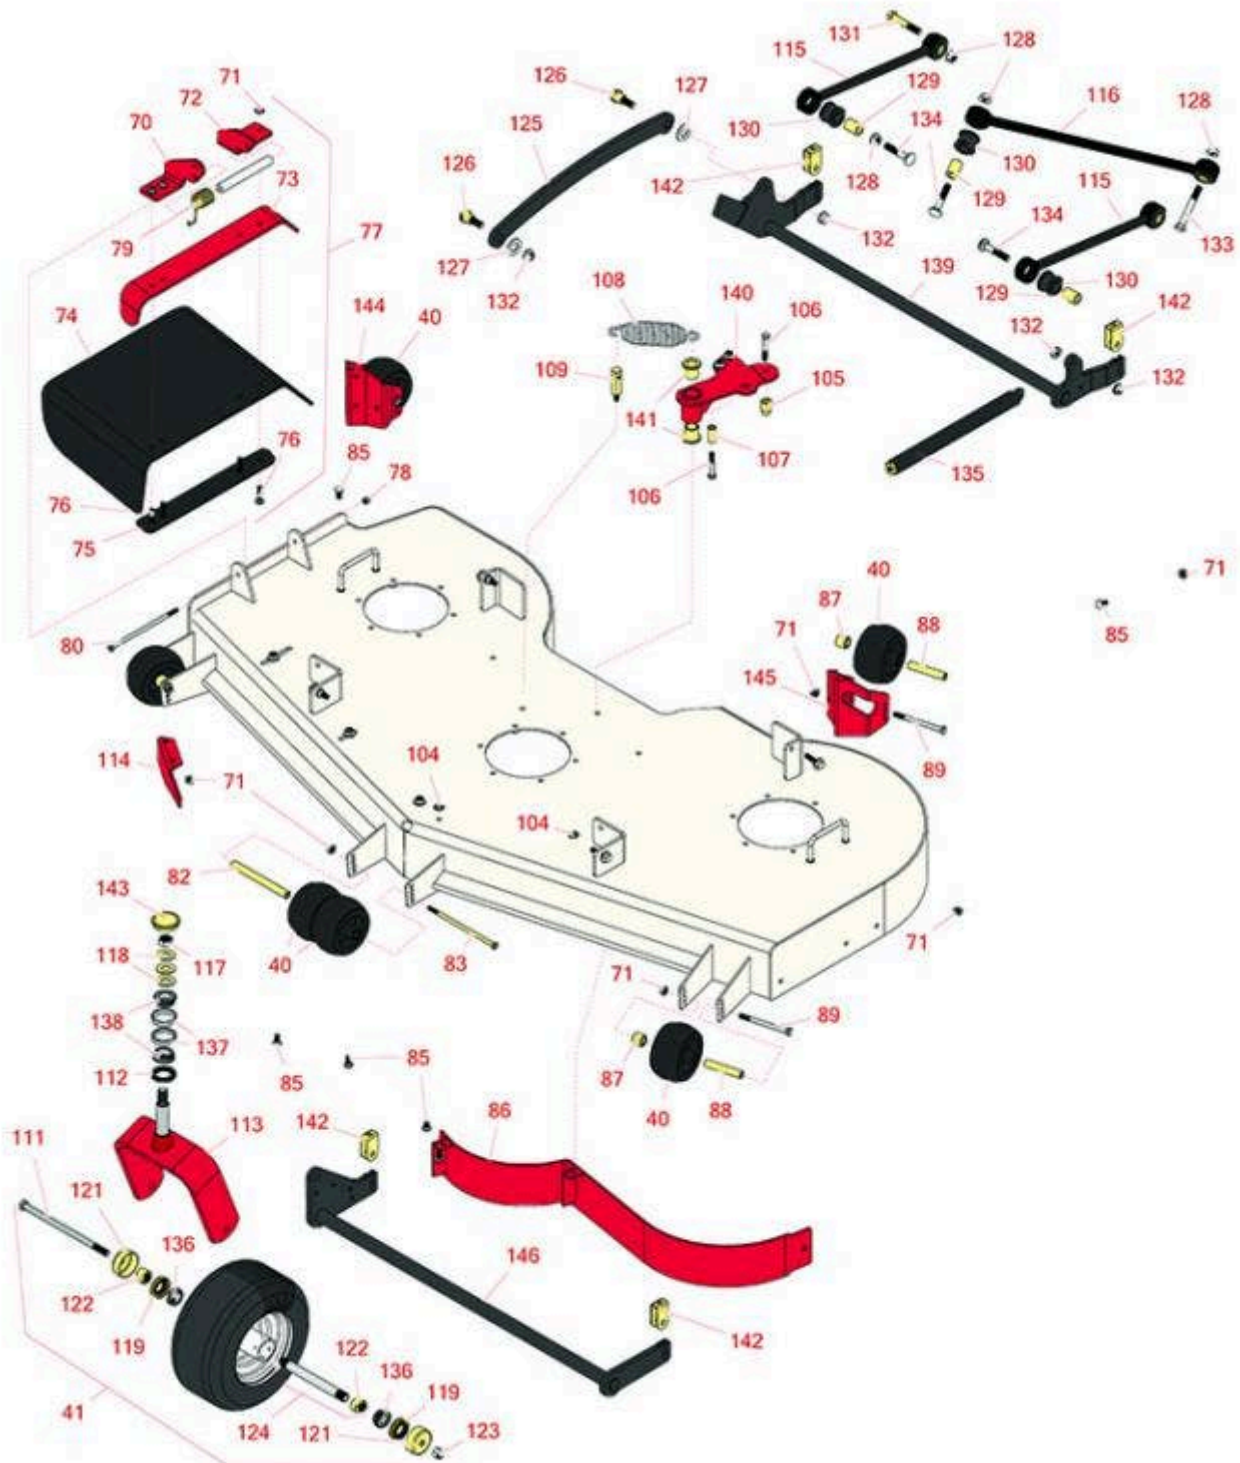

Replaces Toro Z Master Professional 5000 Parts

Zero Turn Mower with 72in deck - Model 72918
72in Rotary Deck

All original equipment manufacturers names and part numbers are used for identification purposes only, and we are in no way implying that our products are original equipment parts. Prices subject to change without notice.

Replaces Toro Z Master Professional 5000 Parts

Zero Turn Mower with 72in deck - Model 72918
72in Rotary Deck

Item No	R&R Part No.	OEM Part No.	Description	Qty Req	Price Each	Order Quantity
Wheels						
40	R68-2730	1-603299, 68-2730	Wheel - Anti Scalp	6	7.85	
41	R127-9528	127-9528	Tire & Wheel - 13x6:50-6 Smooth Semi Pneumatic	2	195.25	
Other Parts Available						
70	R106-3253-01	106-3253-01	Plate-Hinge, Front	1	22.95	
71	R104-8301	104-8301, 104-9301, 109-6658, 133-7570	Locknut - 3/8-16 Nylon Flanged	42	0.84	
72	R108-4059-01	108-4059-01	Plate-Hinge, Rear	1	22.95	
73	R106-3246-01	106-3246-01	Deflector	1	37.35	
74	R151416	108-5029, 110-0759, 151416	Deflector - Long	1	37.35	
75	R106-3248-03	106-3248-03	Strap - Discharge	1	14.20	
76	R3231-4	01-157-0440, 01-173-0612, 3231-4	Bolt - Carriage 3/8-16 x 1-1/2	4	1.20	
77	R108-2792	108-2792	Rubber Deflector Assy	1	97.35	
78	R3296-47	3296-47	Locknut - 5/16-18 Jam Nyloc	1	0.59	
79	R108-4052	108-4052	Spring - Torsion	1	14.60	
80	R322-50	322-50	Bolt - Hx HD 5/16-18 x 7 1/2	1	3.75	
82	R98-5967	98-5967	Spacer-Wheel	1	10.35	
83	R108-5388	108-5388	Bolt - Hx HD 3/8-16 x 7 1/2	1	9.25	
85	R3231-27	3231-27	Bolt - Carriage 3/8-16 x 7/8	9	0.53	