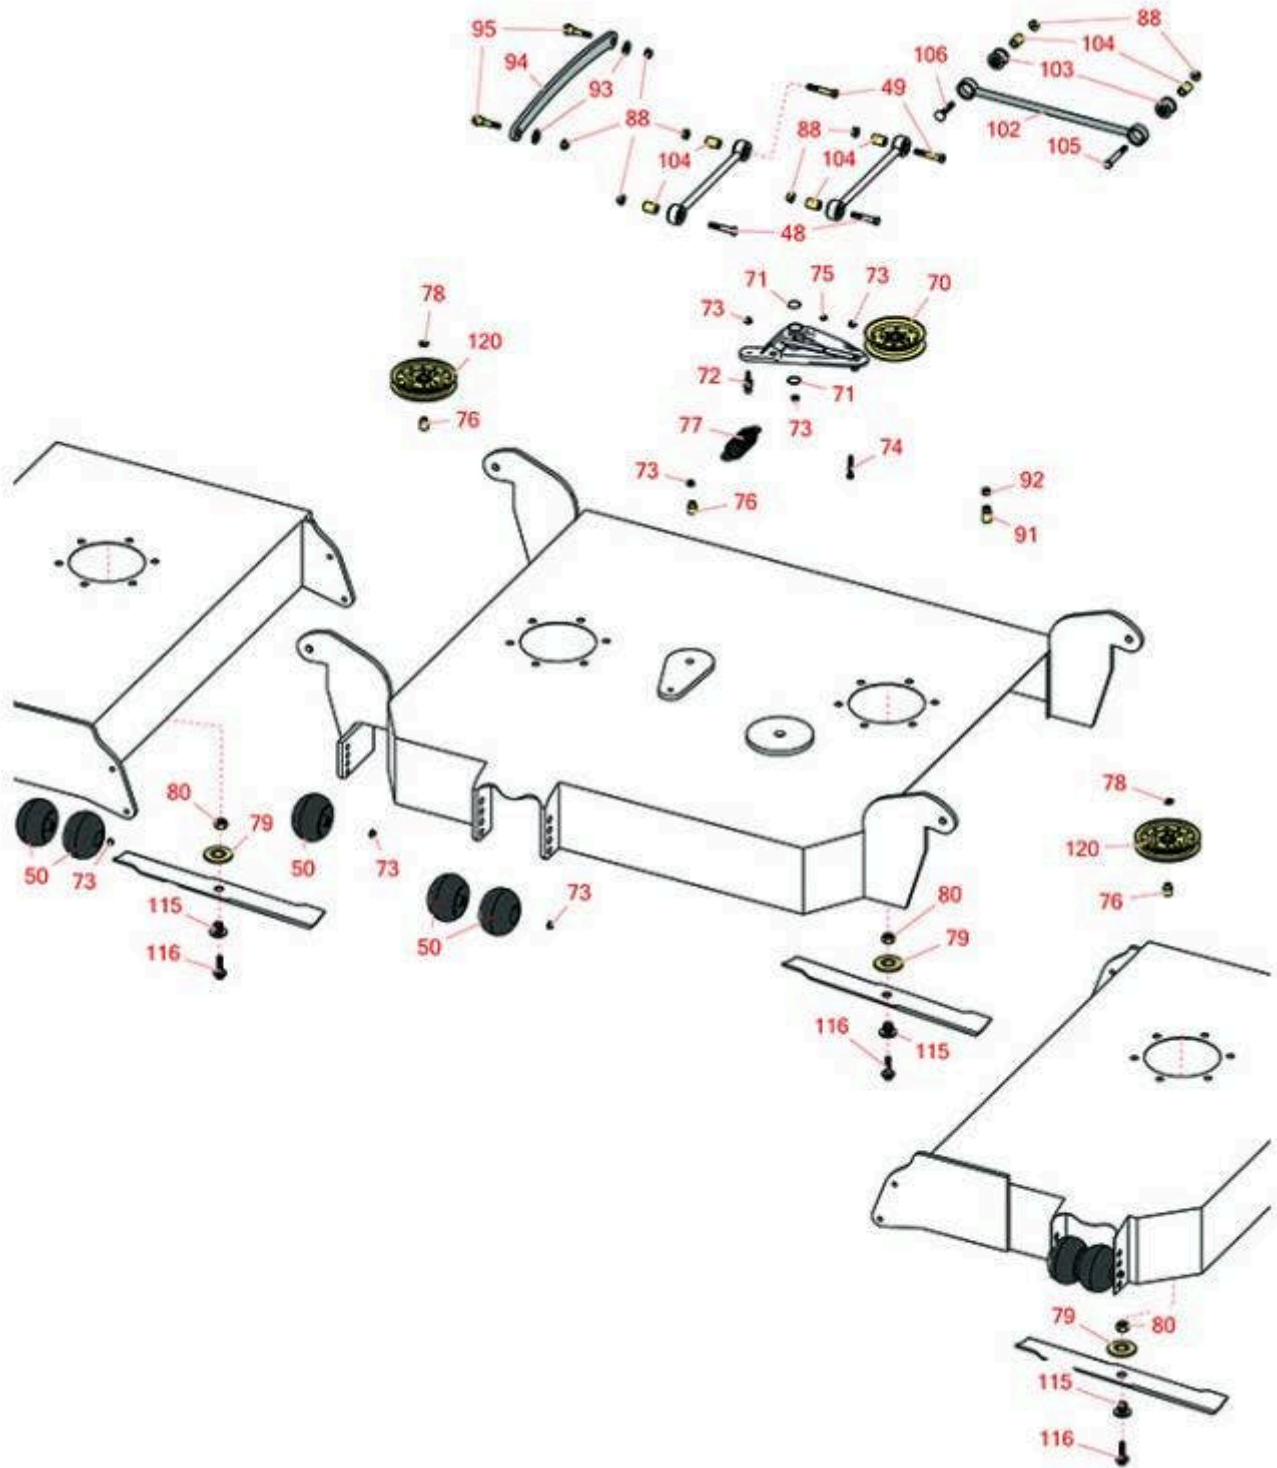

Replaces Exmark Lazer Z X-Series Parts

Zero Turn Mower with 96in Deck - Models LZX980EKC96RW0
96in Deck

All original equipment manufacturers names and part numbers are used for identification purposes only, and we are in no way implying that our products are original equipment parts. Prices subject to change without notice.

Replaces Exmark Lazer Z X-Series Parts

Zero Turn Mower with 96in Deck - Models LZX980EKC96RW0
96in Deck

Item No	R&R Part No.	OEM Part No.	Description	Qty Req	Price Each	Order Quantity
Other Parts Available						
48	R325-11	325-11, 325-9	Bolt - Hex HD 1/2-13 x 2-3/4	2	2.35	
49	R325-12	325-12	Bolt - Hx HD	2	5.35	
50	R103-8415	103-8415	Roller - Anti Scalp	13	12.85	
70	R126-9196	126-9196	Idler Pulley - Flat	1	42.75	
71	R106-7159	106-7159	O-Ring	2	0.66	
72	R126-0423	126-0423	Pin - Spring - Anchor	1	5.15	
73	R104-8301	104-8301, 109-6658	Locknut - 3/8-16 Nylon Flanged	90	0.84	
74	R104-3396	104-3396	Bolt - Hex HD 3/8-16 x 2-1/4	1	1.55	
75	R104-8300	104-8300	Locknut - 5/16-18 Flanged Y/Zinc	1	0.47	
76	R1-633456	1-633456	Bushing - Idler	6	4.15	
77	R116-6317	116-0133, 116-6317	Spring - Extension	3	17.50	
78	R98-5975	98-5975	Washer - Belleville	16	2.40	
79	R103-1330	103-1330	Guard - Bearing - Top	3	3.10	
80	R116-7306	116-7306	Hex Nut - 3/4-16 with Nyloc	6	2.75	
88	R32128-23	32128-23, 99-5107	Nut - Lock Hex Flanged 1/2-13	16	1.45	
91	R109-7840	109-7840	Adjuster - Lift - Deck	4	13.35	
92	R443818	3218-5	Nut - 1/2-13 Hex Jam Zinc	4	0.35	
93	R453022	3256-28	Washer - 3/4 SAE	2	0.43	