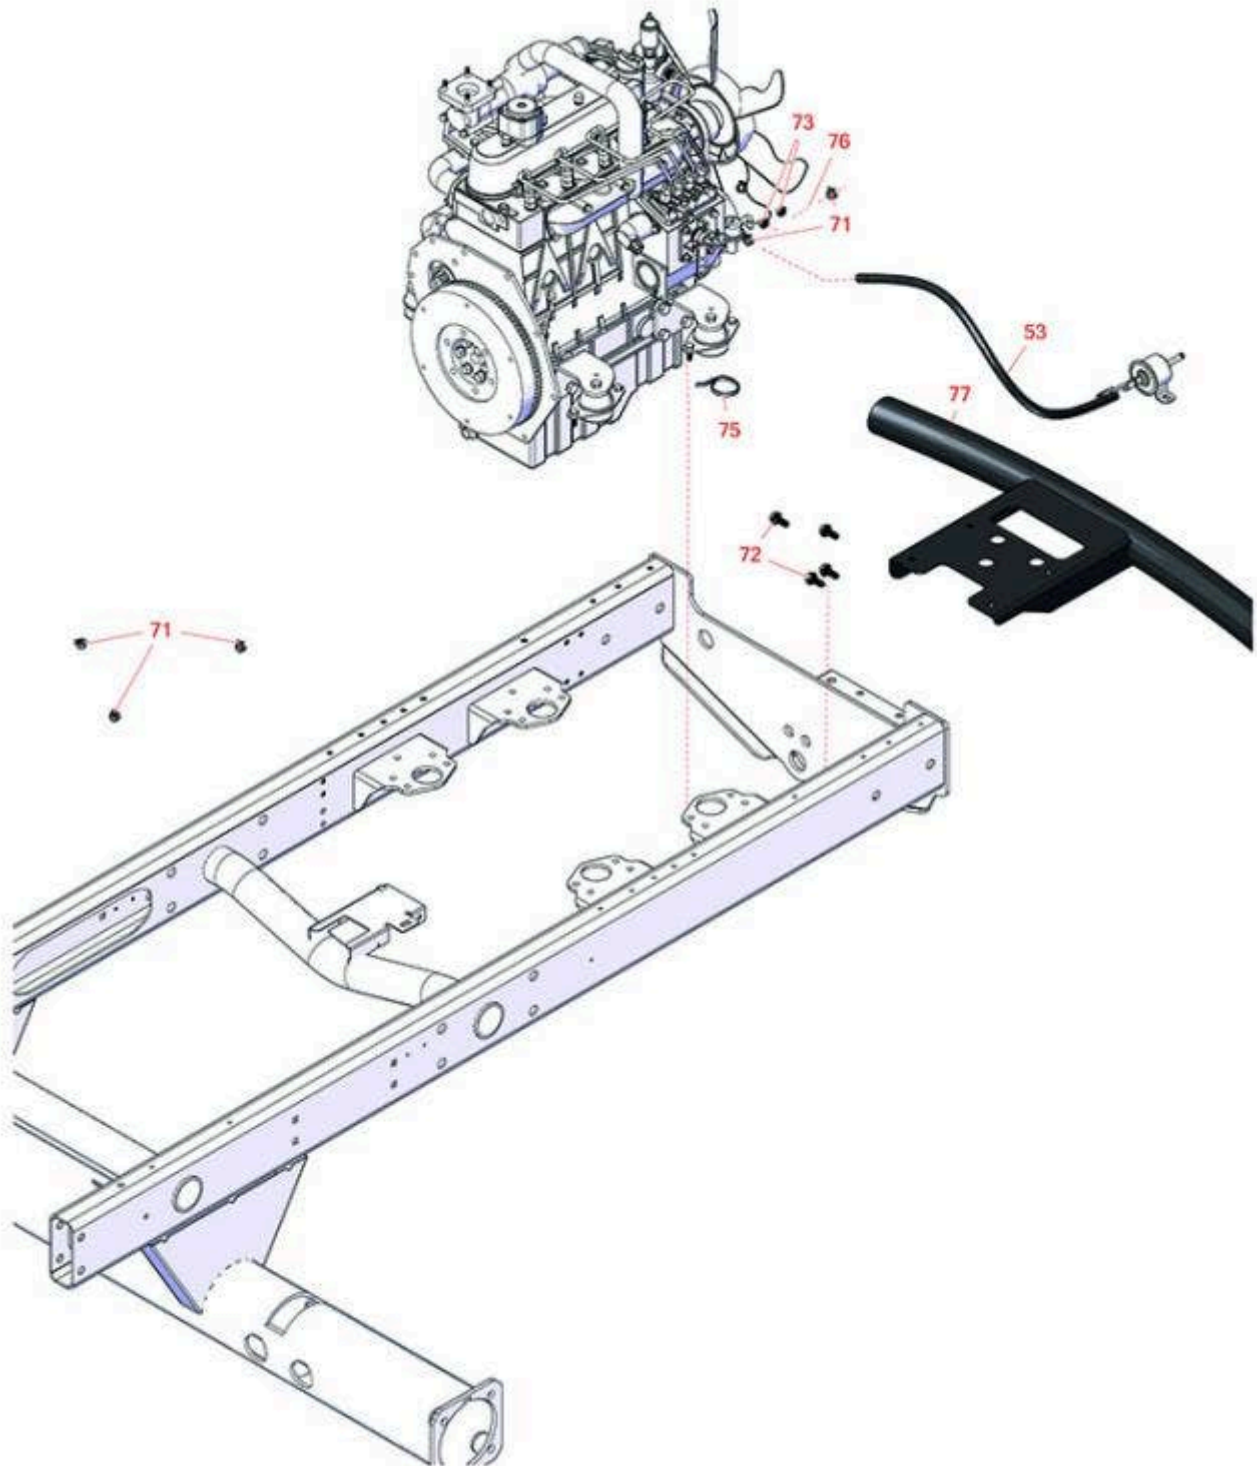

Replaces Toro Reelmaster 5410-D Parts

*Traction Unit - with Yanmar Engine
Fuel System, Battery & Bumper*

All original equipment manufacturers names and part numbers are used for identification purposes only, and we are in no way implying that our products are original equipment parts. Prices subject to change without notice.

Replaces Toro Reelmaster 5410-D Parts

*Traction Unit - with Yanmar Engine
Fuel System, Battery & Bumper*

Item No	R&R Part No.	OEM Part No.	Description	Qty Req	Price Each	Order Quantity
Hoses						
53	R109-0274	109-0274	Hose- Fuel	1	7.50	
Other Parts Available						
71	R92-2379	92-2379	Clamp - Hose	6	0.41	
72	R32144-14	32104-32, 32104-49, 32144-14	Bolt - Hex Washer 5/16-18 x 5/8	4	2.45	
73	R104-8300	104-8300, 104-8300 , 119-4041	Locknut - 5/16-18 Flanged Y/Zinc	3	0.47	
75	R3290-378	30-1740, 3290-378, 52-6570, 60-4340	Cable Tie	1	0.35	
77	R110-8951-03	110-8951-03	Bumper Assy	2	141.85	