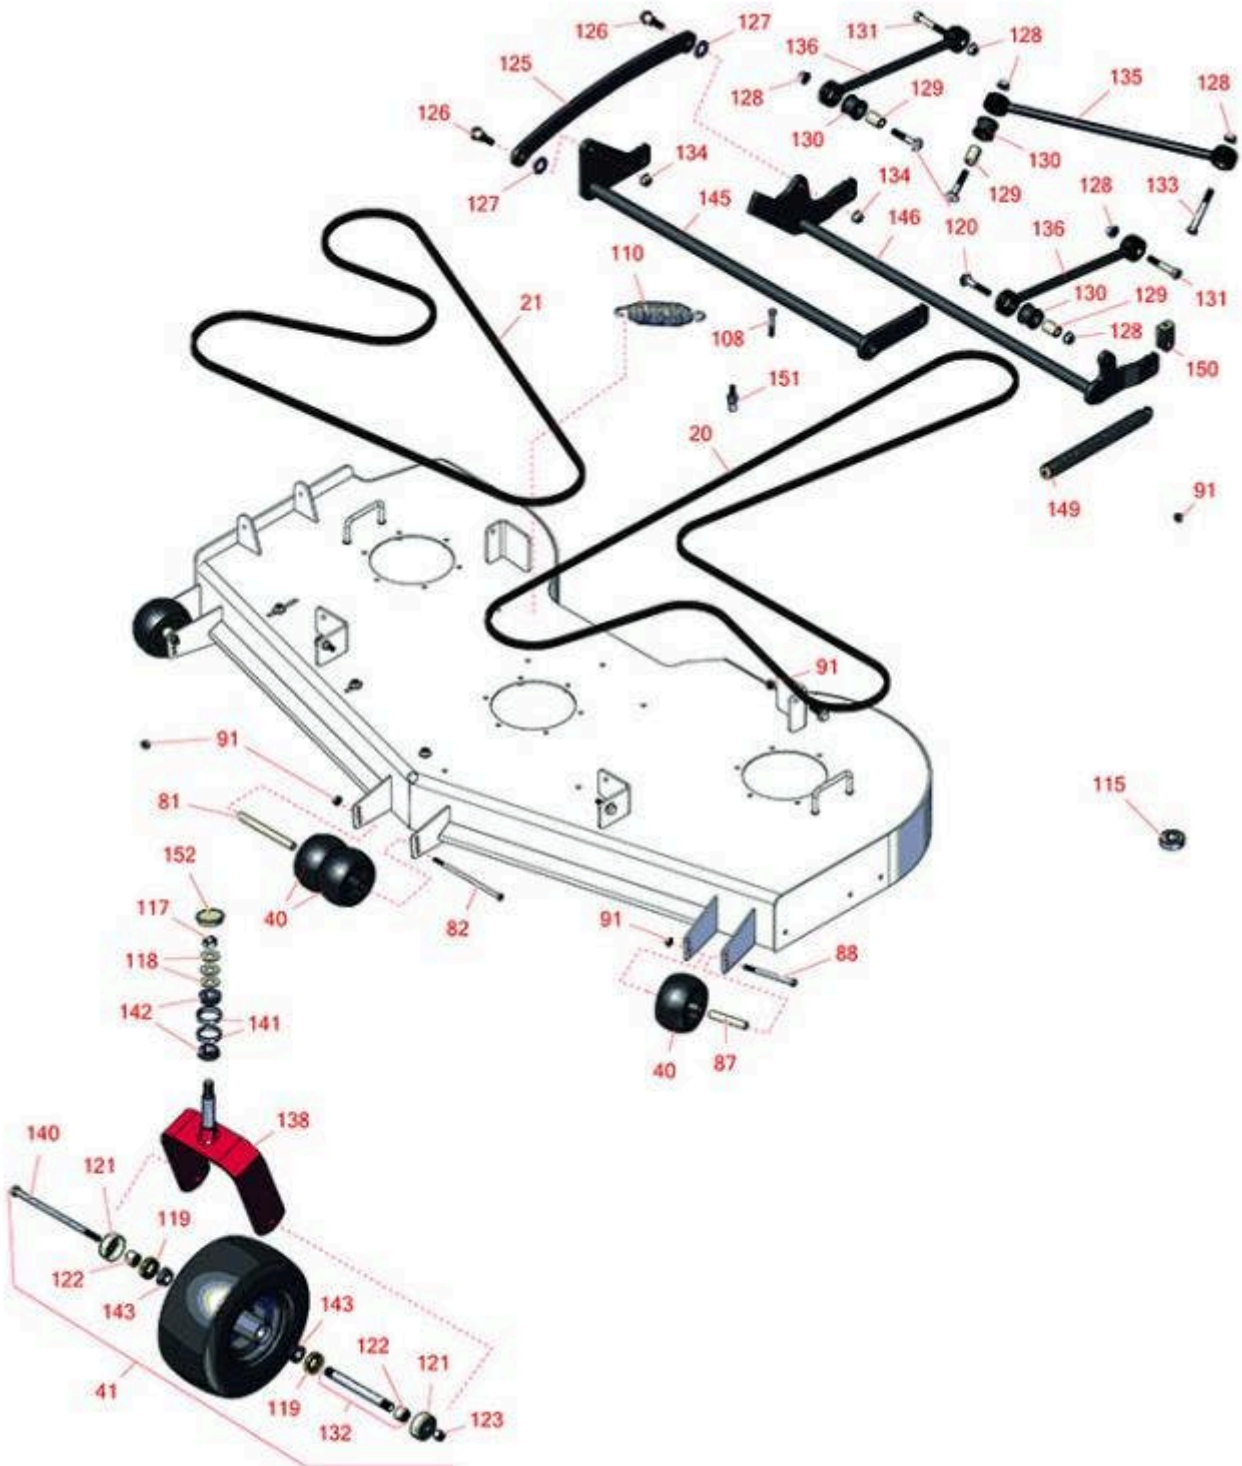

Replaces Toro Z Master Professional 5000 Parts

Zero Turn Mower with 60in deck - Model 72921
60in Rotary Deck

All original equipment manufacturers names and part numbers are used for identification purposes only, and we are in no way implying that our products are original equipment parts. Prices subject to change without notice.

Replaces Toro Z Master Professional 5000 Parts

Zero Turn Mower with 60in deck - Model 72921
60in Rotary Deck

Item No	R&R Part No.	OEM Part No.	Description	Qty Req	Price Each	Order Quantity
Belts						
20	R125-9371	125-9371	Belt - V - Deck	1	110.30	
21	R116-8187	116-8187	Belt - V - Deck	1	81.60	
Wheels						
40	R68-2730	1-603299, 68-2730	Wheel - Anti Scalp	4	7.85	
41	R127-9528	127-9528	Tire & Wheel - 13x6:50-6 Smooth Semi Pneumatic	2	195.25	
Other Parts Available						
81	R98-5967	98-5967	Spacer-Wheel	1	10.35	
82	R108-5388	108-5388	Bolt - Hx HD 3/8-16 x 7 1/2	1	9.25	
87	R98-7912	98-7912	Bushing - Spanner Wheel	2	5.85	
88	R323-23	01-150-0810, 01-178-0636, 20-60-AGD, 323-23	Bolt - Hex HD 3/8-16 x 4-1/2	2	2.45	
91	R104-8301	104-8301, 104-9301, 109-6658, 133-7570	Locknut - 3/8-16 Nylon Flanged	43	0.84	
108	R323-11	01-150-1440, 01-178-0618, 20-52-AD, 3224-7, 323-11	Bolt - 3/8-16 x 2 1/4 GR5	2	0.84	
110	R116-6317	116-0133, 116-6317	Spring - Extension	1	17.50	
115	R116-0720	116-0720	Bearing - Ball - Special Triple Seal	6	9.30	