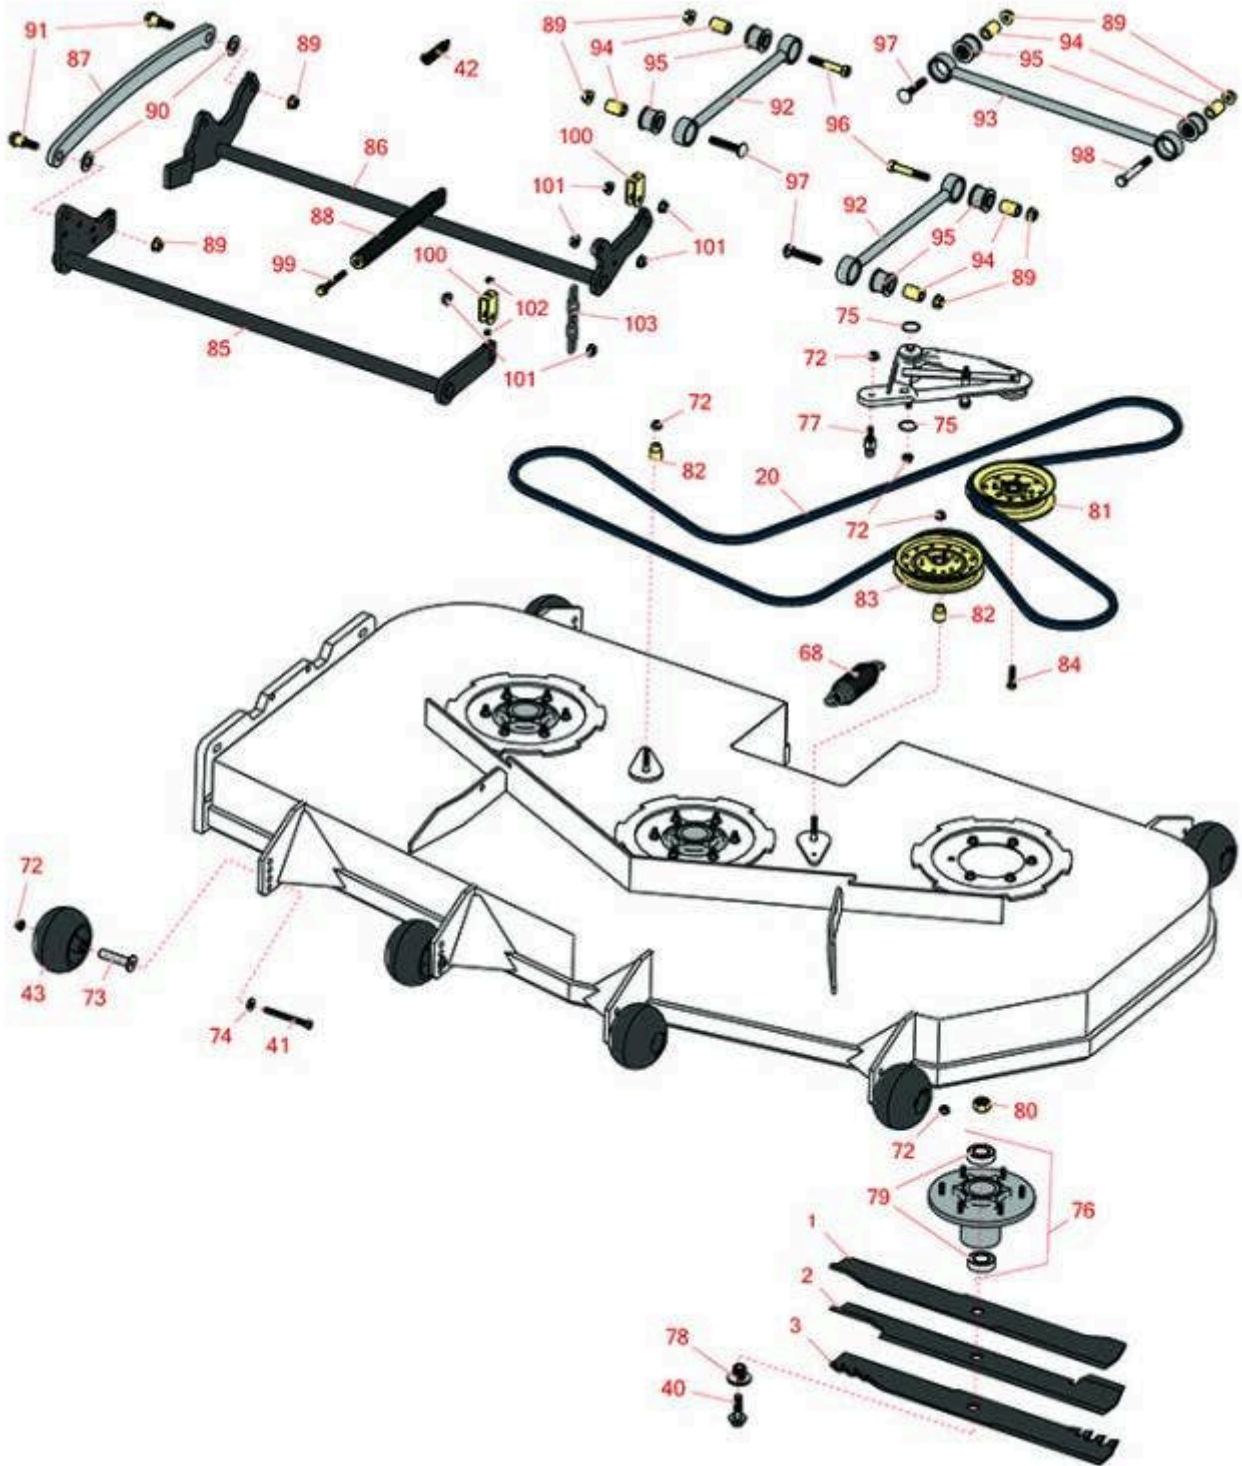

# Replaces Exmark Lazer Z Propane Parts

Zero-Turn Mower with 72in Deck - Model LZS740PKC72400  
72in Deck

All original equipment manufacturers names and part numbers are used for identification purposes only, and we are in no way implying that our products are original equipment parts. Prices subject to change without notice.

# Replaces Exmark Lazer Z Propane Parts

Zero-Turn Mower with 72in Deck - Model LZS740PKC72400  
72in Deck

Item No	R&R Part No.	OEM Part No.	Description	Qty Req	Price Each	Order Quantity
<b>Blades</b>						
1	<b>R103-6384</b>	103-6384	Mower Blade - 24-1/2 in Solid	3	<b>21.85</b>	
2	<b>R103-6404</b>	103-6404	Mower Blade - 24-3/8 Notched	3	<b>25.60</b>	
3	<b>RRB4110-2401</b>	116-5171, 116-5171-S	Mower Blade - Mulcher 24.5 x 3in x 15/16 Mt Hole	3	<b>29.30</b>	
<b>Belts</b>						
20	<b>R135-5777</b>	135-5777	Belt - V	1	<b>74.35</b>	
<b>Other parts Available</b>						
40	<b>R109-9220</b>	109-9220	Bolt - Sems 1/2-20	3	<b>5.59</b>	
41	<b>R116-9362</b>	116-9362	Bolt - Hex HD 3/8-16 x 3 3/4 GR8 YZ	6	<b>1.22</b>	
42	<b>R109-7124</b>	109-7124	Spring - Extension	1	<b>4.15</b>	
43	<b>R103-8415</b>	103-8415	Roller - Anti Scalp	6	<b>12.85</b>	
68	<b>R116-6317</b>	116-0133, 116-6317	Spring - Extension	1	<b>17.50</b>	
72	<b>R104-8301</b>	104-8301, 109-6658	Locknut - 3/8-16 Nylon Flanged	33	<b>0.84</b>	
73	<b>R116-8131</b>	116-8131	Axle - Roller	6	<b>10.75</b>	
74	<b>R98-5975</b>	98-5975	Washer - Belleville	6	<b>2.40</b>	
75	<b>R106-7159</b>	106-7159	O-Ring	2	<b>0.66</b>	
76	<b>R116-3344</b>	116-3344	Spindle Housing Assy	3	<b>92.80</b>	
77	<b>R126-0423</b>	126-0423	Pin - Spring - Anchor	1	<b>5.15</b>	
78	<b>R103-3037</b>	103-3037	Splined Bushing	3	<b>14.80</b>	
79	<b>R116-0720</b>	116-0720	Bearing - Ball - Special Triple Seal	6	<b>9.30</b>	