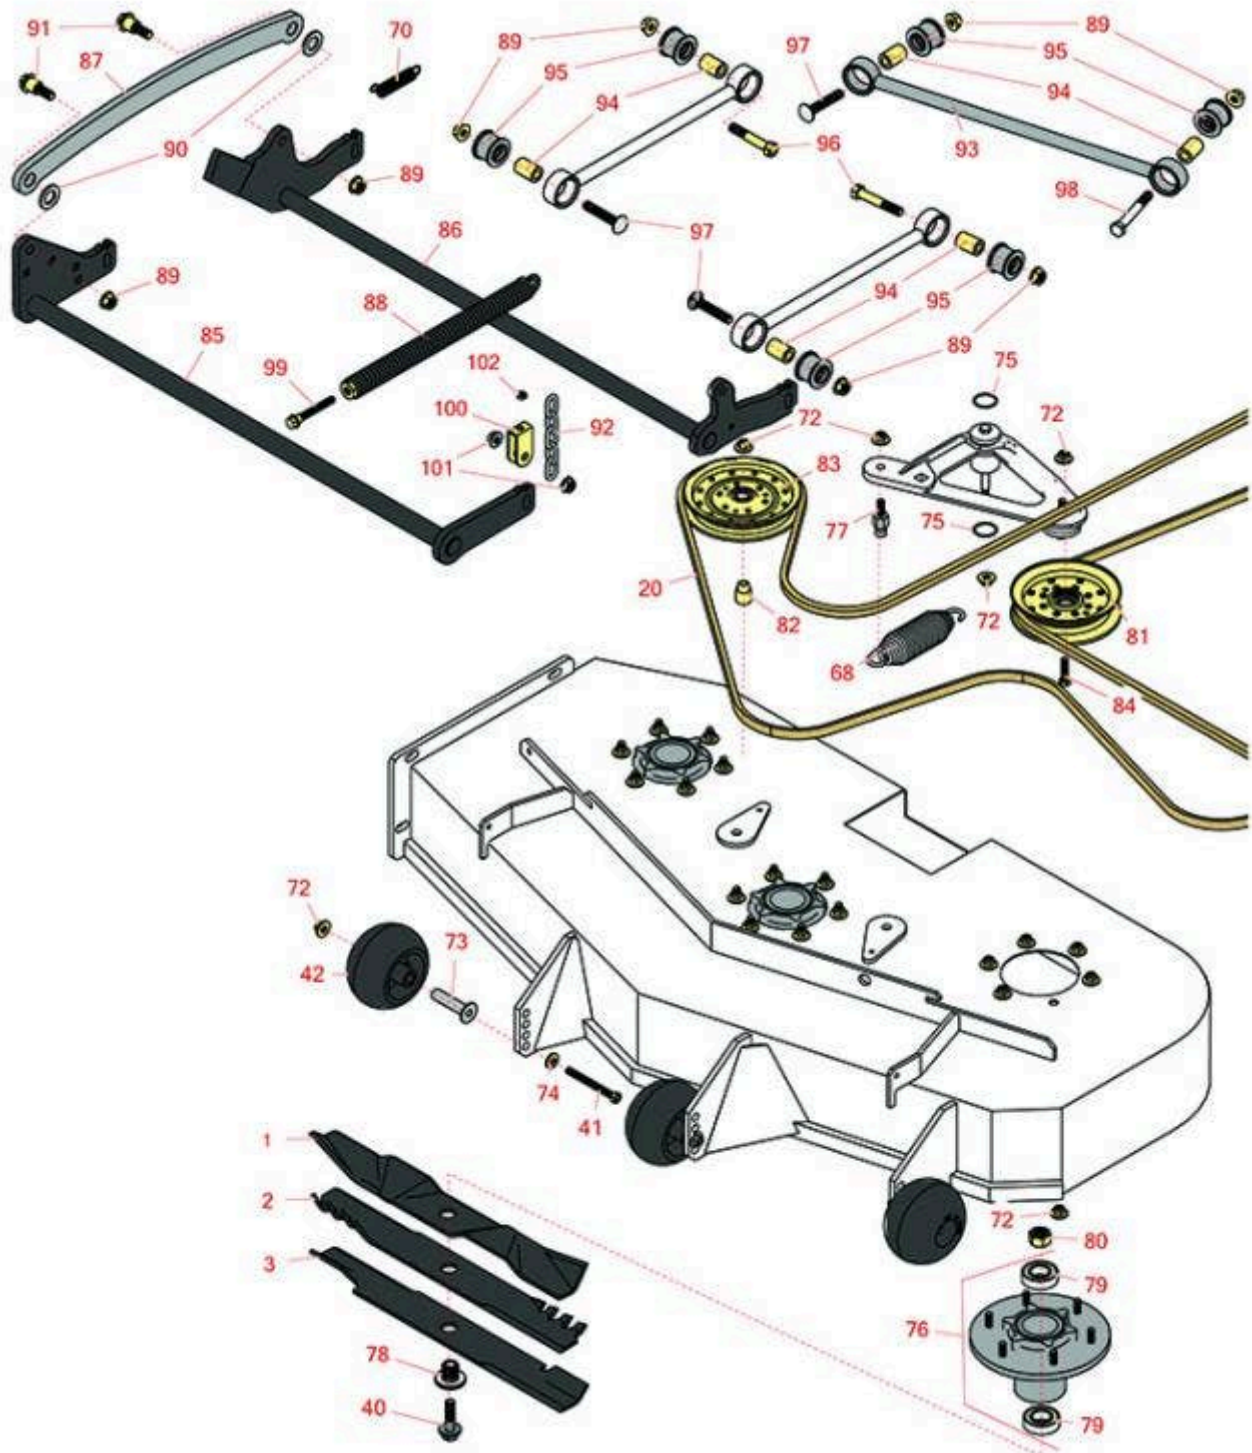

# Replaces Exmark Lazer Z Propane Parts

Zero-Turn Mower with 60in Deck - Model LZS740PKC60400  
60in Deck

All original equipment manufacturers names and part numbers are used for identification purposes only, and we are in no way implying that our products are original equipment parts. Prices subject to change without notice.

# Replaces Exmark Lazer Z Propane Parts

Zero-Turn Mower with 60in Deck - Model LZS740PKC60400  
60in Deck

Item No	R&R Part No.	OEM Part No.	Description	Qty Req	Price Each	Order Quantity
<b>Rotary Blades</b>						
1	<b>RRB4065-2001</b>	116-5174, 116-5174-S	Mower Blade - Mulcher 20.5 x 2.5in x 15/16 Mt Hole	3	<b>21.35</b>	
2	<b>R103-6393</b>	103-6393	Mower Blade - 20-1/2 Mulching	3	<b>18.30</b>	
3	<b>RRB3065-2001</b>	103-6403, 103-6403-S	Mower Blade - High-Lift 20.5 x 2.5in x 15/16 Mt Hole	3	<b>15.60</b>	
<b>Belts</b>						
20	<b>R135-5774</b>	135-5774	Belt - 5V	1	<b>122.19</b>	
<b>Other parts Available</b>						
40	<b>R109-9220</b>	109-9220	Bolt - Sems 1/2-20	3	<b>5.59</b>	
41	<b>R116-9362</b>	116-9362	Bolt - Hex HD 3/8-16 x 3 3/4 GR8 YZ	4	<b>1.22</b>	
42	<b>R103-8415</b>	103-8415	Roller - Anti Scalp	4	<b>12.85</b>	
68	<b>R116-6317</b>	116-0133, 116-6317	Spring - Extension	1	<b>17.50</b>	
70	<b>R109-7124</b>	109-7124	Spring - Extension	1	<b>4.15</b>	
72	<b>R104-8301</b>	104-8301, 109-6658	Locknut - 3/8-16 Nylon Flanged	31	<b>0.84</b>	
73	<b>R116-8131</b>	116-8131	Axle - Roller	4	<b>10.75</b>	
74	<b>R98-5975</b>	98-5975	Washer - Belleville	4	<b>2.40</b>	
75	<b>R106-7159</b>	106-7159	O-Ring	2	<b>0.66</b>	
76	<b>R116-3344</b>	116-3344	Spindle Housing Assy	3	<b>92.80</b>	
77	<b>R126-0423</b>	126-0423	Pin - Spring - Anchor	1	<b>5.15</b>	
78	<b>R103-3037</b>	103-3037	Splined Bushing	3	<b>14.80</b>	