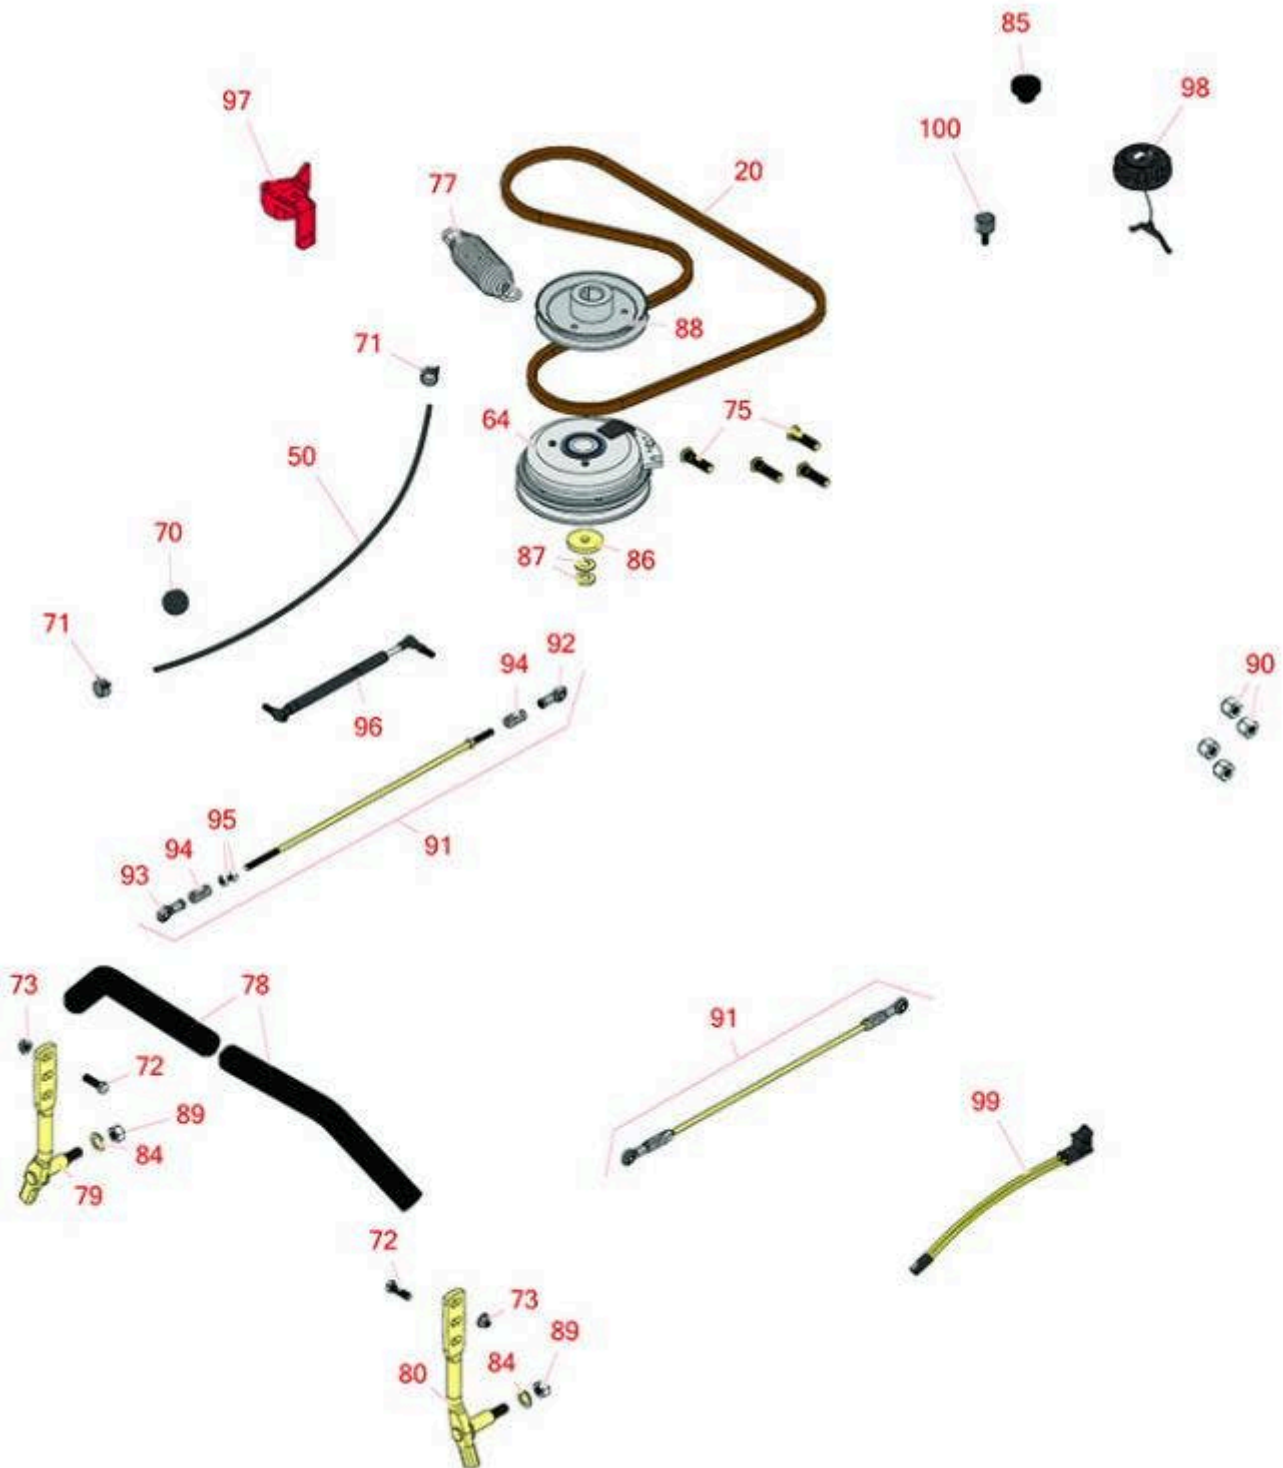

Replaces Toro Z Master Professional 5000 Parts

Zero Turn Mower with 72in deck - Model 72912
Traction Unit

All original equipment manufacturers names and part numbers are used for identification purposes only, and we are in no way implying that our products are original equipment parts. Prices subject to change without notice.

Replaces Toro Z Master Professional 5000 Parts

Zero Turn Mower with 72in deck - Model 72912
Traction Unit

Item No	R&R Part No.	OEM Part No.	Description	Qty Req	Price Each	Order Quantity
Belts						
20	R109-3388	109-3388, 126-9835	Belt - V Hydro	1	27.70	
Hoses						
50	R109-0302	109-0302	Hose - Fuel	3	5.40	
Gauges and Controls						
64	R116-1620	116-1604, 116-1620	Clutch - Warner Pto Clutch	1	306.70	
Other Parts Available						
70	R233-42	1-603175, 120-9752, 233-42, 233-47	Knob	1	6.80	
71	R2412-98	2412-98	Clamp - Spring - Hose 1/4	2	0.57	
72	R400264	01-150-0180, 01-178-0610, 20-48-AD, 20-48-AGD, 32-9160, 3224-3, 323-29, 323-7, 400264, 908035P	Bolt - Hex HD 3/8-16 x 1-1/4	4	0.40	
73	R104-8301	104-8301, 104-9301, 109-6658, 133-7570	Locknut - 3/8-16 Nylon Flanged	8	0.84	
75	R116-1696	116-1696	Stud - Wheel	8	2.45	
77	R116-6317	116-0133, 116-6317	Spring - Extension	1	17.50	
78	R109-5668	109-5668	Grip - Control Lever - Foam	2	10.90	