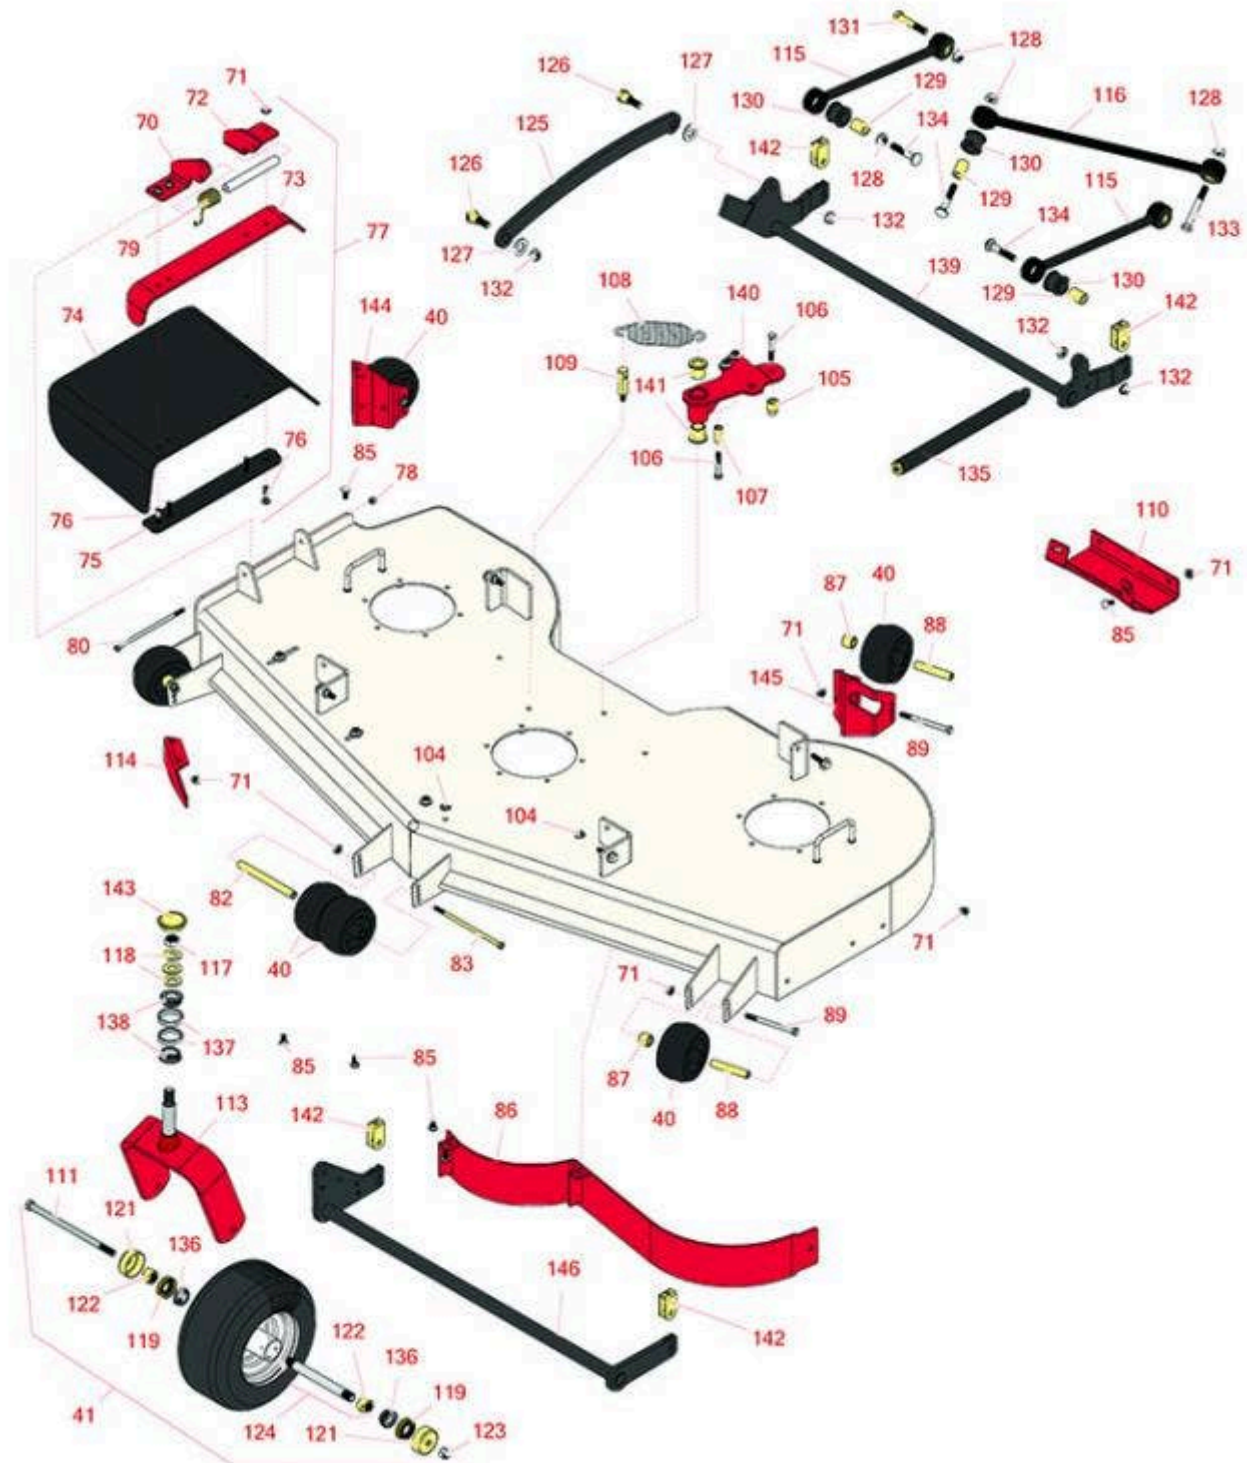

Replaces Toro Z Master Professional 5000 Parts

Zero Turn Mower with 72in deck - Model 72912
72in Rotary Deck

All original equipment manufacturers names and part numbers are used for identification purposes only, and we are in no way implying that our products are original equipment parts. Prices subject to change without notice.

Replaces Toro Z Master Professional 5000 Parts

Zero Turn Mower with 72in deck - Model 72912
72in Rotary Deck

Item No	R&R Part No.	OEM Part No.	Description	Qty Req	Price Each	Order Quantity
Wheels						
40	R68-2730	1-603299, 68-2730	Wheel - Anti Scalp	6	7.85	
41	R127-9528	127-9528	Tire & Wheel - 13x6:50-6 Smooth Semi Pneumatic	2	195.25	
Other Parts Available						
70	R106-3253-01	106-3253-01	Plate-Hinge, Front	1	22.95	
71	R104-8301	104-8301, 104-9301, 109-6658, 133-7570	Locknut - 3/8-16 Nylon Flanged	42	0.84	
72	R108-4059-01	108-4059-01	Plate-Hinge, Rear	1	22.95	
73	R106-3246-01	106-3246-01	Deflector	1	37.35	
74	R151416	108-5029, 110-0759, 151416	Deflector - Long	1	37.35	
75	R106-3248-03	106-3248-03	Strap - Discharge	1	14.20	
76	R3231-4	01-157-0440, 01-173-0612, 3231-4	Bolt - Carriage 3/8-16 x 1-1/2	4	1.20	
77	R108-2792	108-2792	Rubber Deflector Assy	1	97.35	
78	R3296-47	3296-47	Locknut - 5/16-18 Jam Nyloc	1	0.59	
79	R108-4052	108-4052	Spring - Torsion	1	14.60	
80	R322-50	322-50	Bolt - Hx HD 5/16-18 x 7 1/2	1	3.75	
82	R98-5967	98-5967	Spacer-Wheel	1	10.35	
83	R108-5388	108-5388	Bolt - Hx HD 3/8-16 x 7 1/2	1	9.25	
85	R3231-27	3231-27	Bolt - Carriage 3/8-16 x 7/8	9	0.53	