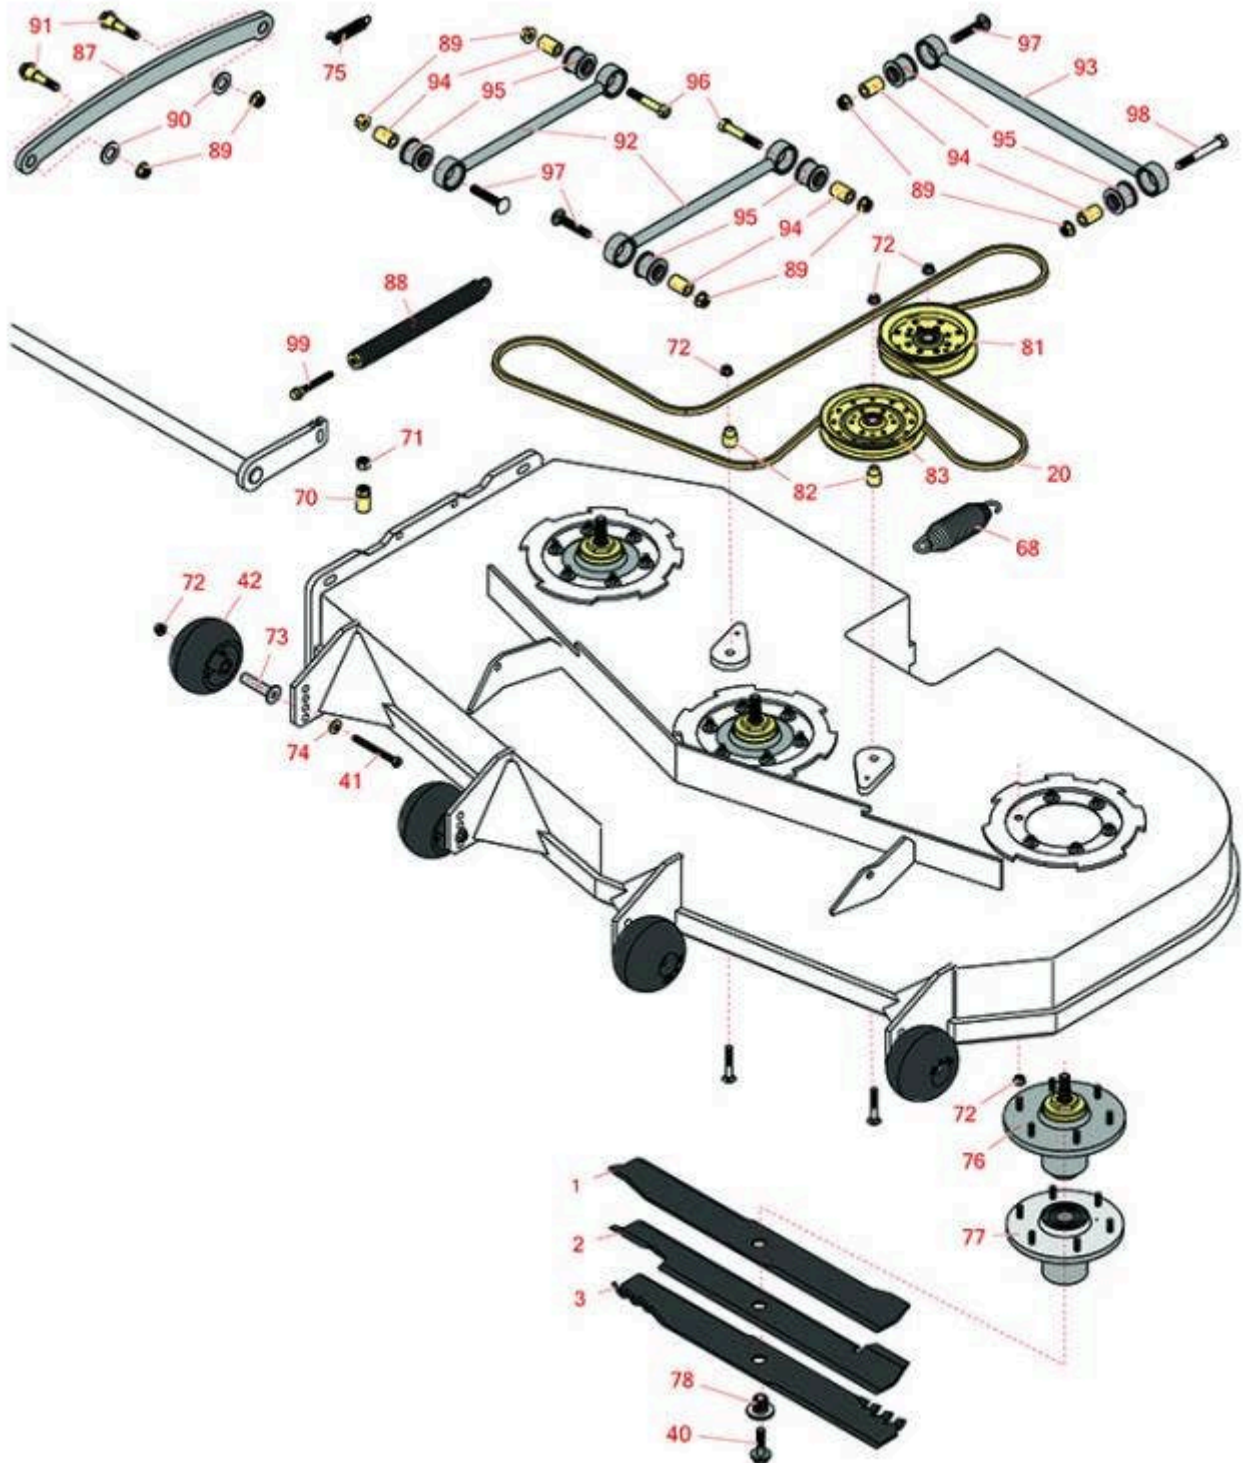

Replaces Exmark Lazer Z X-Series Parts

*Zero Turn Mower with 72in Deck - Models LZX801CKA726C1,
LZX921GKA72600, LZX921GKA726C1, LZX940EKC72RT0,
LZX940EKC72RW0, LZX980EKC72600, LZX980EKC726T0,
LZX980EKC726W0
72in Deck*

Replaces Exmark Lazer Z X-Series Parts

Zero Turn Mower with 72in Deck - Models LZX801CKA726C1,
LZX921GKA72600, LZX921GKA726C1, LZX940EKC72RT0,
LZX940EKC72RW0, LZX980EKC72600, LZX980EKC726T0,
LZX980EKC726W0
72in Deck

Item No	R&R Part No.	OEM Part No.	Description	Qty Req	Price Each	Order Quantity
Blades						
1	R103-6384	103-6384	Mower Blade - 24-1/2 in Solid	3	21.85	
2	R103-6404	103-6404	Mower Blade - 24-3/8 Notched	3	25.60	
3	RRB4110-2401	116-5171, 116-5171-S	Mower Blade - Mulcher 24.5 x 3in x 15/16 Mt Hole	3	29.30	
Belts						
20	R135-5777	135-5777	Belt - V	1	74.35	
Other parts Available						
40	R109-9220	109-9220	Bolt - Sems 1/2-20	3	5.59	
41	R116-9362	116-9362	Bolt - Hex HD 3/8-16 x 3 3/4 GR8 YZ	4	1.22	
42	R103-8415	103-8415	Roller - Anti Scalp	4	12.85	
68	R116-6317	116-0133, 116-6317	Spring - Extension	1	17.50	
70	R109-7840	109-7840	Adjuster - Lift - Deck	4	13.35	
71	R443818	3218-5	Nut - 1/2-13 Hex Jam Zinc	4	0.35	
72	R104-8301	104-8301, 109-6658	Locknut - 3/8-16 Nylon Flanged	31	0.84	
73	R116-8131	116-8131	Axle - Roller	4	10.75	
74	R98-5975	98-5975	Washer - Belleville	4	2.40	
75	R109-7124	109-7124	Spring - Extension	1	4.15	
76	R109-6917	109-6917	Spindle Housing Assy Complete with Spindle	3	112.15	