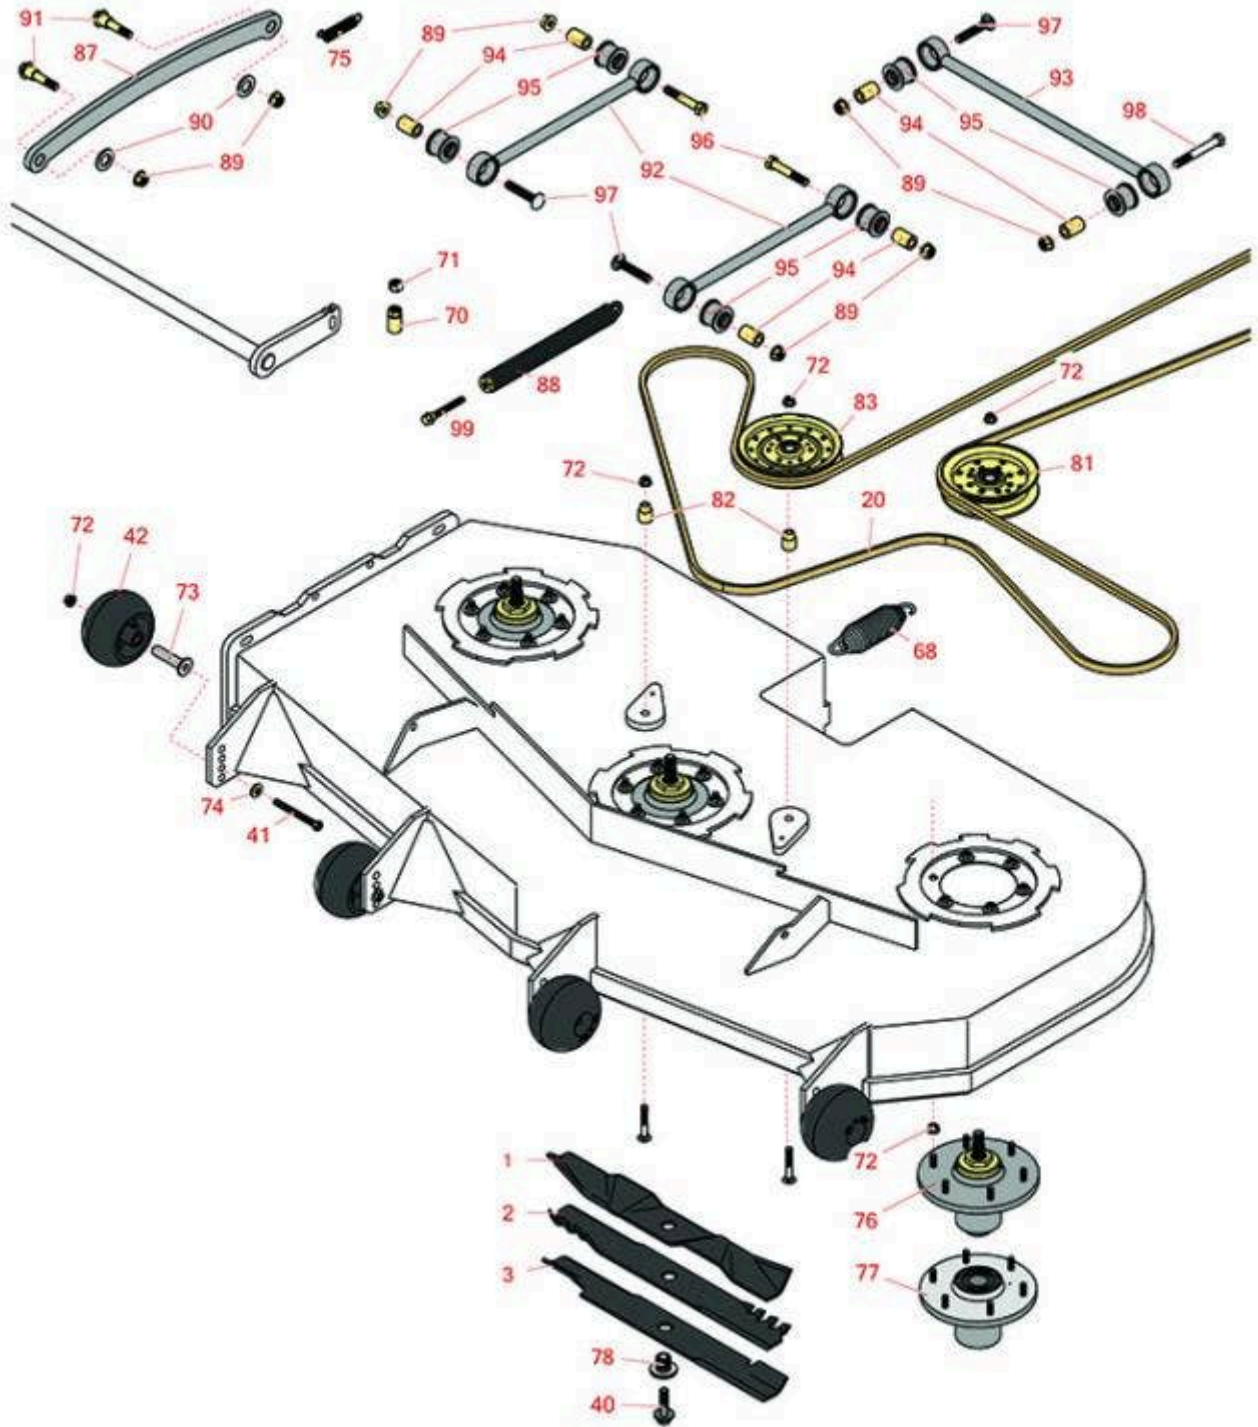

Replaces Exmark Lazer Z X-Series Parts

*Zero Turn Mower with 60in Deck - Models LZX801CKA60600,
LZX801CKA606C1, LZX801GKA60600, LZX801GKA606C1,
LZX921GKA60600, LZX940EKC60600, LZX940EKC606T0,
LZX940EKC606W0
60in Deck*

Replaces Exmark Lazer Z X-Series Parts

Zero Turn Mower with 60in Deck - Models LZX801CKA60600, LZX801CKA606C1, LZX801GKA60600, LZX801GKA606C1, LZX921GKA60600, LZX940EKC60600, LZX940EKC606T0, LZX940EKC606W0
60in Deck

Item No	R&R Part No.	OEM Part No.	Description	Qty Req	Price Each	Order Quantity
Blades						
1	R103-6393	103-6393	Mower Blade - 20-1/2 Mulching	3	18.30	
2	RRB4065-2001	116-5174, 116-5174-S	Mower Blade - Mulcher 20.5 x 2.5in x 15/16 Mt Hole	3	21.35	
3	RRB3065-2001	103-6403, 103-6403-S	Mower Blade - High-Lift 20.5 x 2.5in x 15/16 Mt Hole	3	15.60	
Belts						
20	R135-5774	135-5774	Belt - 5V	1	122.19	
Other parts Available						
40	R109-9220	109-9220	Bolt - Sems 1/2-20	3	5.59	
41	R116-9362	116-9362	Bolt - Hex HD 3/8-16 x 3 3/4 GR8 YZ	4	1.22	
42	R103-8415	103-8415	Roller - Anti Scalp	4	12.85	
68	R116-6317	116-0133, 116-6317	Spring - Extension	1	17.50	
70	R109-7840	109-7840	Adjuster - Lift - Deck	4	13.35	
71	R443818	3218-5	Nut - 1/2-13 Hex Jam Zinc	4	0.35	
72	R104-8301	104-8301, 109-6658	Locknut - 3/8-16 Nylon Flanged	31	0.84	
73	R116-8131	116-8131	Axle - Roller	3	10.75	
74	R98-5975	98-5975	Washer - Belleville	3	2.40	
75	R109-7124	109-7124	Spring - Extension	1	4.15	
76	R109-6917	109-6917	Spindle Housing Assy Complete with Spindle	3	112.15	