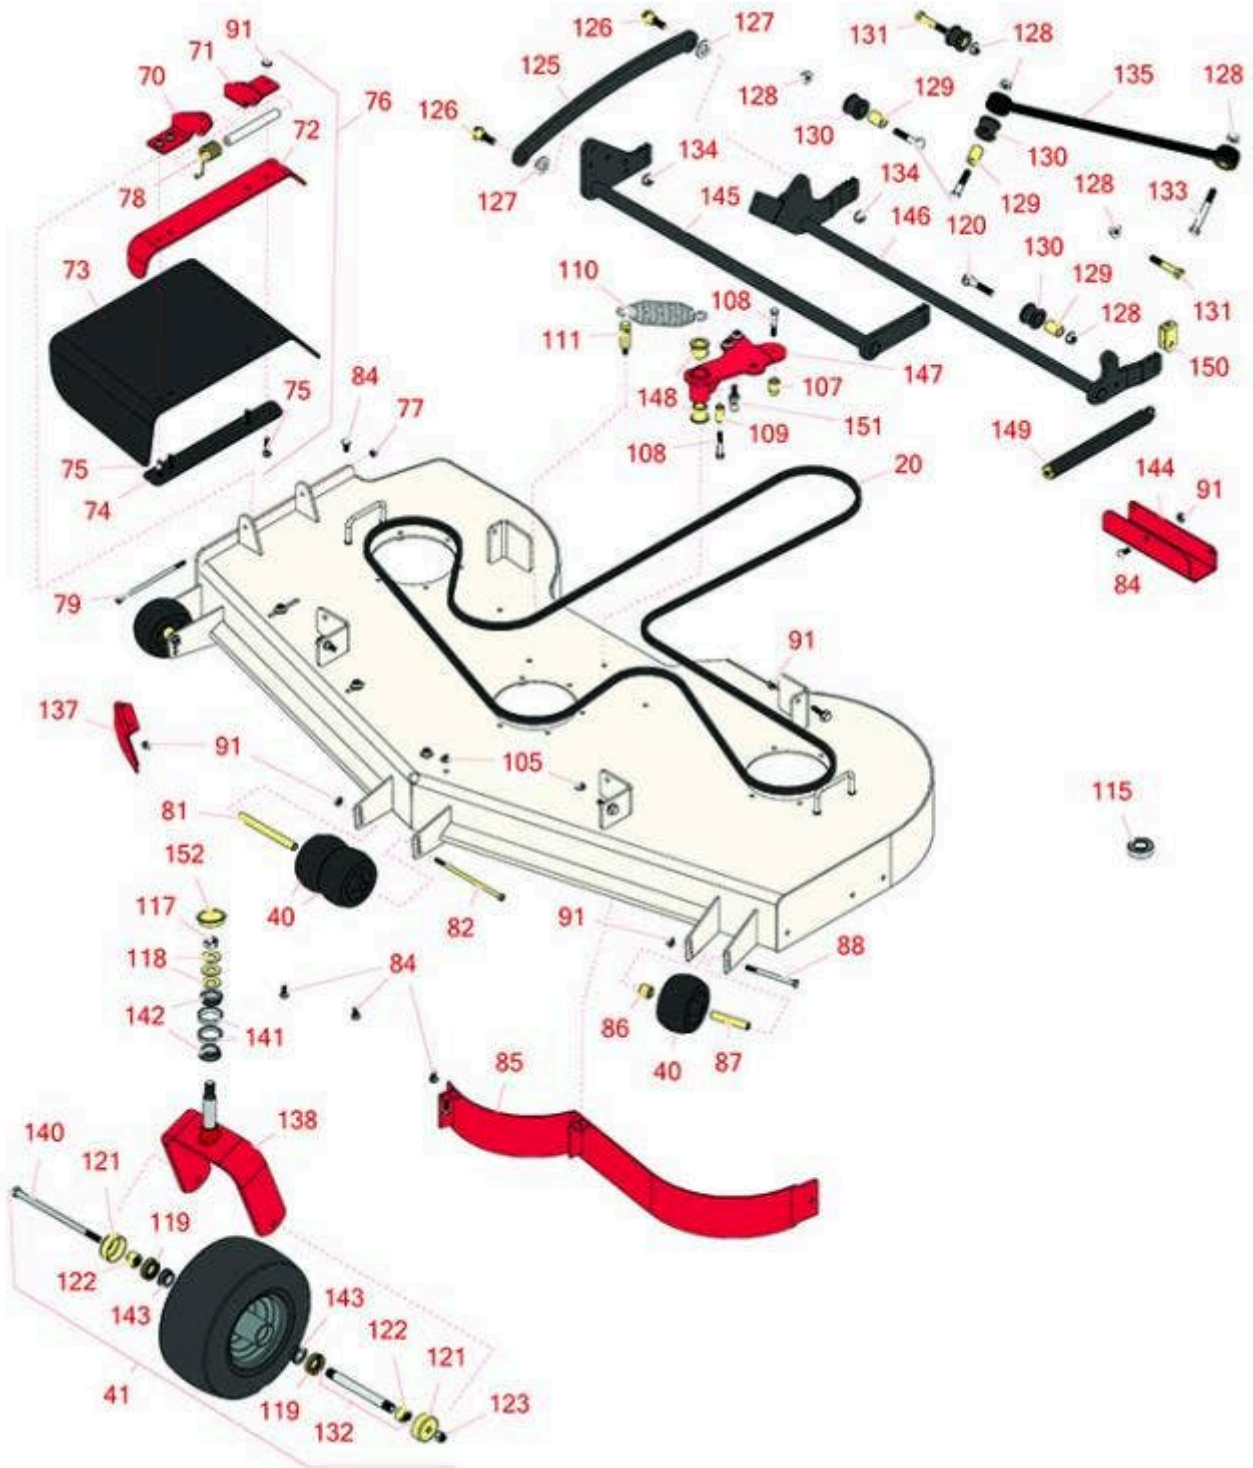

Replaces Toro Z Master Professional 5000 Parts

Zero Turn Mower with 60in deck - Model 72930
60in Rotary Deck

All original equipment manufacturers names and part numbers are used for identification purposes only, and we are in no way implying that our products are original equipment parts. Prices subject to change without notice.

Replaces Toro Z Master Professional 5000 Parts

Zero Turn Mower with 60in deck - Model 72930
60in Rotary Deck

Item No	R&R Part No.	OEM Part No.	Description	Qty Req	Price Each	Order Quantity
Belts						
20	R132-5982	132-5982	Belt - V - Deck	1	155.50	
Wheels						
40	R68-2730	1-603299, 68-2730	Wheel - Anti Scalp	4	7.85	
41	R127-9528	127-9528	Tire & Wheel - 13x6:50-6 Smooth Semi Pneumatic	2	195.25	
41	R109-9127	109-9125, 109-9127	Tire & Wheel - 13x6.50-6 Flat Free	2	127.60	
Other Parts Available						
70	R106-3253-01	106-3253-01	Plate-Hinge, Front	1	22.95	
71	R108-4059-01	108-4059-01	Plate-Hinge, Rear	1	22.95	
72	R106-3246-01	106-3246-01	Deflector	1	37.35	
73	R151416	108-5029, 110-0759, 151416	Deflector - Long	1	37.35	
74	R106-3248-03	106-3248-03	Strap - Discharge	1	14.20	
75	R3231-4	01-157-0440, 01-173-0612, 3231-4	Bolt - Carriage 3/8-16 x 1-1/2	4	1.20	
76	R108-2792	108-2792	Rubber Deflector Assy	1	97.35	
77	R3296-47	3296-47	Locknut - 5/16-18 Jam Nyloc	1	0.59	
78	R108-4052	108-4052	Spring - Torsion	1	14.60	
79	R322-50	322-50	Bolt - Hx HD 5/16-18 x 7 1/2	1	3.75	
81	R98-5967	98-5967	Spacer-Wheel	1	10.35	