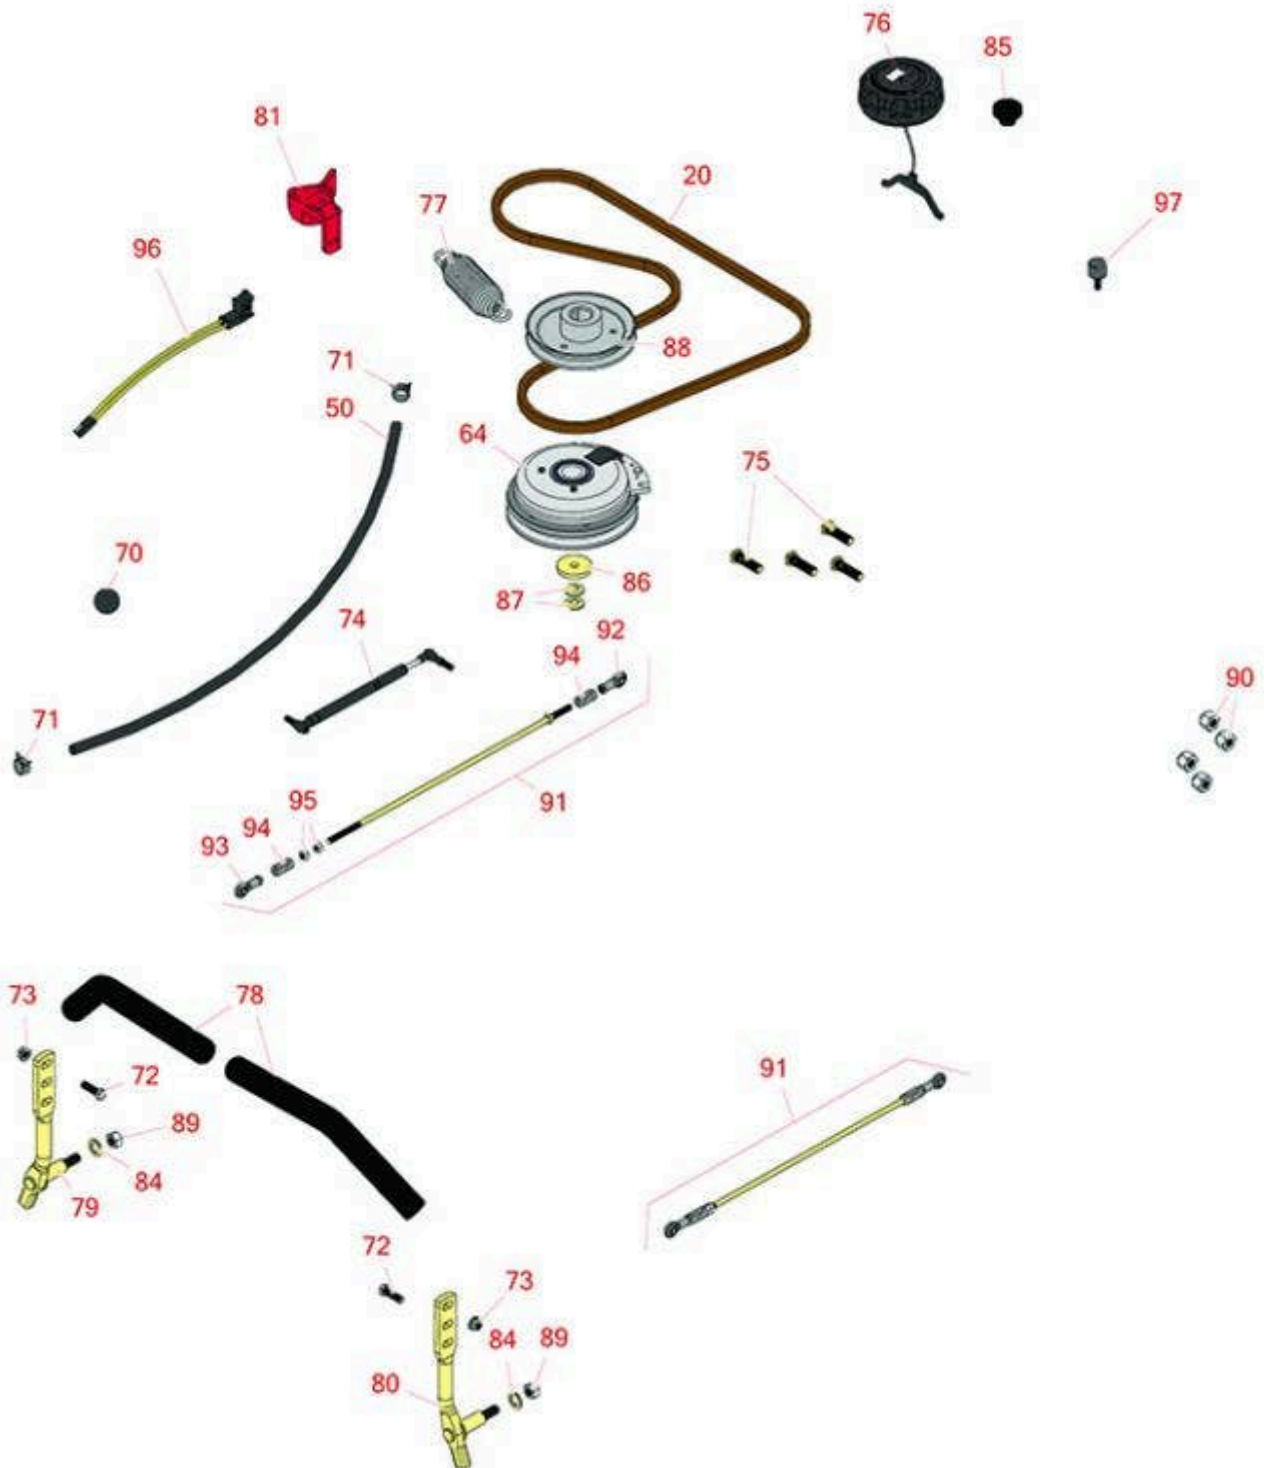

Replaces Toro Z Master Professional 5000 Parts

Zero Turn Mower with 60in deck - Model 72911
Traction Unit

All original equipment manufacturers names and part numbers are used for identification purposes only, and we are in no way implying that our products are original equipment parts. Prices subject to change without notice.

Replaces Toro Z Master Professional 5000 Parts

Zero Turn Mower with 60in deck - Model 72911
Traction Unit

Item No	R&R Part No.	OEM Part No.	Description	Qty Req	Price Each	Order Quantity
Belts						
20	R109-3388	109-3388, 126-9835	Belt - V Hydro	1	27.70	
Hoses						
50	R109-0302	109-0302	Hose - Fuel	1	5.40	
Gauges and Controls						
64	R116-1620	116-1604, 116-1620	Clutch - Warner Pto Clutch	1	306.70	
Other Parts Available						
70	R233-42	1-603175, 120-9752, 233-42, 233-47	Knob	1	6.80	
71	R2412-98	2412-98	Clamp - Spring - Hose 1/4	2	0.57	
72	R400264	01-150-0180, 01-178-0610, 20-48-AD, 20-48-AGD, 32-9160, 3224-3, 323-29, 323-7, 400264, 908035P	Bolt - Hex HD 3/8-16 x 1-1/4	4	0.40	
73	R104-8301	104-8301, 104-9301, 109-6658, 133-7570	Locknut - 3/8-16 Nylon Flanged	8	0.84	
74	R116-0027	116-0027	Damper Control	2	78.95	
75	R116-1696	116-1696	Stud - Wheel	8	2.45	
76	R126-1789	126-1789	Fuel Cap - Ratcheting	1	23.30	