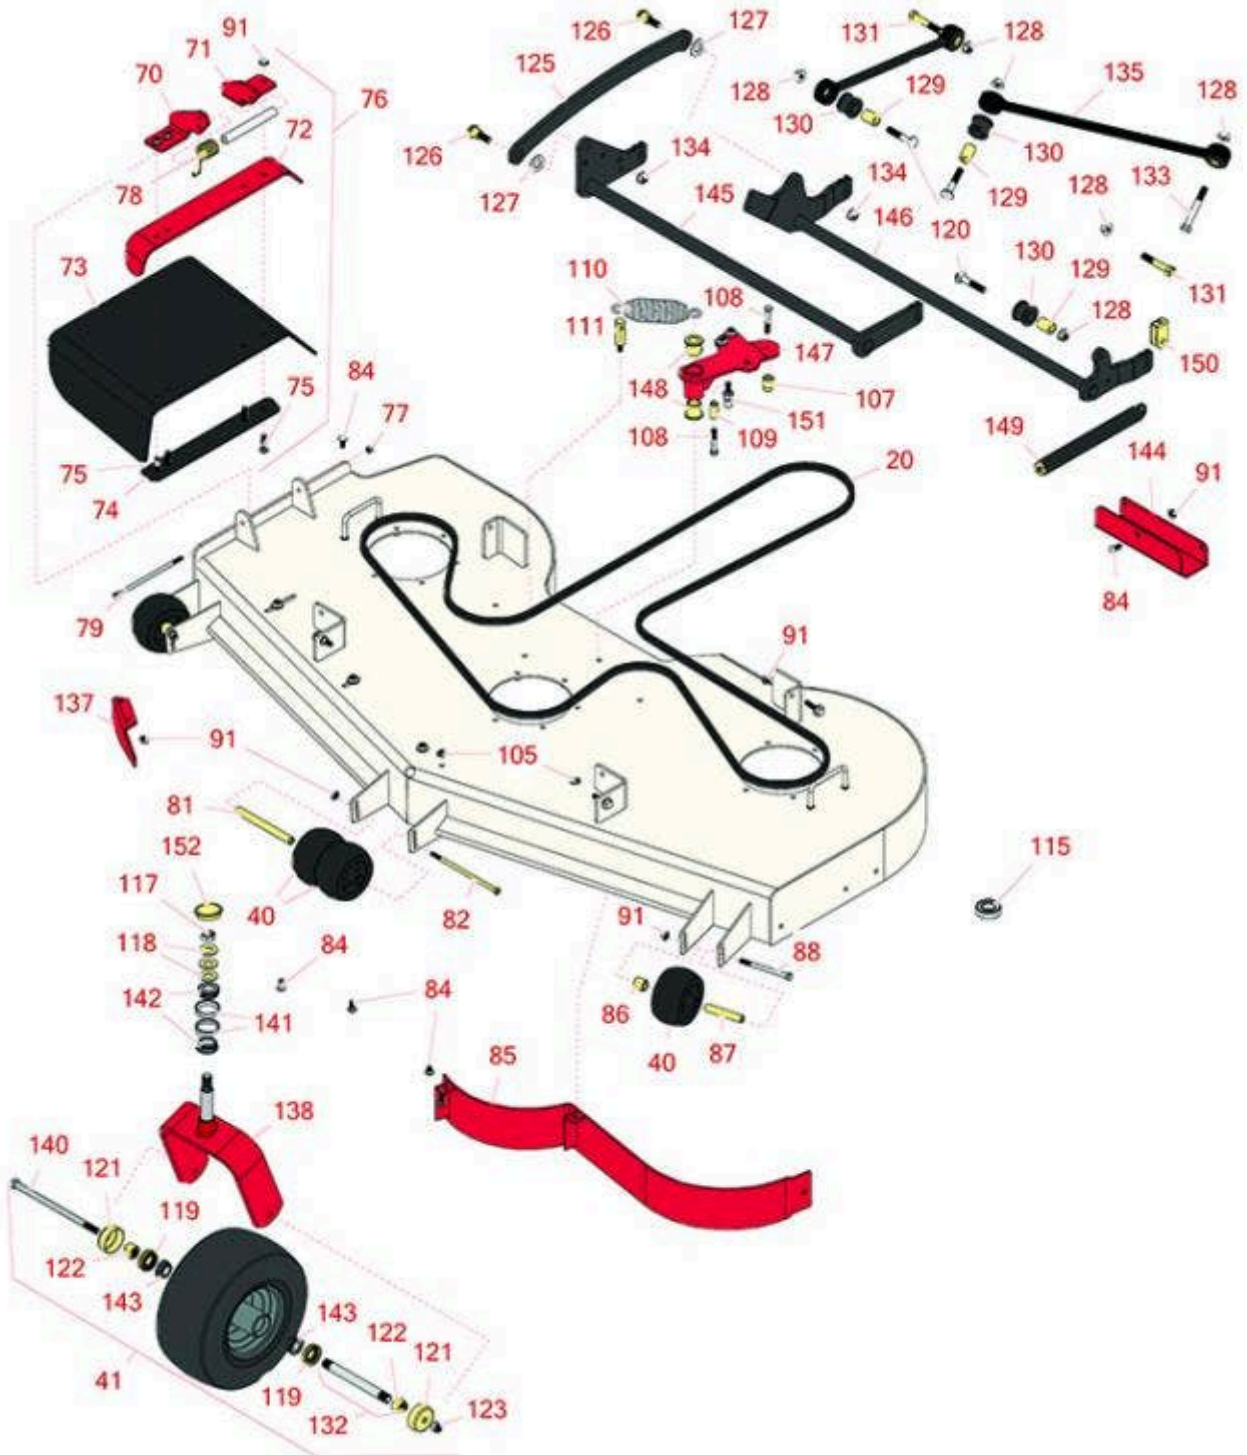

# Replaces Toro Z Master Professional 5000 Parts

Zero Turn Mower with 60in deck - Model 72911  
60in Rotary Deck

All original equipment manufacturers names and part numbers are used for identification purposes only, and we are in no way implying that our products are original equipment parts. Prices subject to change without notice.

# Replaces Toro Z Master Professional 5000 Parts

Zero Turn Mower with 60in deck - Model 72911  
60in Rotary Deck

Item No	R&R Part No.	OEM Part No.	Description	Qty Req	Price Each	Order Quantity
<b>Belts</b>						
20	<b>R132-5982</b>	132-5982	Belt - V - Deck	1	<b>155.50</b>	
<b>Wheels</b>						
40	<b>R68-2730</b>	1-603299, 68-2730	Wheel - Anti Scalp	4	<b>7.85</b>	
41	<b>R127-9528</b>	127-9528	Tire & Wheel - 13x6:50-6 Smooth Semi Pneumatic	2	<b>195.25</b>	
<b>Other Parts Available</b>						
70	<b>R106-3253-01</b>	106-3253-01	Plate-Hinge, Front	1	<b>22.95</b>	
71	<b>R108-4059-01</b>	108-4059-01	Plate-Hinge, Rear	1	<b>22.95</b>	
72	<b>R106-3246-01</b>	106-3246-01	Deflector	1	<b>37.35</b>	
73	<b>R151416</b>	108-5029, 110-0759, 151416	Deflector - Long	1	<b>37.35</b>	
74	<b>R106-3248-03</b>	106-3248-03	Strap - Discharge	1	<b>14.20</b>	
75	<b>R3231-4</b>	01-157-0440, 01-173-0612, 3231-4	Bolt - Carriage 3/8-16 x 1-1/2	4	<b>1.20</b>	
76	<b>R108-2792</b>	108-2792	Rubber Deflector Assy	1	<b>97.35</b>	
77	<b>R3296-47</b>	3296-47	Locknut - 5/16-18 Jam Nyloc	1	<b>0.59</b>	
78	<b>R108-4052</b>	108-4052	Spring - Torsion	1	<b>14.60</b>	
79	<b>R322-50</b>	322-50	Bolt - Hx HD 5/16-18 x 7 1/2	1	<b>3.75</b>	
81	<b>R98-5967</b>	98-5967	Spacer-Wheel	1	<b>10.35</b>	
82	<b>R108-5388</b>	108-5388	Bolt - Hx HD 3/8-16 x 7 1/2	1	<b>9.25</b>	
84	<b>R3231-27</b>	3231-27	Bolt - Carriage 3/8-16 x 7/8	8	<b>0.53</b>	