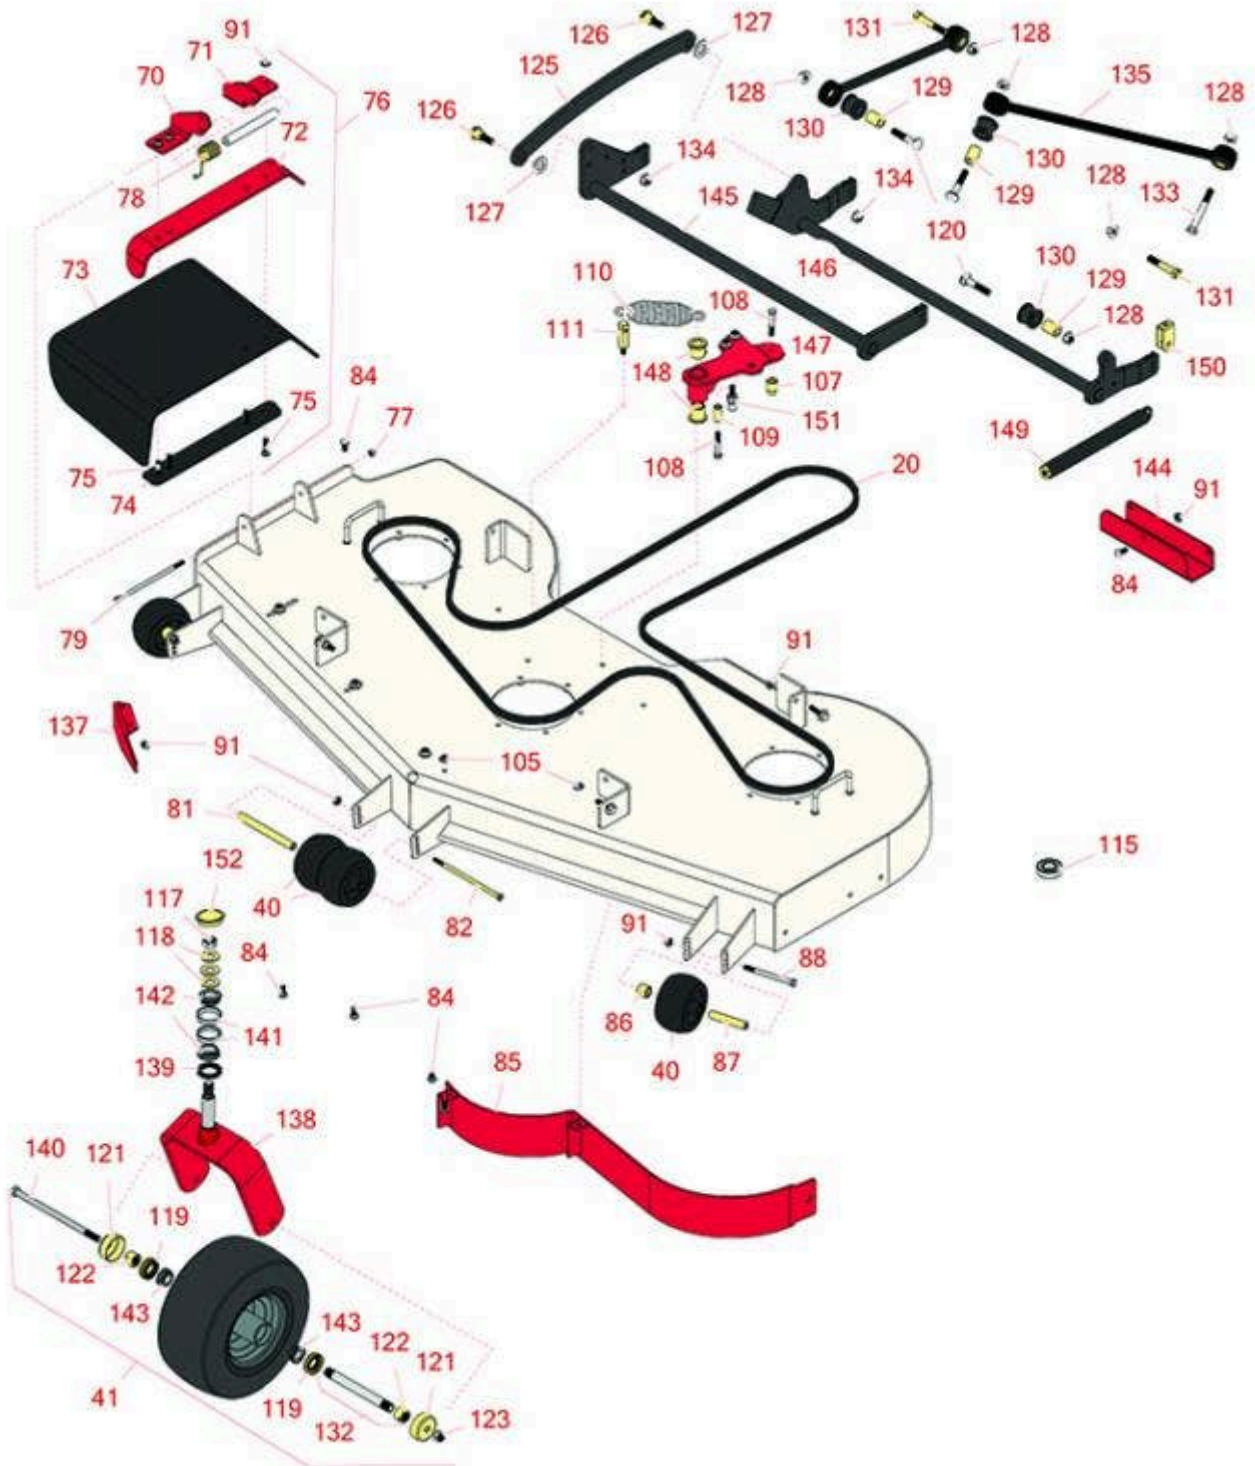

Replaces Toro Z Master Professional 5000 Parts

Zero Turn Mower with 60in deck - Model 72910
60in Rotary Deck

All original equipment manufacturers names and part numbers are used for identification purposes only, and we are in no way implying that our products are original equipment parts. Prices subject to change without notice.

Replaces Toro Z Master Professional 5000 Parts

Zero Turn Mower with 60in deck - Model 72910
60in Rotary Deck

Item No	R&R Part No.	OEM Part No.	Description	Qty Req	Price Each	Order Quantity
Belts						
20	R132-5982	132-5982	Belt - V - Deck	1	155.50	
Wheels						
40	R68-2730	1-603299, 68-2730	Wheel - Anti Scalp	4	7.85	
41	R127-9528	127-9528	Tire & Wheel - 13x6:50-6 Smooth Semi Pneumatic	2	195.25	
Other Parts Available						
70	R106-3253-01	106-3253-01	Plate-Hinge, Front	1	22.95	
71	R108-4059-01	108-4059-01	Plate-Hinge, Rear	1	22.95	
72	R106-3246-01	106-3246-01	Deflector	1	37.35	
73	R151416	108-5029, 110-0759, 151416	Deflector - Long	1	37.35	
74	R106-3248-03	106-3248-03	Strap - Discharge	1	14.20	
75	R3231-4	01-157-0440, 01-173-0612, 3231-4	Bolt - Carriage 3/8-16 x 1-1/2	4	1.20	
76	R108-2792	108-2792	Rubber Deflector Assy	1	97.35	
77	R3296-47	3296-47	Locknut - 5/16-18 Jam Nyloc	1	0.59	
78	R108-4052	108-4052	Spring - Torsion	1	14.60	
79	R322-50	322-50	Bolt - Hx HD 5/16-18 x 7 1/2	1	3.75	
81	R98-5967	98-5967	Spacer-Wheel	1	10.35	
82	R108-5388	108-5388	Bolt - Hx HD 3/8-16 x 7 1/2	1	9.25	
84	R3231-27	3231-27	Bolt - Carriage 3/8-16 x 7/8	8	0.53	