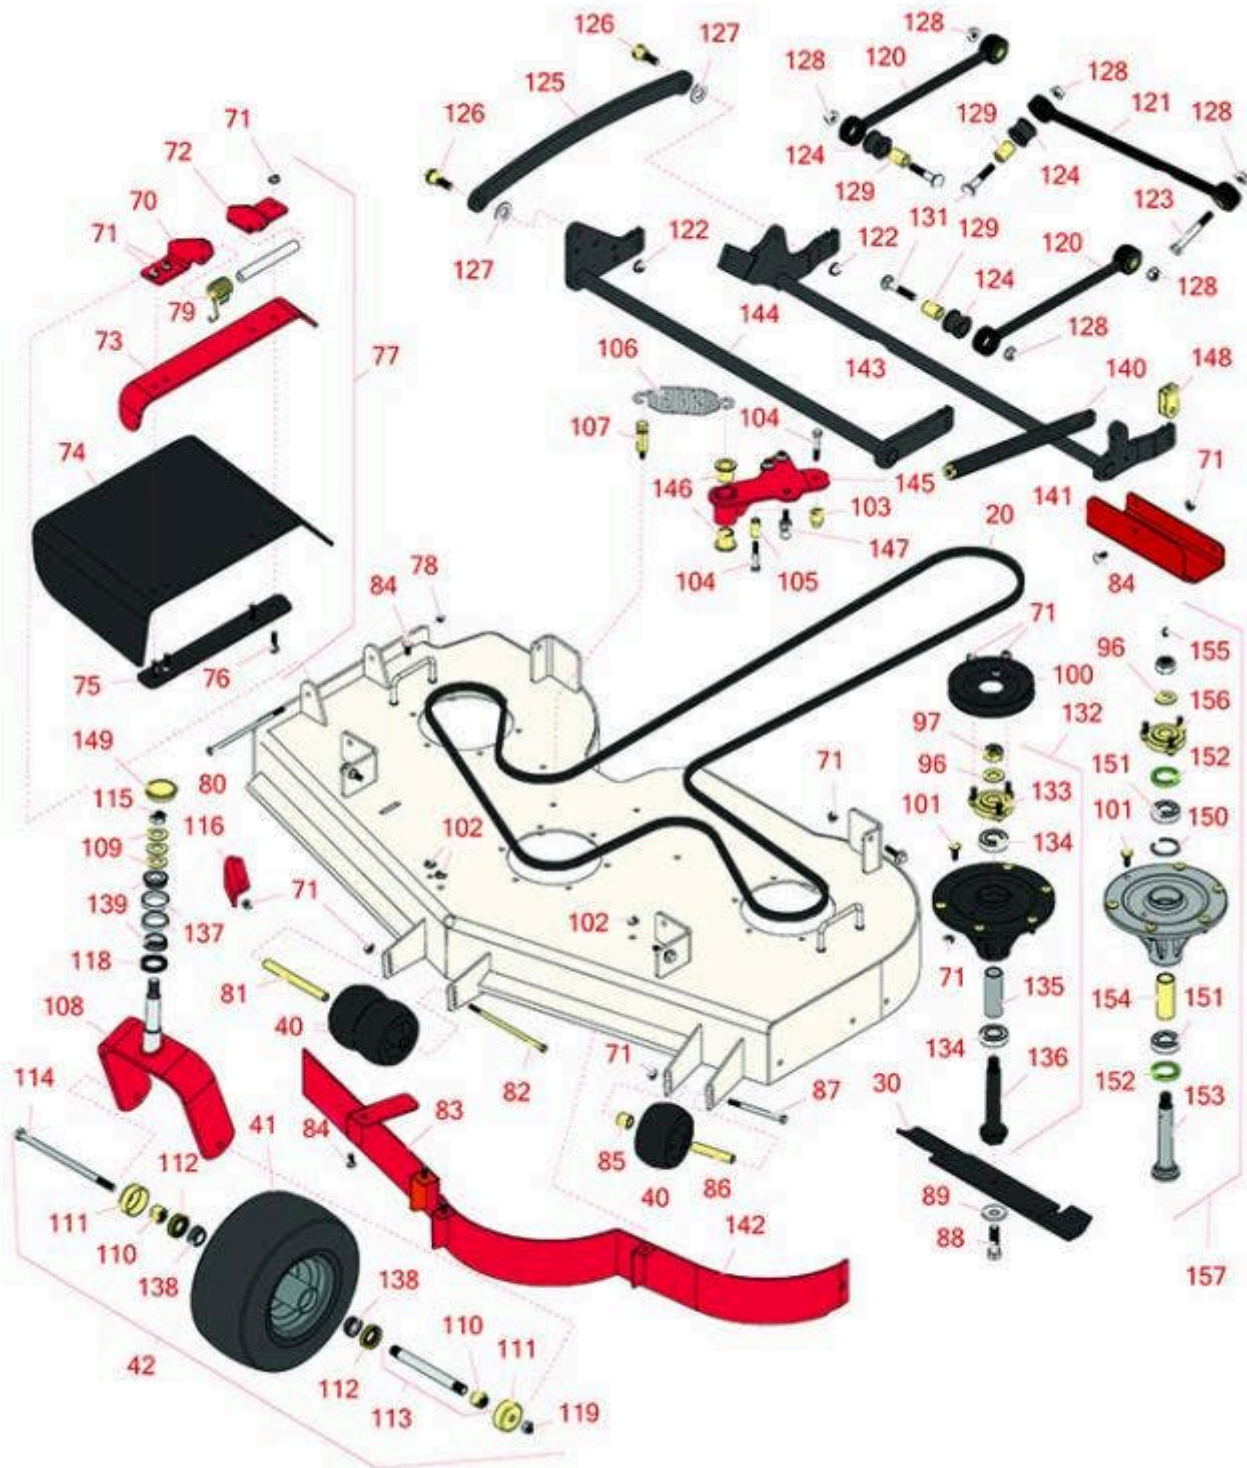

# Replaces Toro Z Master Professional 5000 Parts

Zero Turn Mower with 52in deck - Model 74955  
52in Deck Parts

All original equipment manufacturers names and part numbers are used for identification purposes only, and we are in no way implying that our products are original equipment parts. Prices subject to change without notice.

# Replaces Toro Z Master Professional 5000 Parts

Zero Turn Mower with 52in deck - Model 74955  
52in Deck Parts

Item No	R&R Part No.	OEM Part No.	Description	Qty Req	Price Each	Order Quantity
<b>Belts</b>						
20	<b>R115-7426</b>	115-7426	Belt- V	1	<b>116.20</b>	
<b>Rotary Blades</b>						
30	<b>R105-7781-03</b>	105-7781-03	Mower Blade - 18 in High-Flow	3	<b>11.25</b>	
<b>Wheels</b>						
40	<b>R68-2730</b>	1-603299, 68-2730	Wheel - Anti Scalp	3	<b>7.85</b>	
41	<b>RCT5121861</b>	1-523009, 126-5959	Tire - 13x6.50-6 Nhs (4 Ply) Carlisle Smooth	2	<b>39.80</b>	
42	<b>R127-9540</b>	127-9540	Tire & Wheel - 13x6.50-6 Pneumatic	2	<b>152.80</b>	
<b>Other Parts Available</b>						
70	<b>R106-3253-01</b>	106-3253-01	Plate-Hinge, Front	1	<b>22.95</b>	
71	<b>R104-8301</b>	104-8301, 104-9301, 109-6658, 133-7570	Locknut - 3/8-16 Nylon Flanged	44	<b>0.84</b>	
72	<b>R108-4059-01</b>	108-4059-01	Plate-Hinge, Rear	1	<b>22.95</b>	
73	<b>R106-3246-01</b>	106-3246-01	Deflector	1	<b>37.35</b>	
74	<b>R151416</b>	108-5029, 110-0759, 151416	Deflector - Long	1	<b>37.35</b>	
75	<b>R106-3248-03</b>	106-3248-03	Strap - Discharge	1	<b>14.20</b>	
76	<b>R3231-4</b>	01-157-0440, 01-173-0612, 3231-4	Bolt - Carriage 3/8-16 x 1-1/2	4	<b>1.20</b>	
77	<b>R108-2792</b>	108-2792	Rubber Deflector Assy	1	<b>97.35</b>	
78	<b>R3296-47</b>	3296-47	Locknut - 5/16-18 Jam Nyloc	1	<b>0.59</b>	