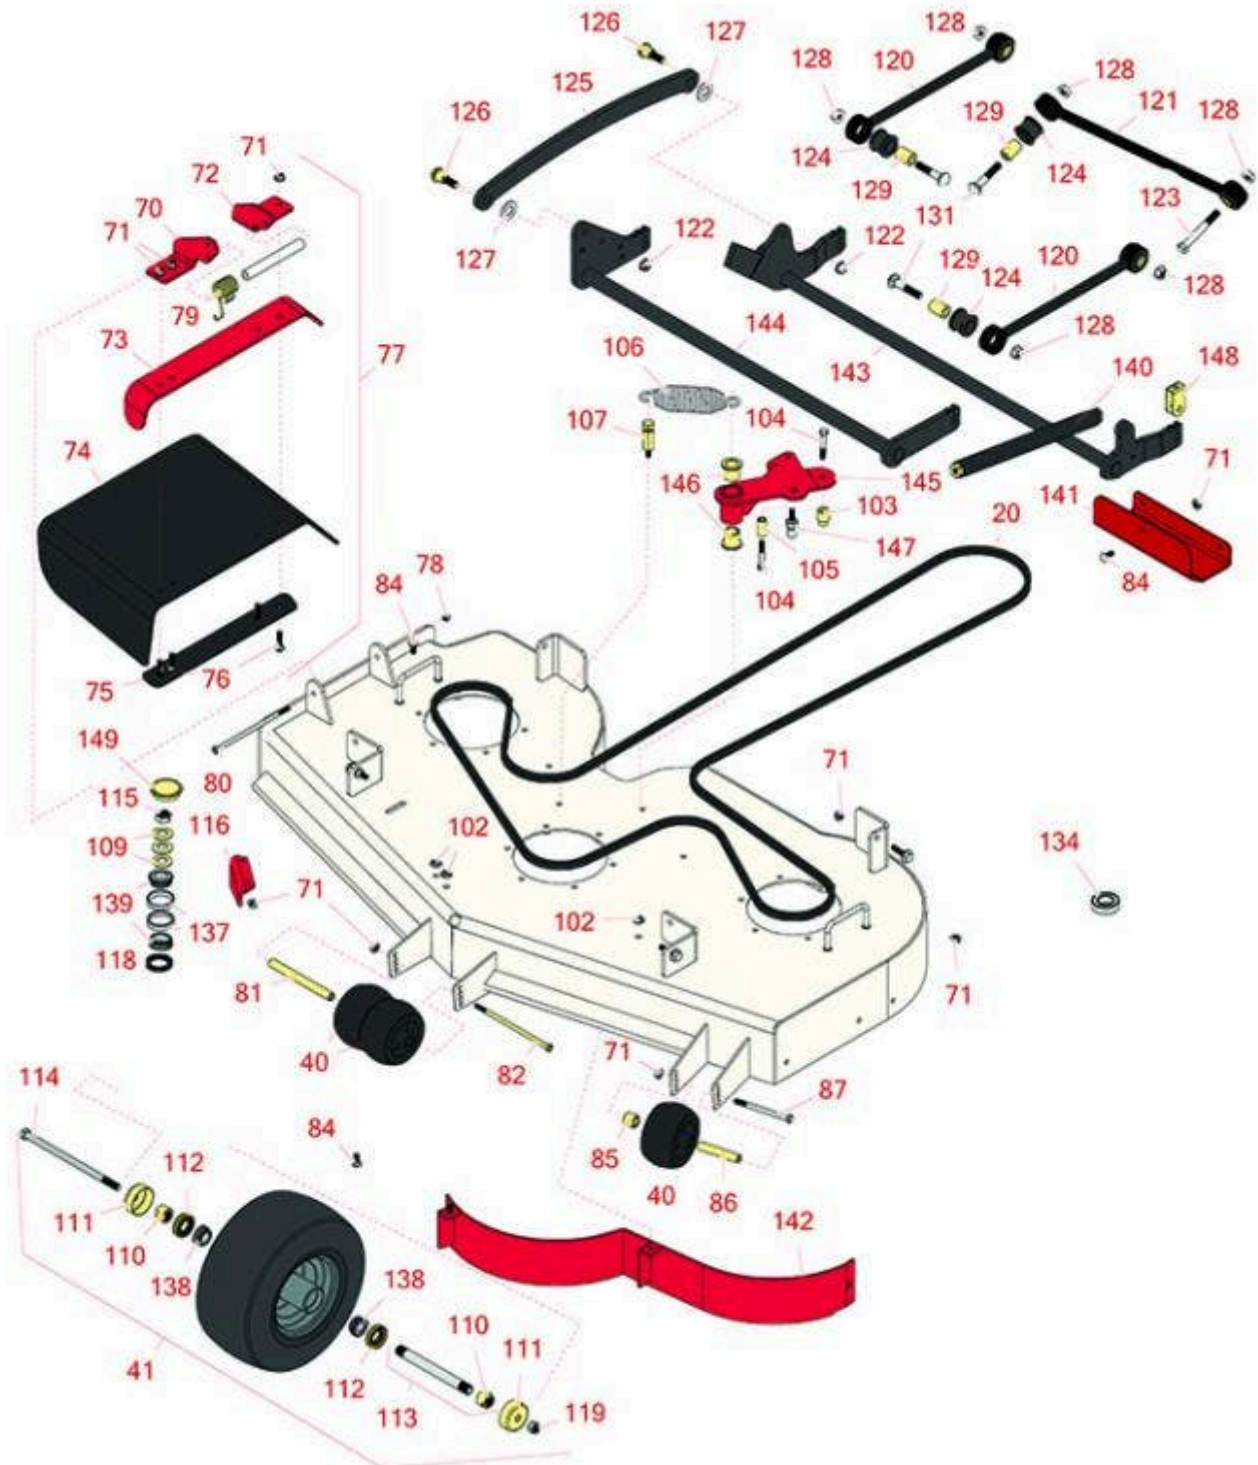

Replaces Toro Z Master Professional 5000 Parts

Zero Turn Mower with 52in deck - Model 72955
52in Deck Parts

All original equipment manufacturers names and part numbers are used for identification purposes only, and we are in no way implying that our products are original equipment parts. Prices subject to change without notice.

Replaces Toro Z Master Professional 5000 Parts

Zero Turn Mower with 52in deck - Model 72955
52in Deck Parts

Item No	R&R Part No.	OEM Part No.	Description	Qty Req	Price Each	Order Quantity
Belts						
20	R115-7426	115-7426	Belt- V	1	116.20	
Wheels						
40	R68-2730	1-603299, 68-2730	Wheel - Anti Scalp	3	7.85	
41	R127-9528	127-9528	Tire & Wheel - 13x6:50-6 Smooth Semi Pneumatic	2	195.25	
Other Parts Available						
70	R106-3253-01	106-3253-01	Plate-Hinge, Front	1	22.95	
71	R104-8301	104-8301, 104-9301, 109-6658, 133-7570	Locknut - 3/8-16 Nylon Flanged	44	0.84	
72	R108-4059-01	108-4059-01	Plate-Hinge, Rear	1	22.95	
73	R106-3246-01	106-3246-01	Deflector	1	37.35	
74	R151416	108-5029, 110-0759, 151416	Deflector - Long	1	37.35	
75	R106-3248-03	106-3248-03	Strap - Discharge	1	14.20	
76	R3231-4	01-157-0440, 01-173-0612, 3231-4	Bolt - Carriage 3/8-16 x 1-1/2	4	1.20	
77	R108-2792	108-2792	Rubber Deflector Assy	1	97.35	
78	R3296-47	3296-47	Locknut - 5/16-18 Jam Nyloc	1	0.59	
79	R108-4052	108-4052	Spring - Torsion	1	14.60	
80	R322-50	322-50	Bolt - Hx HD 5/16-18 x 7 1/2	1	3.75	
81	R98-5967	98-5967	Spacer-Wheel	1	10.35	