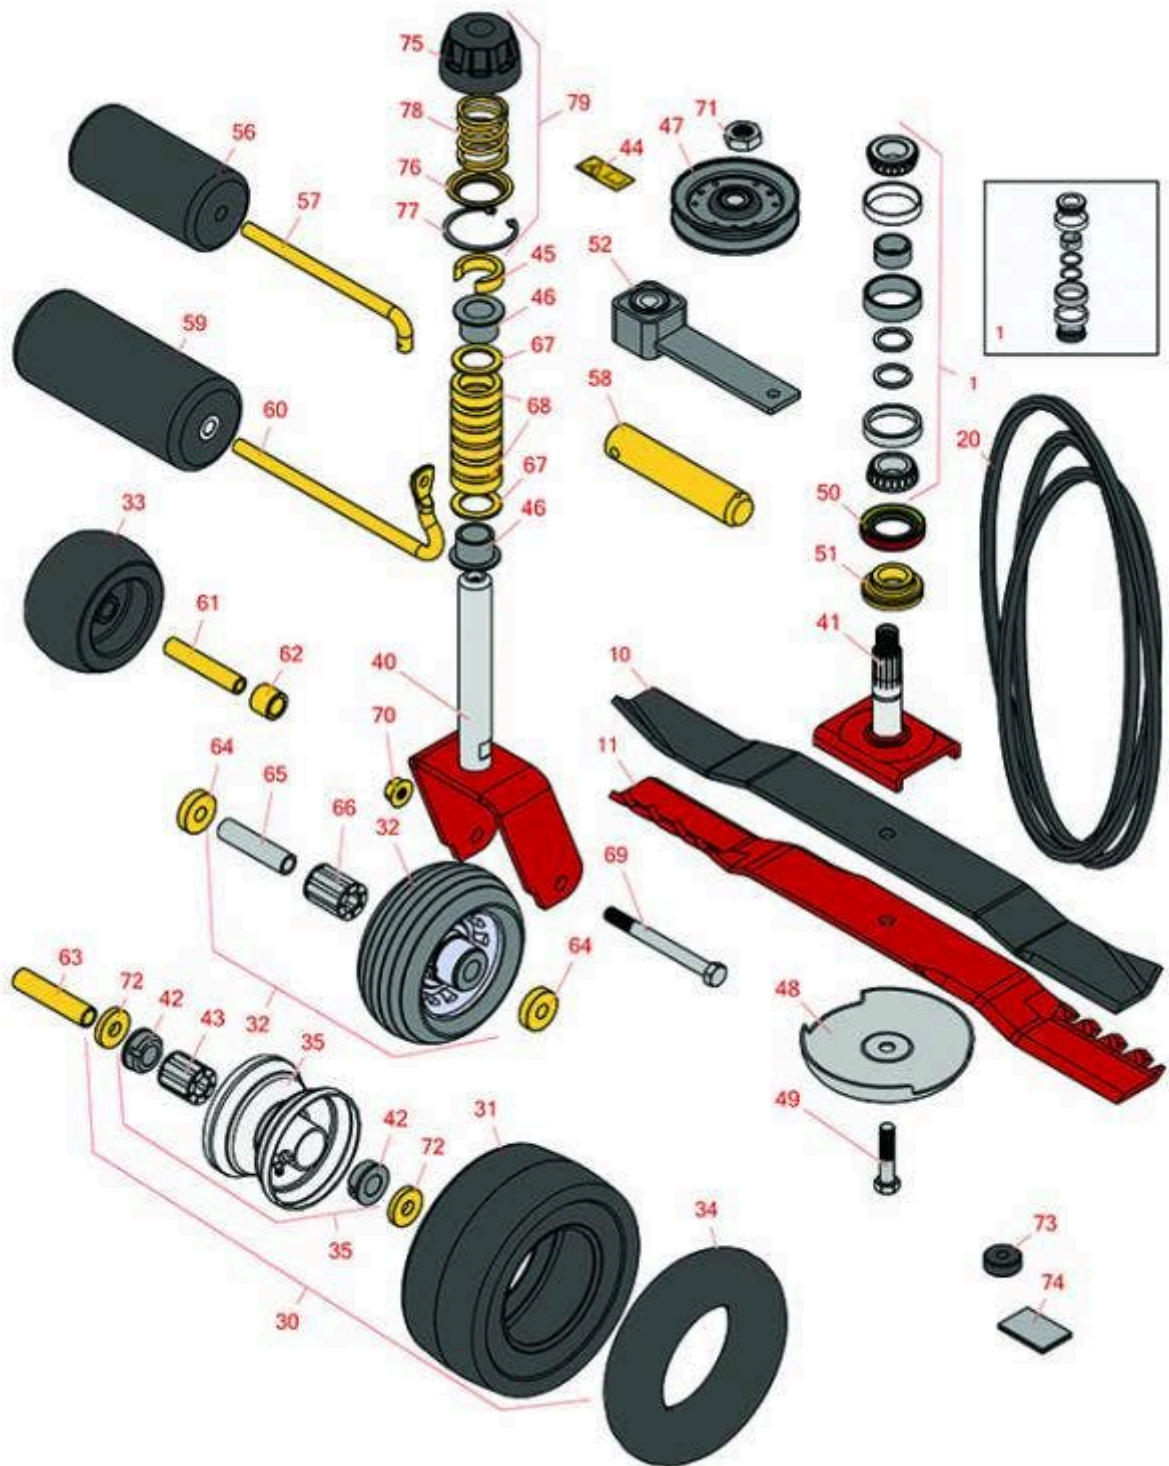

Replaces Toro Groundsmaster 228-D Parts

Rotary Mower - Models 2WD 30241 & 4WD 30242
72in Rotary Deck - Model 30553

All original equipment manufacturers names and part numbers are used for identification purposes only, and we are in no way implying that our products are original equipment parts. Prices subject to change without notice.

Replaces Toro Groundsmaster 228-D Parts

Rotary Mower - Models 2WD 30241 & 4WD 30242
72in Rotary Deck - Model 30553

Item No	R&R Part No.	OEM Part No.	Description	Qty Req	Price Each	Order Quantity
---------	--------------	--------------	-------------	---------	------------	----------------

Overhaul Kits

1	R46-8530	27-0960, 46-8530	Bearing - Set with Rings/Spacers	1	46.95	
---	-----------------	---------------------	----------------------------------	---	--------------	--

Tech Note: Includes 2 ea: R254-72 Bearings, R254-94 Cones, Spacers & Rings:

33	R68-2730	1-603299, 68-2730	Wheel - Anti Scalp	1	7.85	
----	-----------------	----------------------	--------------------	---	-------------	--

34	R100-5832	100-5832	Tube - Castor Wheel 2.80/2.50-4	1	2.05	
----	------------------	----------	---------------------------------	---	-------------	--