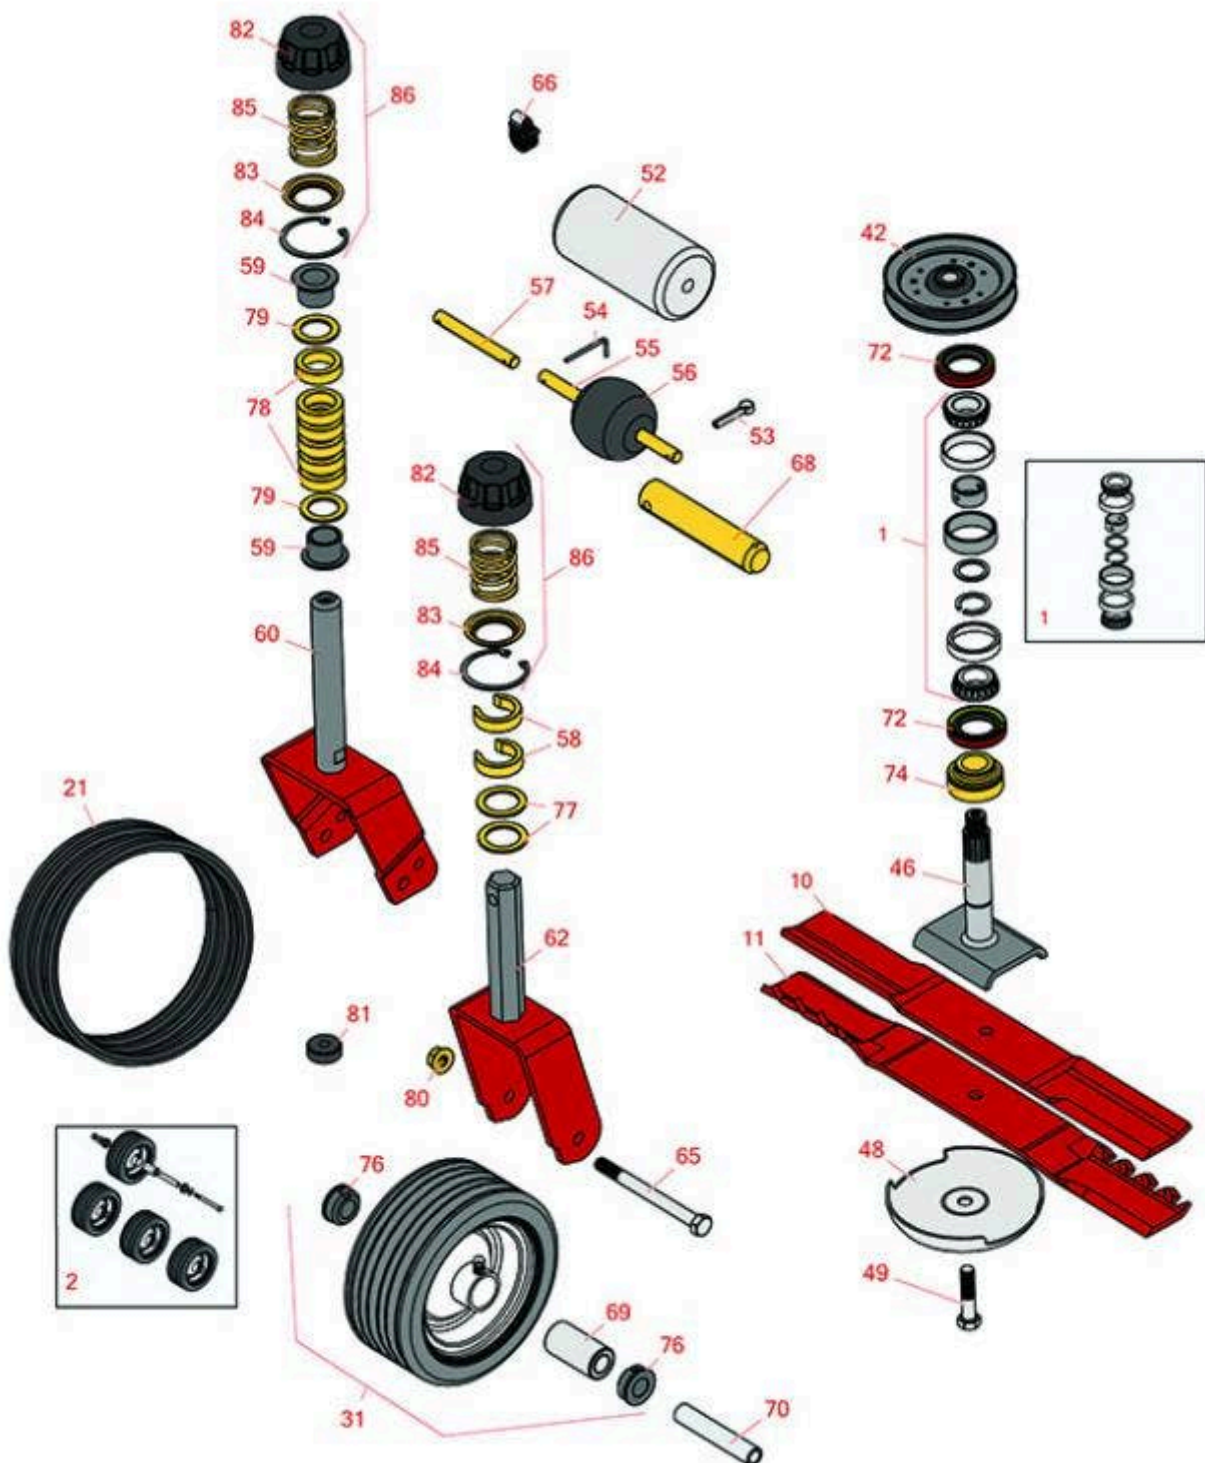

Replaces Toro Groundsmaster 228-D Parts

Rotary Mower - Models 2WD 30241 & 4WD 30242
62in Rotary Deck - Model 30569

All original equipment manufacturers names and part numbers are used for identification purposes only, and we are in no way implying that our products are original equipment parts. Prices subject to change without notice.

Replaces Toro Groundsmaster 228-D Parts

Rotary Mower - Models 2WD 30241 & 4WD 30242
62in Rotary Deck - Model 30569

Item No	R&R Part No.	OEM Part No.	Description	Qty Req	Price Each	Order Quantity
---------	--------------	--------------	-------------	---------	------------	----------------

2	R95-3076	95-3076	Caster Wheel Kit	1	348.45	
---	-----------------	---------	------------------	---	---------------	--

Tech Note: Includes 8 ea: R453017 Washers; 4 ea: R85-5760 Tires, R62-4340 Bushings, R325-22 Bolts & R32128-23 Locknuts:

49	R92-5816	92-5816	Bolt - Hex HD 1/2-20 x 2-1/4	1	4.15	
----	-----------------	---------	------------------------------	---	-------------	--

All original equipment manufacturers names and part numbers are used for identification purposes only, and we are in no way implying that our products are original equipment parts. Prices subject to change without notice.