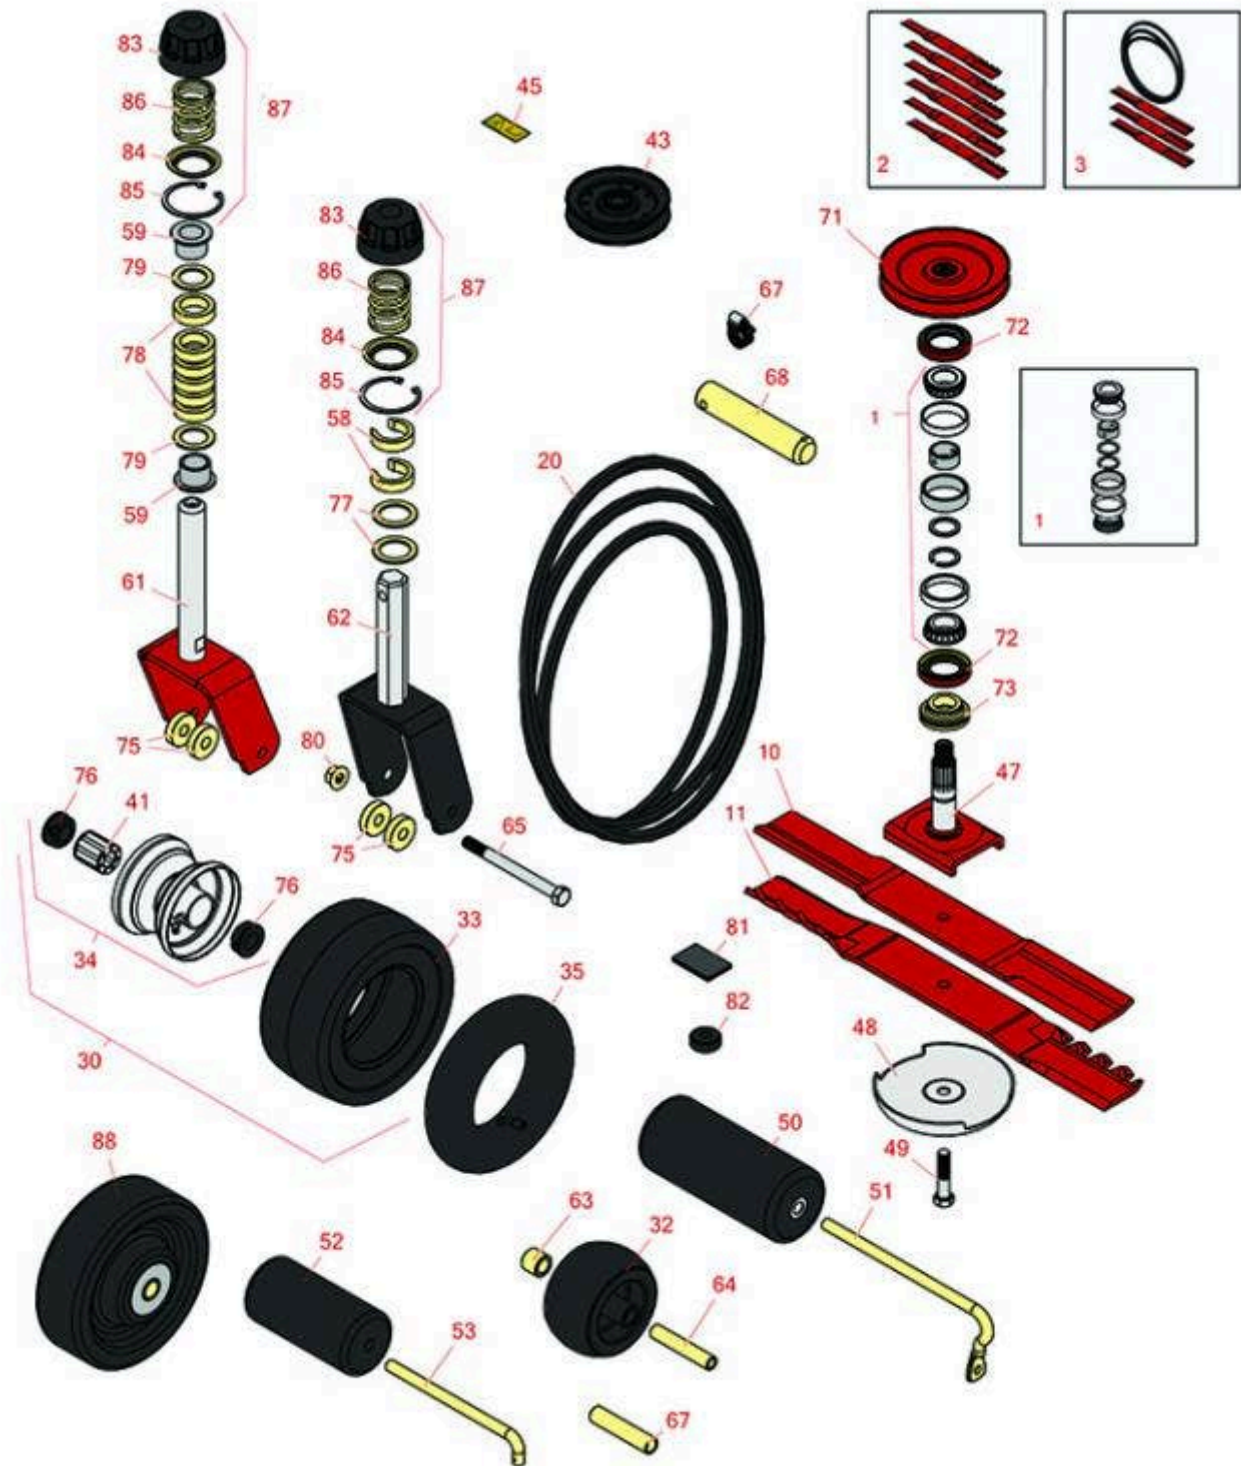

Replaces Toro Groundsmaster 228-D Parts

Rotary Mower - Models 2WD 30241 & 4WD 30242
62in Rotary Deck - Model 30551

All original equipment manufacturers names and part numbers are used for identification purposes only, and we are in no way implying that our products are original equipment parts. Prices subject to change without notice.

Replaces Toro Groundsmaster 228-D Parts

Rotary Mower - Models 2WD 30241 & 4WD 30242
62in Rotary Deck - Model 30551

Item No	R&R Part No.	OEM Part No.	Description	Qty Req	Price Each	Order Quantity
---------	--------------	--------------	-------------	---------	------------	----------------

3	R95-3071	95-3071	Kit - Blade and Belt	1	0.00	
---	-----------------	---------	----------------------	---	-------------	--

Tech Note: Includes 3 ea: R44-6250-03 Rotary Blade; 1 ea: R44-6260 Deck Belt:

Tech Note: Includes: R62-5580 Bearing & R62-5570 Bearing:

32	R68-2730	1-603299, 68-2730	Wheel - Anti Scalp	1	7.85	
----	-----------------	----------------------	--------------------	---	-------------	--