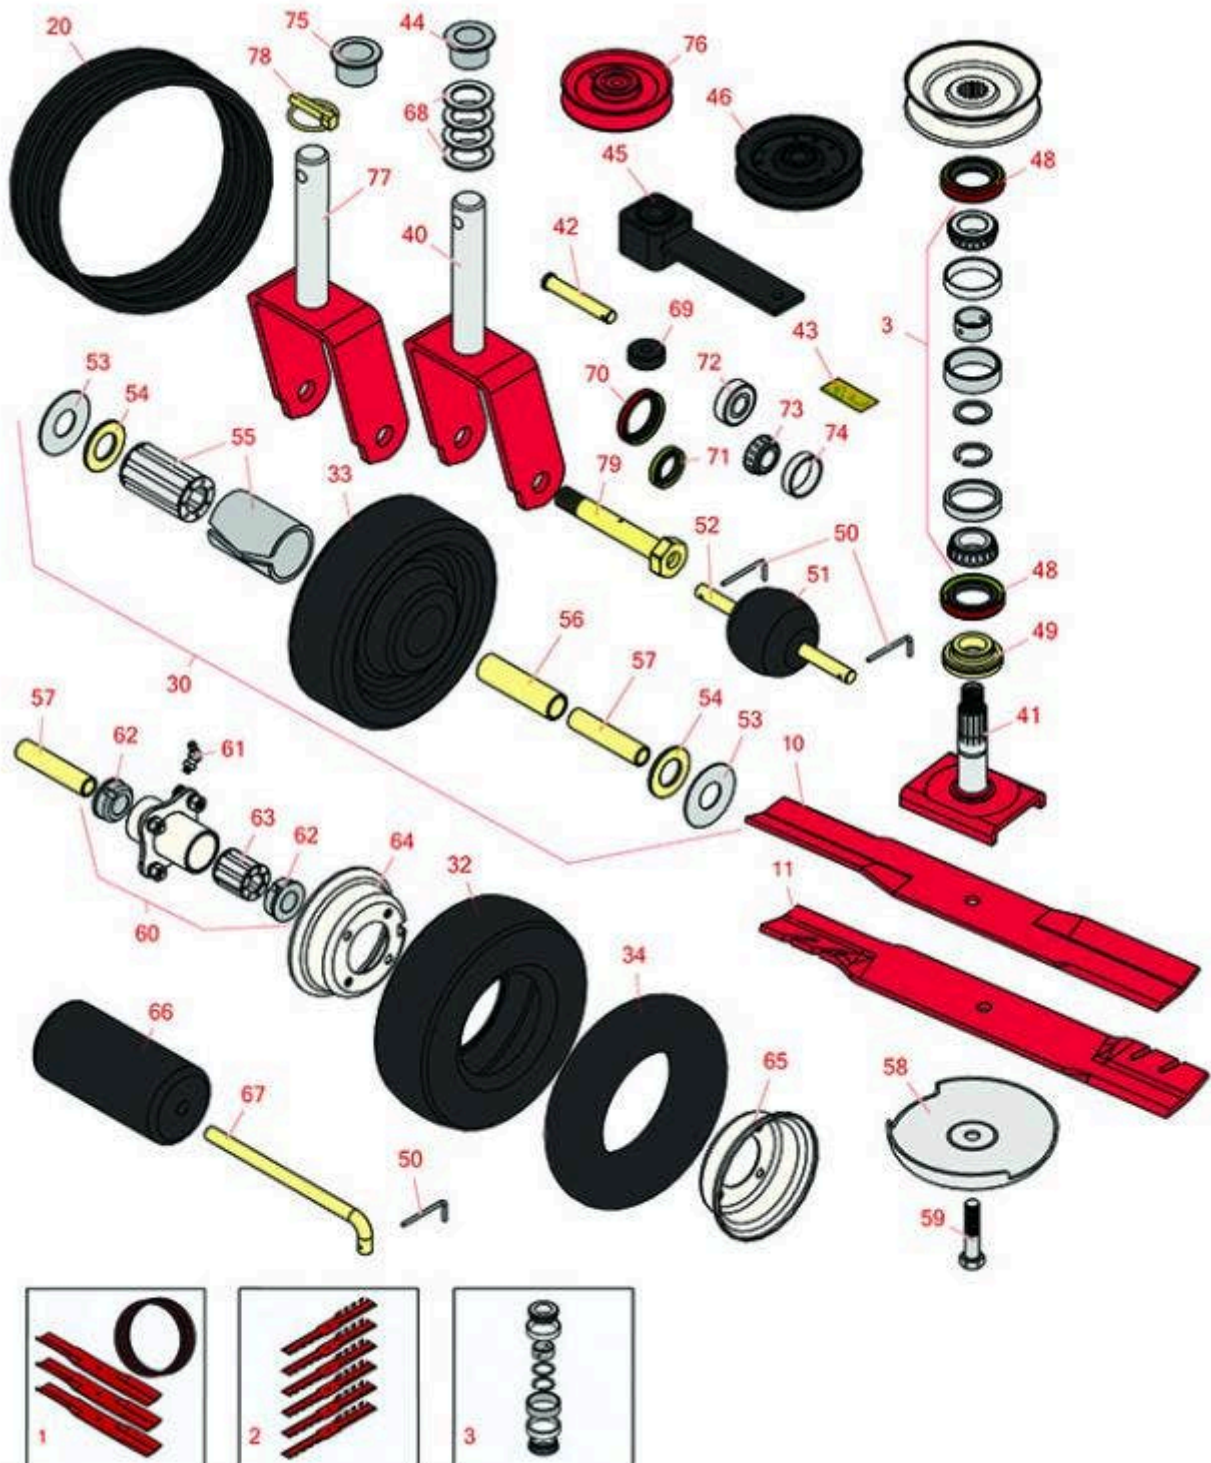

Replaces Toro Groundsmaster 228-D Parts

Rotary Mower - Models 2WD 30241 & 4WD 30242
52in Deck - Model 30568

All original equipment manufacturers names and part numbers are used for identification purposes only, and we are in no way implying that our products are original equipment parts. Prices subject to change without notice.

Replaces Toro Groundsmaster 228-D Parts

Rotary Mower - Models 2WD 30241 & 4WD 30242
52in Deck - Model 30568

Item No	R&R Part No.	OEM Part No.	Description	Qty Req	Price Each	Order Quantity
---------	--------------	--------------	-------------	---------	------------	----------------

Overhaul Kits

1	R95-3070	95-3070	Kit - Blade and Belt	1	0.00	
---	-----------------	---------	----------------------	---	-------------	--

Tech Note: Includes: 3 ea: R27-0990 Rotary Blades & 1 ea. R27-1160 Deck Belt.:

Tech Note: Includes 2 ea: R254-72 Bearings, R254-94 Cones, Spacers & Rings:

Rotary Blades

10	R27-0990	27-0990, 27-0990-03	Mower Blade	3	16.15	
----	-----------------	------------------------	-------------	---	--------------	--