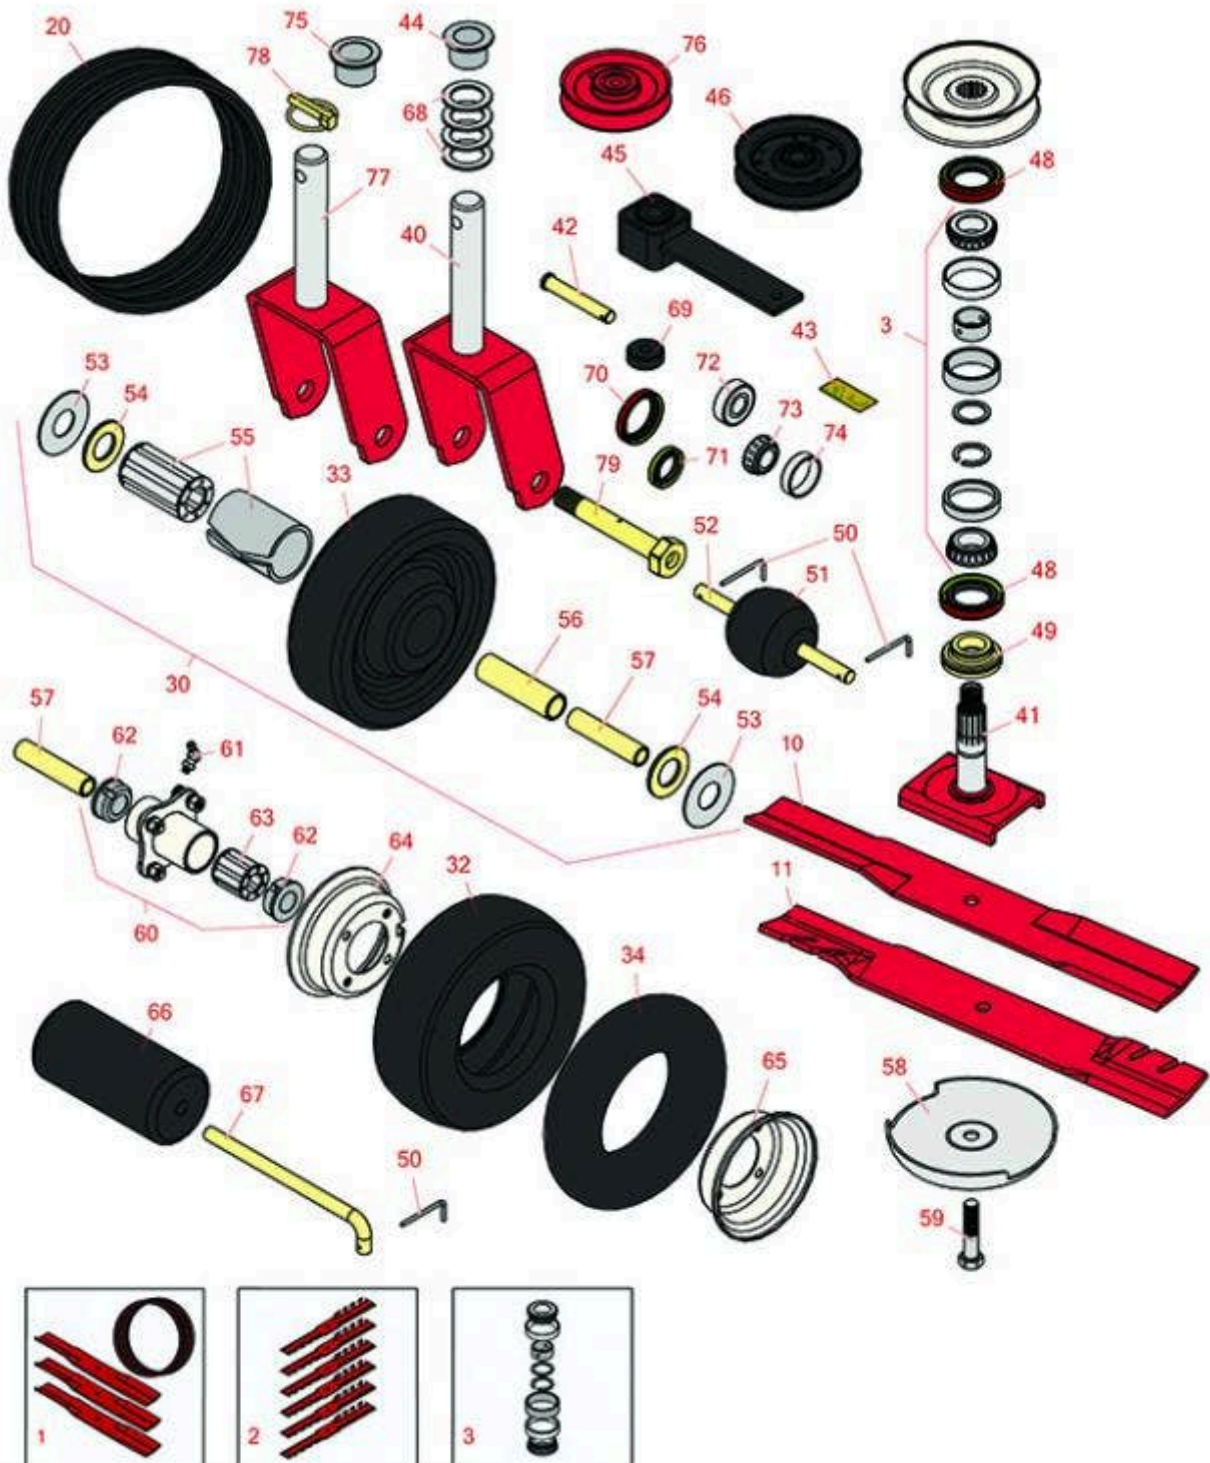

Replaces Toro Groundsmaster 228-D Parts

Rotary Mower - Models 2WD 30241 & 4WD 30242
52in Deck - Model 30555

All original equipment manufacturers names and part numbers are used for identification purposes only, and we are in no way implying that our products are original equipment parts. Prices subject to change without notice.

Replaces Toro Groundsmaster 228-D Parts

Rotary Mower - Models 2WD 30241 & 4WD 30242
52in Deck - Model 30555

Item No	R&R Part No.	OEM Part No.	Description	Qty Req	Price Each	Order Quantity
---------	--------------	--------------	-------------	---------	------------	----------------

Overhaul Kits

1	R95-3070	95-3070	Kit - Blade and Belt	1	0.00	
---	-----------------	---------	----------------------	---	-------------	--

Tech Note: Includes: 3 ea: R27-0990 Rotary Blades & 1 ea. R27-1160 Deck Belt.:

Tech Note: Includes 2 ea: R254-72 Bearings, R254-94 Cones, Spacers & Rings:

Rotary Blades

10	R27-0990	27-0990, 27-0990-03	Mower Blade	3	16.15	
----	-----------------	------------------------	-------------	---	--------------	--