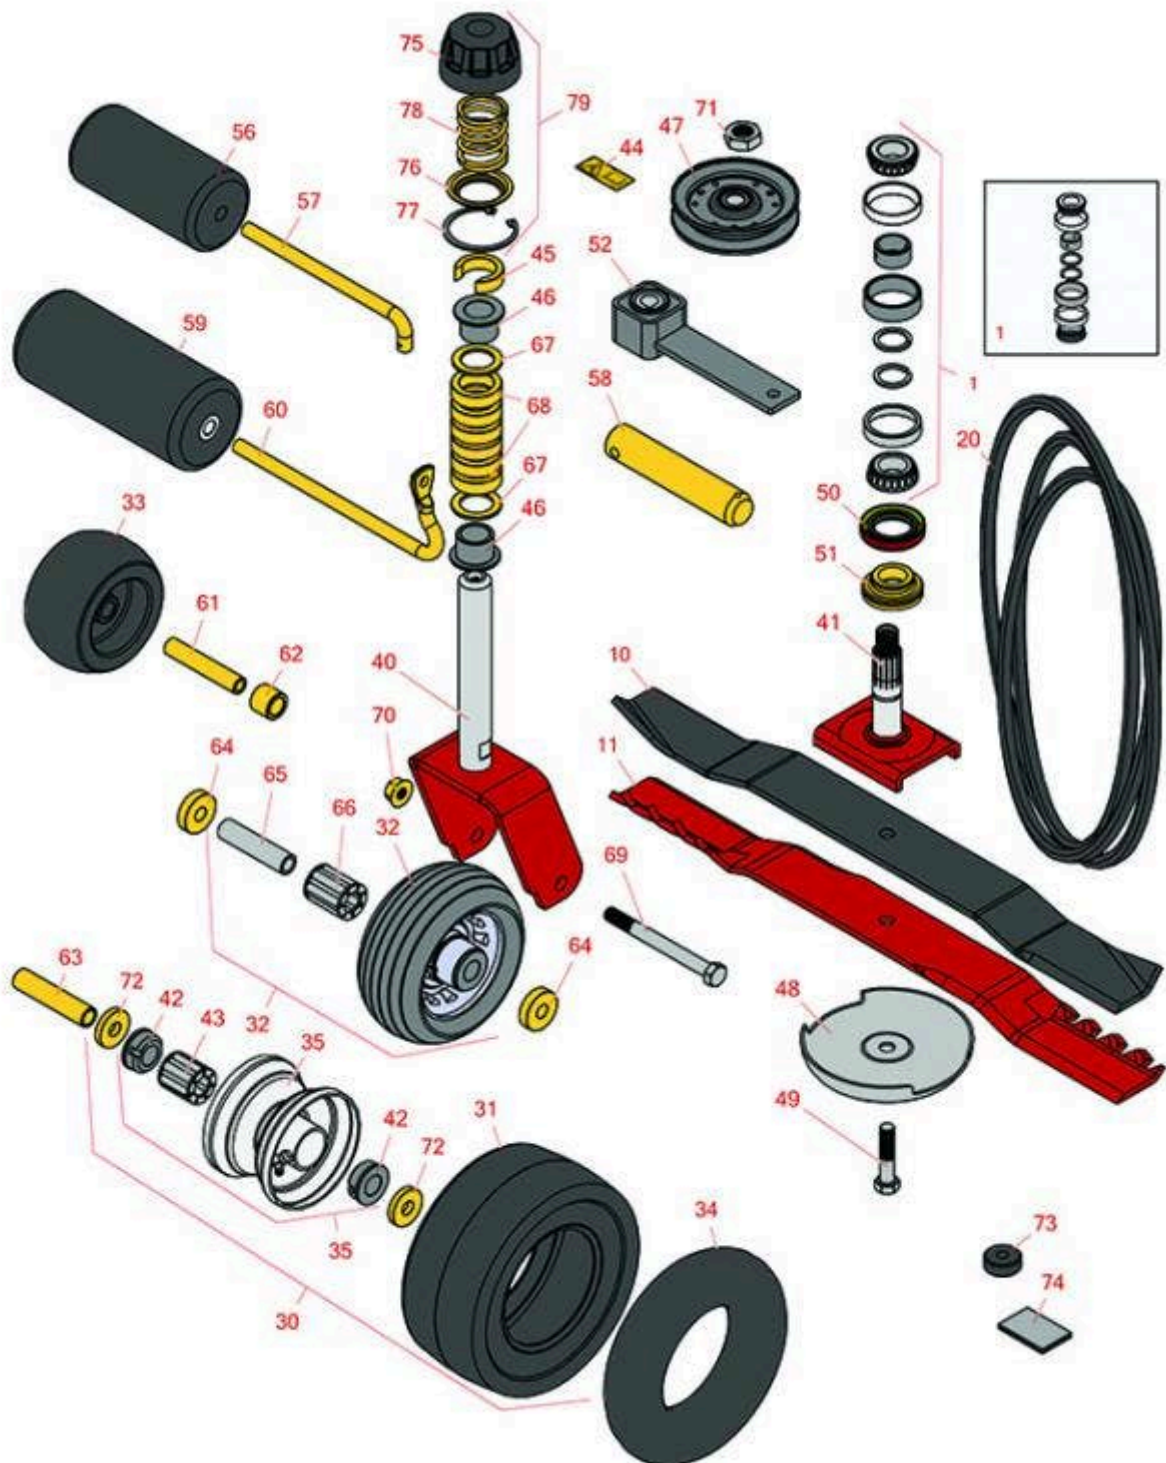

Replaces Toro Groundsmaster 224 Parts

Rotary Mower - Models 30224
72in Rotary Deck - Model 30553

All original equipment manufacturers names and part numbers are used for identification purposes only, and we are in no way implying that our products are original equipment parts. Prices subject to change without notice.

Replaces Toro Groundsmaster 224 Parts

Rotary Mower - Models 30224
72in Rotary Deck - Model 30553

Item No	R&R Part No.	OEM Part No.	Description	Qty Req	Price Each	Order Quantity
---------	--------------	--------------	-------------	---------	------------	----------------

Overhaul Kits

1	R46-8530	27-0960, 46-8530	Bearing - Set with Rings/Spacers	1	46.95	
---	-----------------	---------------------	----------------------------------	---	--------------	--

Tech Note: Includes 2 ea: R254-72 Bearings, R254-94 Cones, Spacers & Rings:

33	R68-2730	1-603299, 68-2730	Wheel - Anti Scalp	1	7.85	
----	-----------------	----------------------	--------------------	---	-------------	--

34	R100-5832	100-5832	Tube - Castor Wheel 2.80/2.50-4	1	2.05	
----	------------------	----------	---------------------------------	---	-------------	--