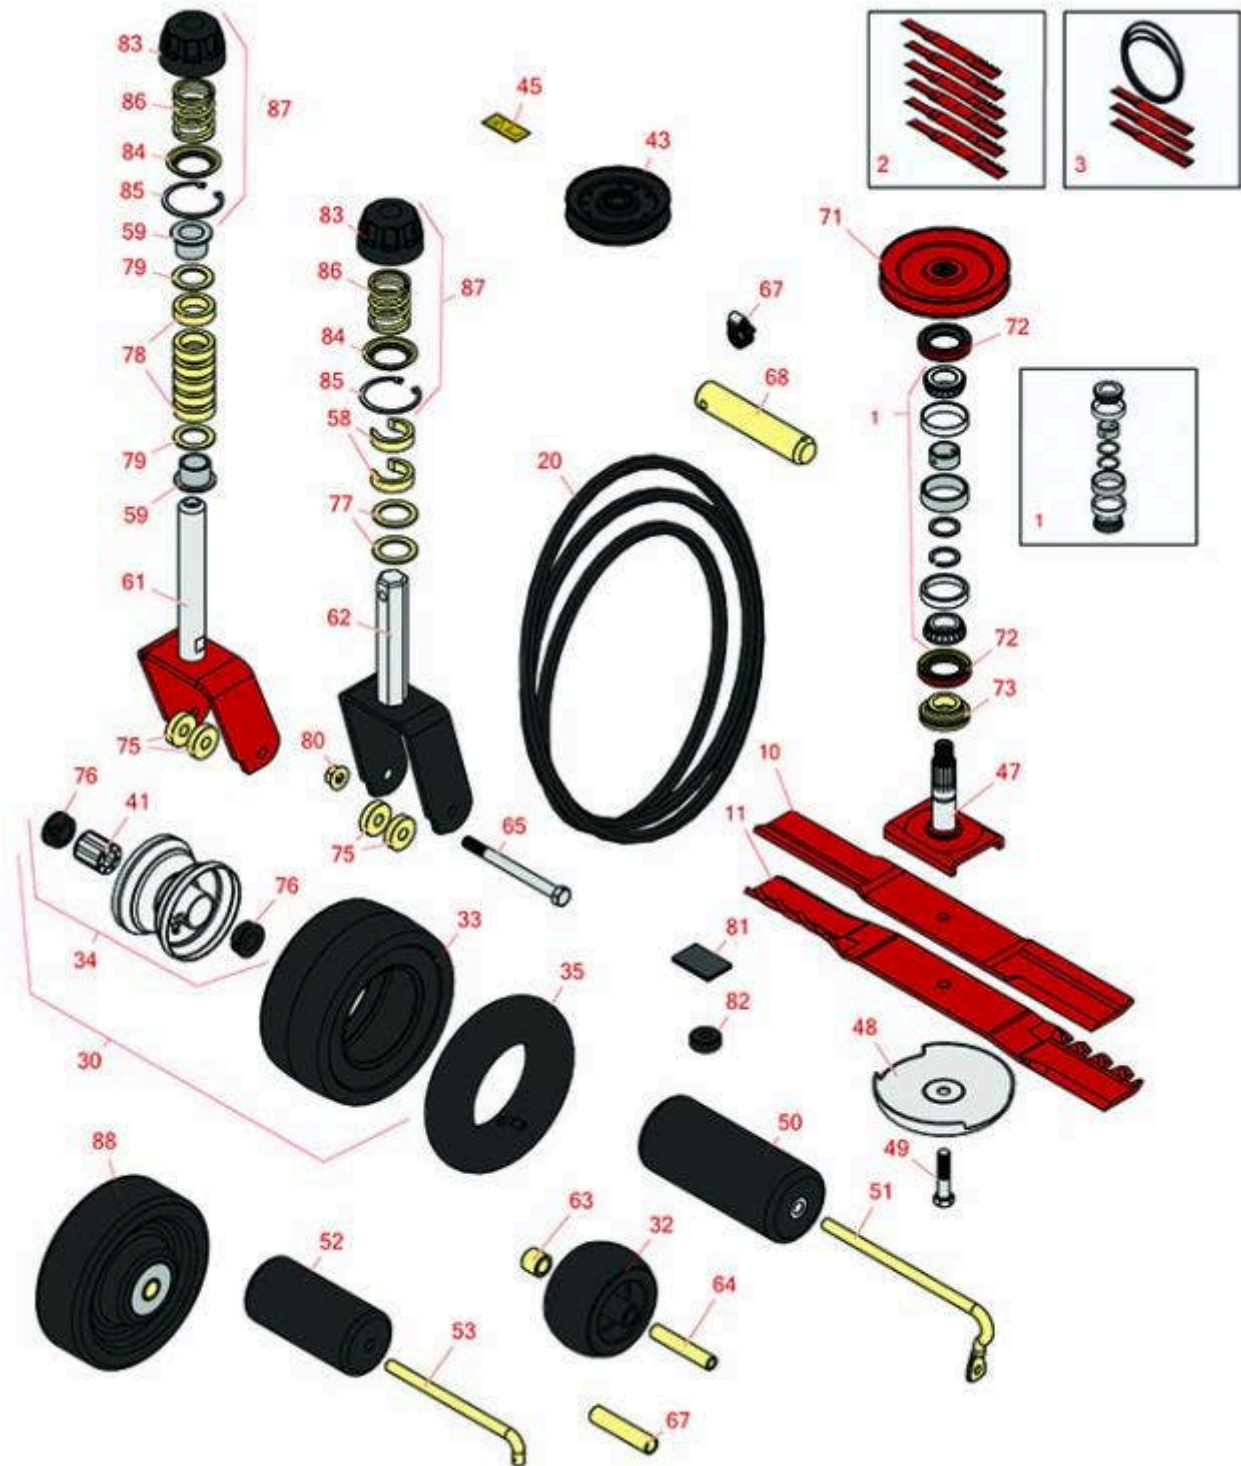

# Replaces Toro Groundsmaster 224 Parts

Rotary Mower - Models 30224  
62in Rotary Deck - Model 30551

All original equipment manufacturers names and part numbers are used for identification purposes only, and we are in no way implying that our products are original equipment parts. Prices subject to change without notice.

# Replaces Toro Groundsmaster 224 Parts

Rotary Mower - Models 30224  
62in Rotary Deck - Model 30551

Item No	R&R Part No.	OEM Part No.	Description	Qty Req	Price Each	Order Quantity
---------	--------------	--------------	-------------	---------	------------	----------------

*Tech Note: Includes 2 ea: R254-72 Bearings, R254-94 Cones, Spacers & Rings:*

3	<b>R95-3071</b>	95-3071	Kit - Blade and Belt	1	<b>0.00</b>	
---	-----------------	---------	----------------------	---	-------------	--

*Tech Note: Includes 3 ea: R44-6250-03 Rotary Blade; 1 ea: R44-6260 Deck Belt:*