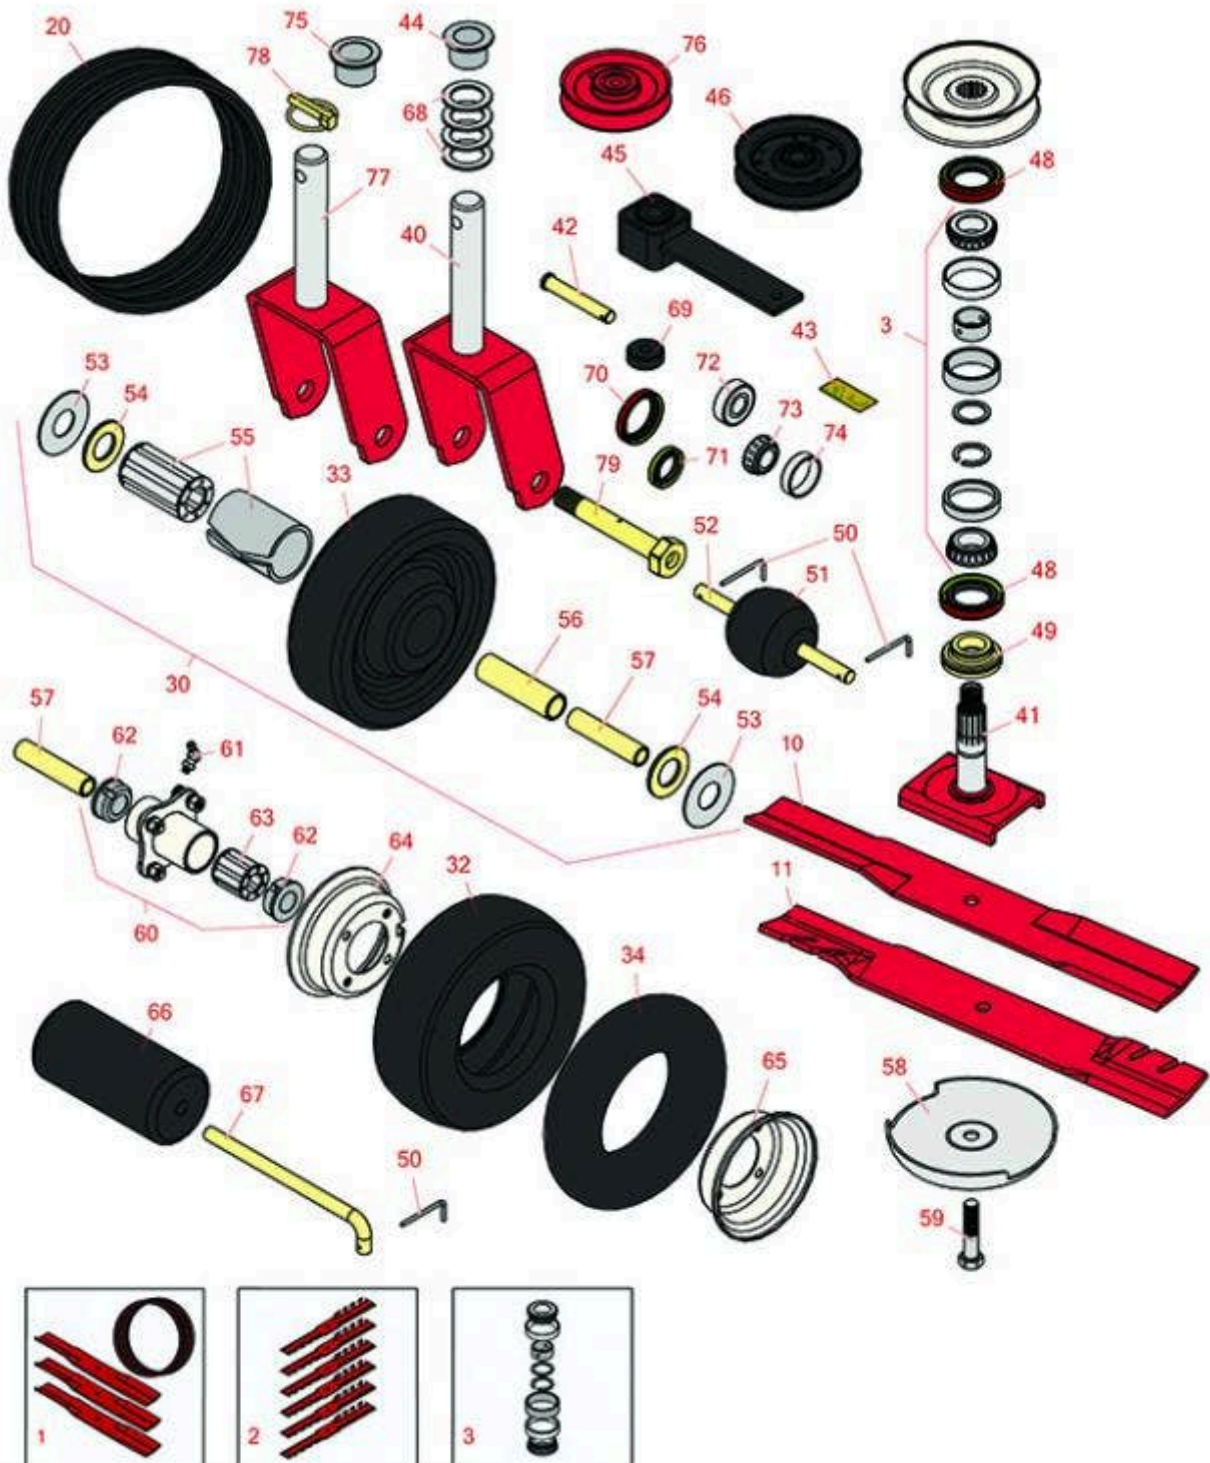

Replaces Toro Groundsmaster 224 Parts

Rotary Mower - Models 30224
52in Deck - Model 30555

All original equipment manufacturers names and part numbers are used for identification purposes only, and we are in no way implying that our products are original equipment parts. Prices subject to change without notice.

Replaces Toro Groundsmaster 224 Parts

Rotary Mower - Models 30224
52in Deck - Model 30555

Item No	R&R Part No.	OEM Part No.	Description	Qty Req	Price Each	Order Quantity
---------	--------------	--------------	-------------	---------	------------	----------------

Overhaul Kits

1	R95-3070	95-3070	Kit - Blade and Belt	1	0.00	
---	-----------------	---------	----------------------	---	-------------	--

Tech Note: Includes: 3 ea: R27-0990 Rotary Blades & 1 ea. R27-1160 Deck Belt.:

Tech Note: Includes 2 ea: R254-72 Bearings, R254-94 Cones, Spacers & Rings:

Rotary Blades

10	R27-0990	27-0990, 27-0990-03	Mower Blade	3	16.15	
----	-----------------	------------------------	-------------	---	--------------	--