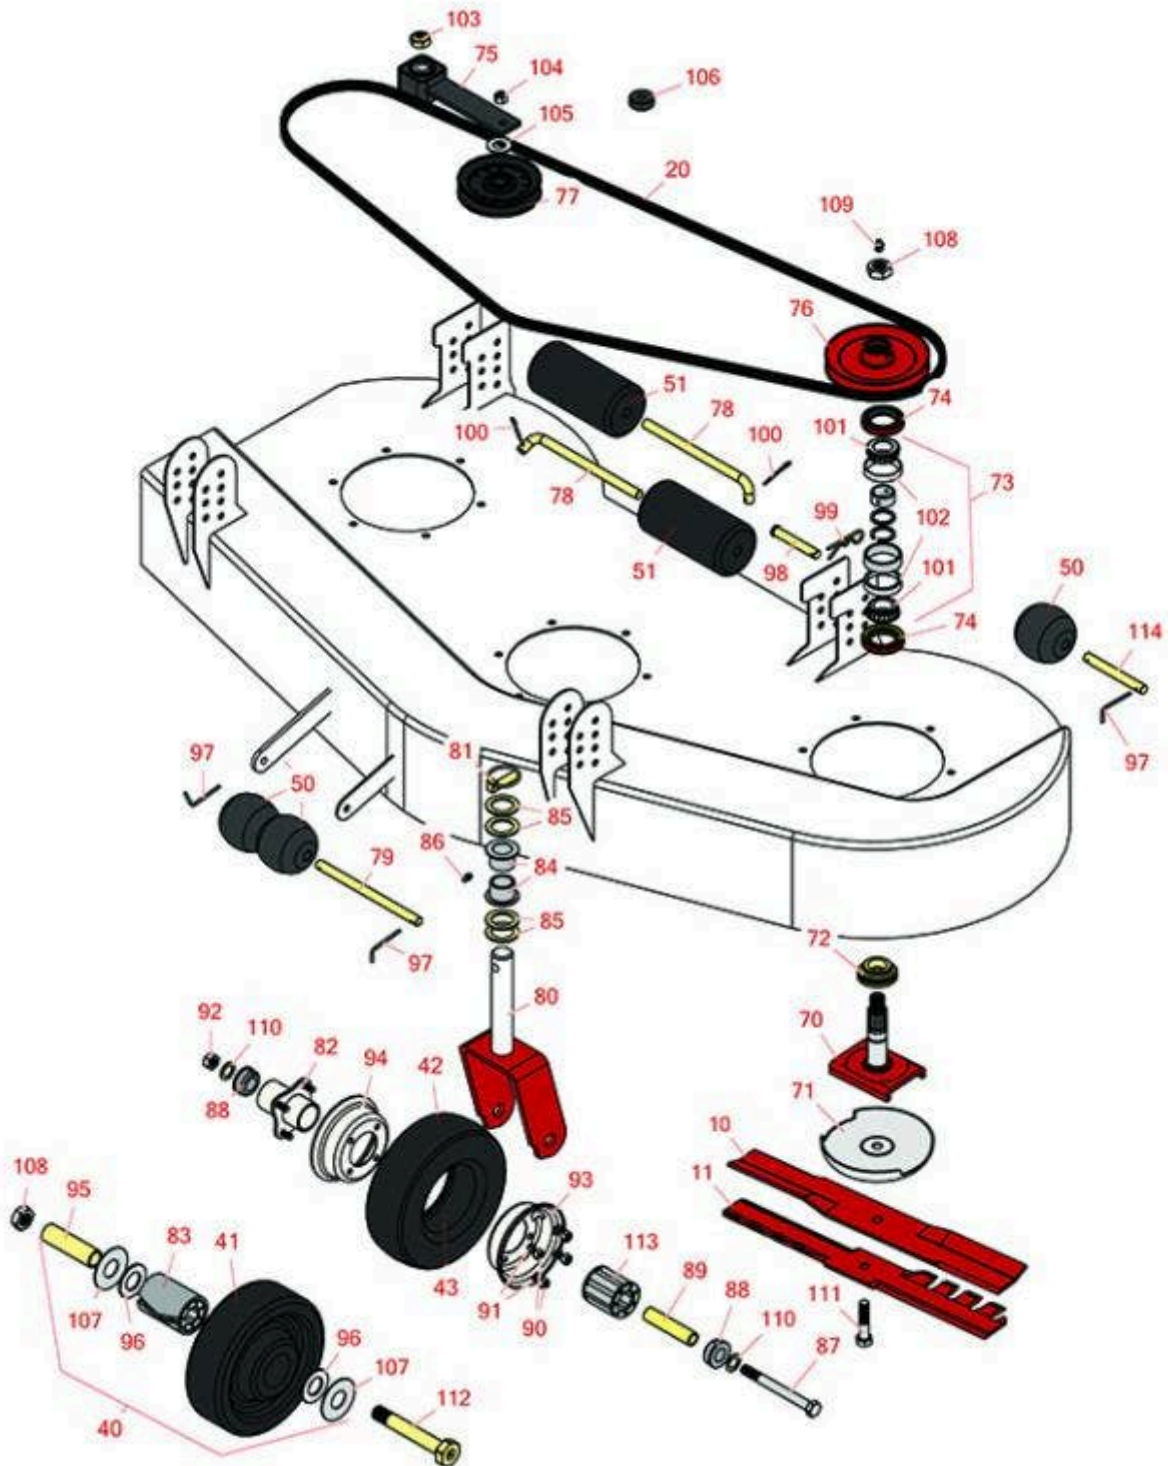

# Replaces Toro Groundsmaster 220-D Parts

Rotary Mower - Model 30794

52in Side Discharge Deck - Model 30555

All original equipment manufacturers names and part numbers are used for identification purposes only, and we are in no way implying that our products are original equipment parts. Prices subject to change without notice.

# Replaces Toro Groundsmaster 220-D Parts

Rotary Mower - Model 30794

52in Side Discharge Deck - Model 30555

Item No	R&R Part No.	OEM Part No.	Description	Qty Req	Price Each	Order Quantity
<b>Blades</b>						
10	<b>R27-0990</b>	27-0990, 27-0990-03	Mower Blade	3	<b>16.15</b>	
10	<b>R44-6250</b>	44-6250, 44-6250-03	Mower Blade	3	<b>19.05</b>	
11	<b>R104-1301</b>	104-1301	Mower Blade - Gator Mulcher	3	<b>15.70</b>	
<b>Belts</b>						
20	<b>R150515</b>	27-1160	Belt - Deck Gm 52	1	<b>50.80</b>	
<i>Tech Note: Ser# 2000001-2999999:</i>						
20	<b>R57-0240</b>	57-0240	Belt - Deck	1	<b>68.30</b>	
20	<b>R44-6260</b>	44-6260	Belt - Deck	1	<b>47.70</b>	
<b>Wheels</b>						
40	<b>R27-1050</b>	27-1050, 46-8230	Wheel Assy	2	<b>82.45</b>	
41	<b>R27-1190</b>	27-1190	Wheel Only - Gm 52 Deck	2	<b>42.35</b>	
42	<b>RCT5120081</b>	68-8960	Tire - 8x3.00-4 Nhs (4 Ply) Carlisle Smooth	2	<b>19.90</b>	
43	<b>R68-8950</b>	68-8950	Tube - Castor Wheel 9x3.50-4 TR87	2	<b>5.45</b>	
<b>Rollers</b>						
50	<b>R29-4820</b>	29-4820	Roller	6	<b>16.55</b>	
51	<b>R36-1740</b>	36-1740	Roller - Rotary Deck	2	<b>21.25</b>	
<b>Other Parts Available</b>						
70	<b>R27-0920</b>	27-0920	Spindle - Splined - 4-5/8 in	3	<b>73.95</b>	