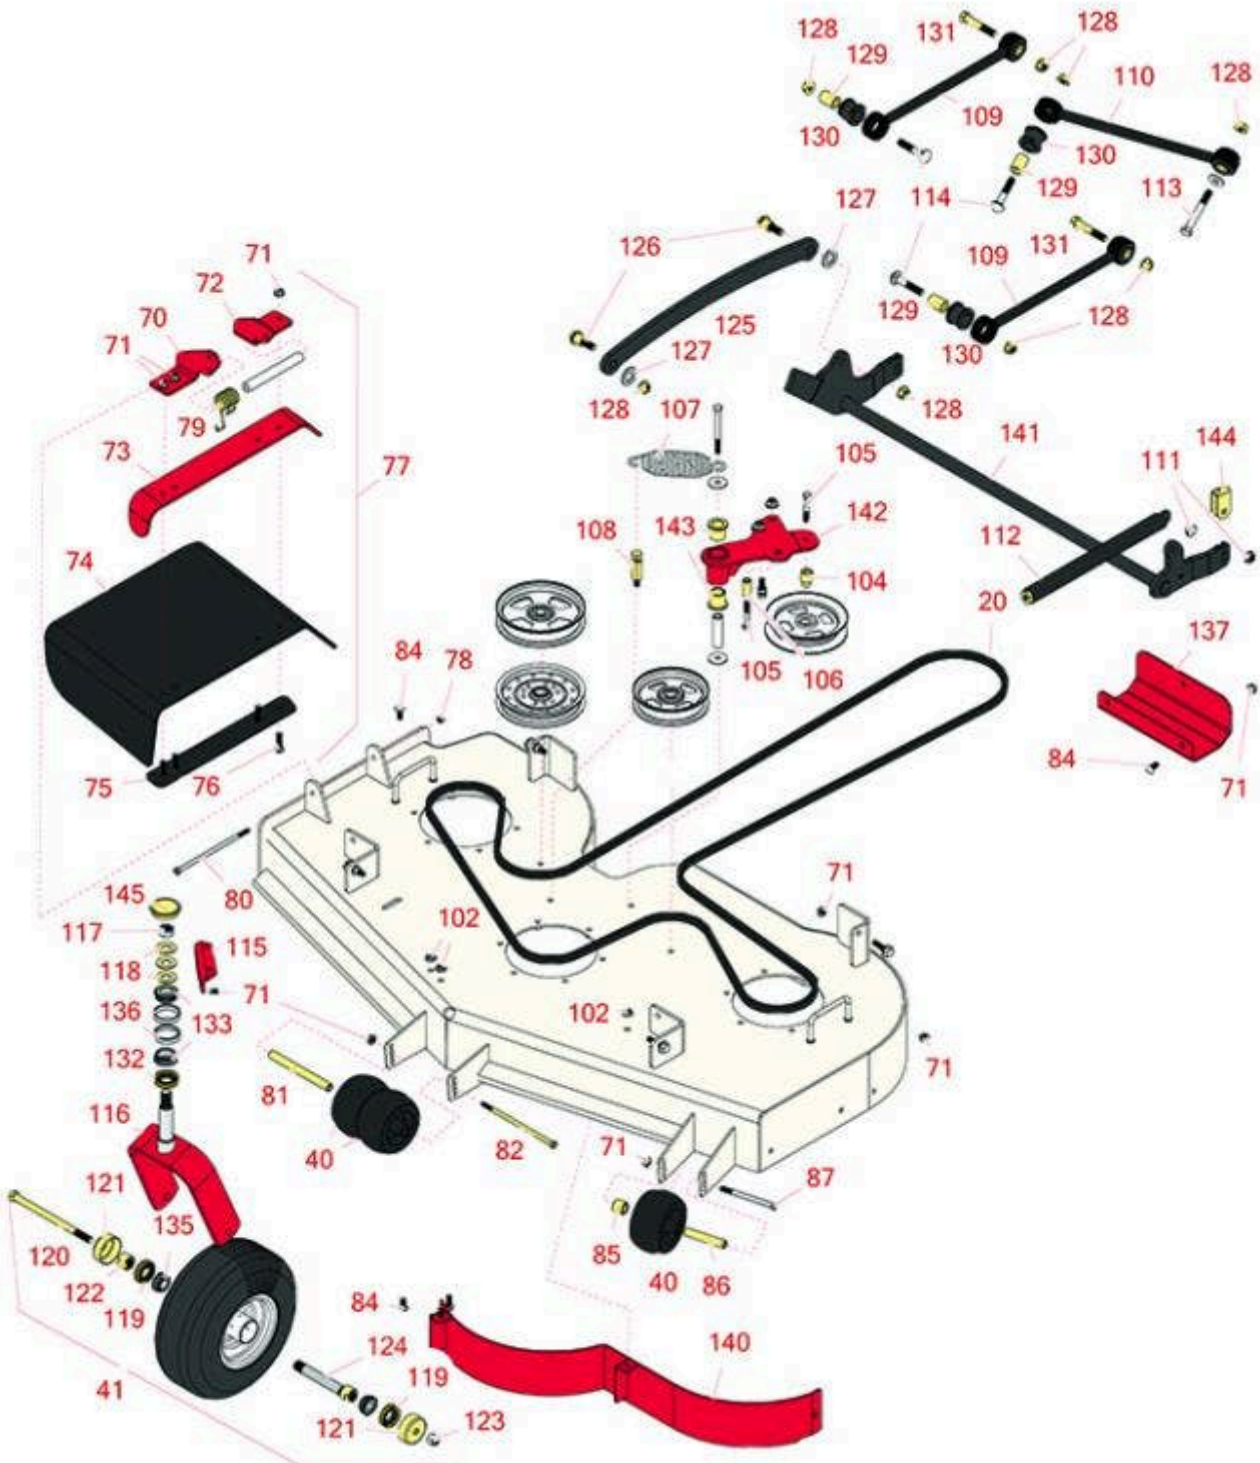

Replaces Toro Z Master Professional 5000 Parts

Zero Turn Mower with 48in deck - Model 72904
48in Side Discharge Deck

All original equipment manufacturers names and part numbers are used for identification purposes only, and we are in no way implying that our products are original equipment parts. Prices subject to change without notice.

Replaces Toro Z Master Professional 5000 Parts

Zero Turn Mower with 48in deck - Model 72904
48in Side Discharge Deck

Item No	R&R Part No.	OEM Part No.	Description	Qty Req	Price Each	Order Quantity
Belts						
20	R115-7407	115-7407	Belt- V	1	109.25	
Wheels						
40	R68-2730	1-603299, 68-2730	Wheel - Anti Scalp	3	7.85	
41	R109-9126	109-9126	Tire & Wheel - 13x5.00-6 - White	2	135.75	
41	R127-9531	127-9531	Tire & Wheel - 13x5.00-6 - Grey	2	148.60	
Other Parts Available						
70	R106-3253-01	106-3253-01	Plate-Hinge, Front	1	22.95	
71	R104-8301	104-8301, 104-9301, 109-6658, 133-7570	Locknut - 3/8-16 Nylon Flanged	33	0.84	
72	R108-4059-01	108-4059-01	Plate-Hinge, Rear	1	22.95	
73	R106-3246-01	106-3246-01	Deflector	1	37.35	
74	R151416	108-5029, 110-0759, 151416	Deflector - Long	1	37.35	
75	R106-3248-03	106-3248-03	Strap - Discharge	1	14.20	
76	R3231-4	01-157-0440, 01-173-0612, 3231-4	Bolt - Carriage 3/8-16 x 1-1/2	4	1.20	
77	R108-2792	108-2792	Rubber Deflector Assy	1	97.35	
78	R3296-47	3296-47	Locknut - 5/16-18 Jam Nyloc	1	0.59	
79	R108-4052	108-4052	Spring - Torsion	1	14.60	
80	R322-50	322-50	Bolt - Hx HD 5/16-18 x 7 1/2	1	3.75	