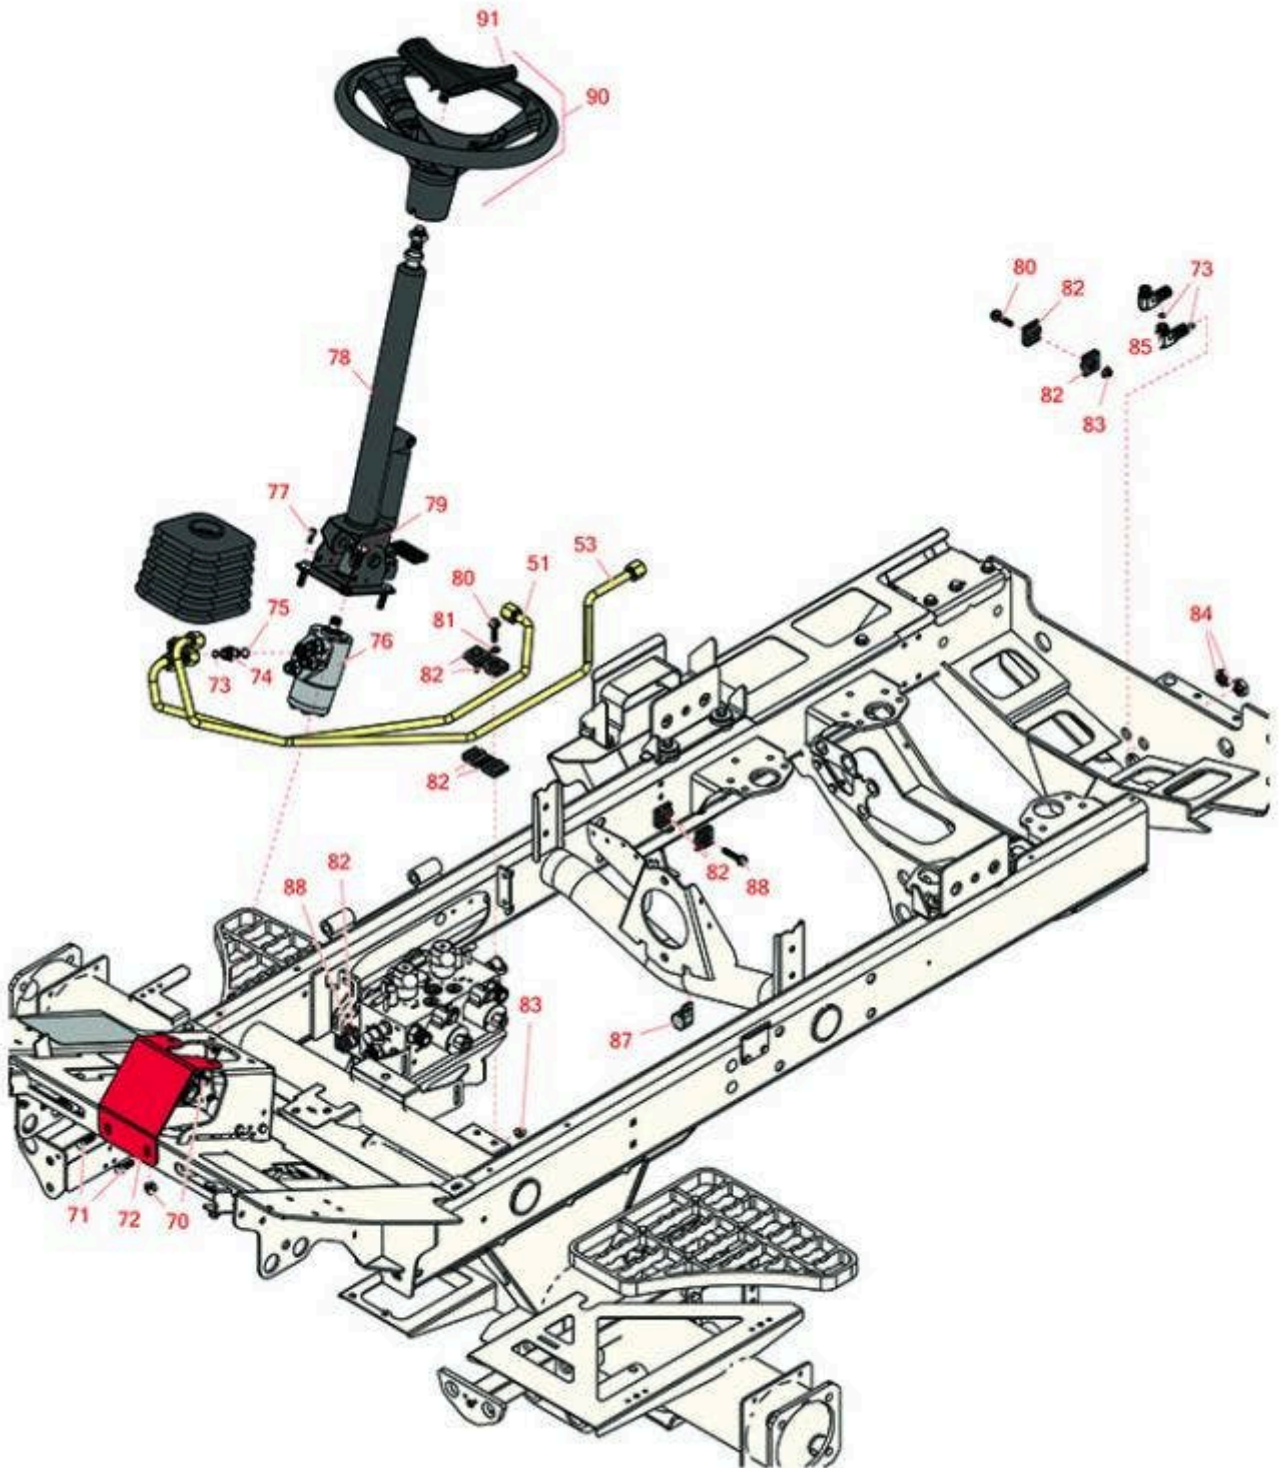

Replaces Toro Reelmaster 5410-D Parts

Traction Unit - with Yanmar Engine
Steering Column

All original equipment manufacturers names and part numbers are used for identification purposes only, and we are in no way implying that our products are original equipment parts. Prices subject to change without notice.

Replaces Toro Reelmaster 5410-D Parts

*Traction Unit - with Yanmar Engine
Steering Column*

Item No	R&R Part No.	OEM Part No.	Description	Qty Req	Price Each	Order Quantity
Hoses						
51	R108-1710	108-1710	Tube Assy	1	61.95	
53	R108-1711	108-1711	Tube Assy	1	78.35	
Other Parts Available						
70	R104-8301	104-8301, 104-9301, 109-6658, 133-7570	Locknut - 3/8-16 Nylon Flanged	14	0.84	
71	R3234-11	3234-11	Bolt - Hex Washer HD	2	1.05	
72	R110-8876-01	110-8876-01	Brace - Column	1	30.60	
73	R237-22	107-8844, 237-22, 237-78	O-Ring	4	0.62	
74	R340-2	340-2, 60-1920	Hydraulic Fitting - Striaight	4	6.50	
75	R237-42	237-42, 31-4160	O-Ring	4	0.80	
76	R106-3621	106-3621	Valve - Steering	1	499.90	
77	R105-2409	105-2409	M6-1.0 x 16 Socket HD C/S Pln	4	1.20	
78	R106-3622	106-3622	Column Assy - Tilt	1	435.85	
79	R3274-1	3274-1	Bolt - 3/8-16 x 1 1/4 Soc HD Cap	4	4.95	
80	R322-7	01-150-0750, 01-150-0760, 01-178-0512, 20-28-AD, 20-28-AGD, 322-7, 3223-4	Bolt - Hex HD 5/16-18 x 1-1/2	2	0.62	