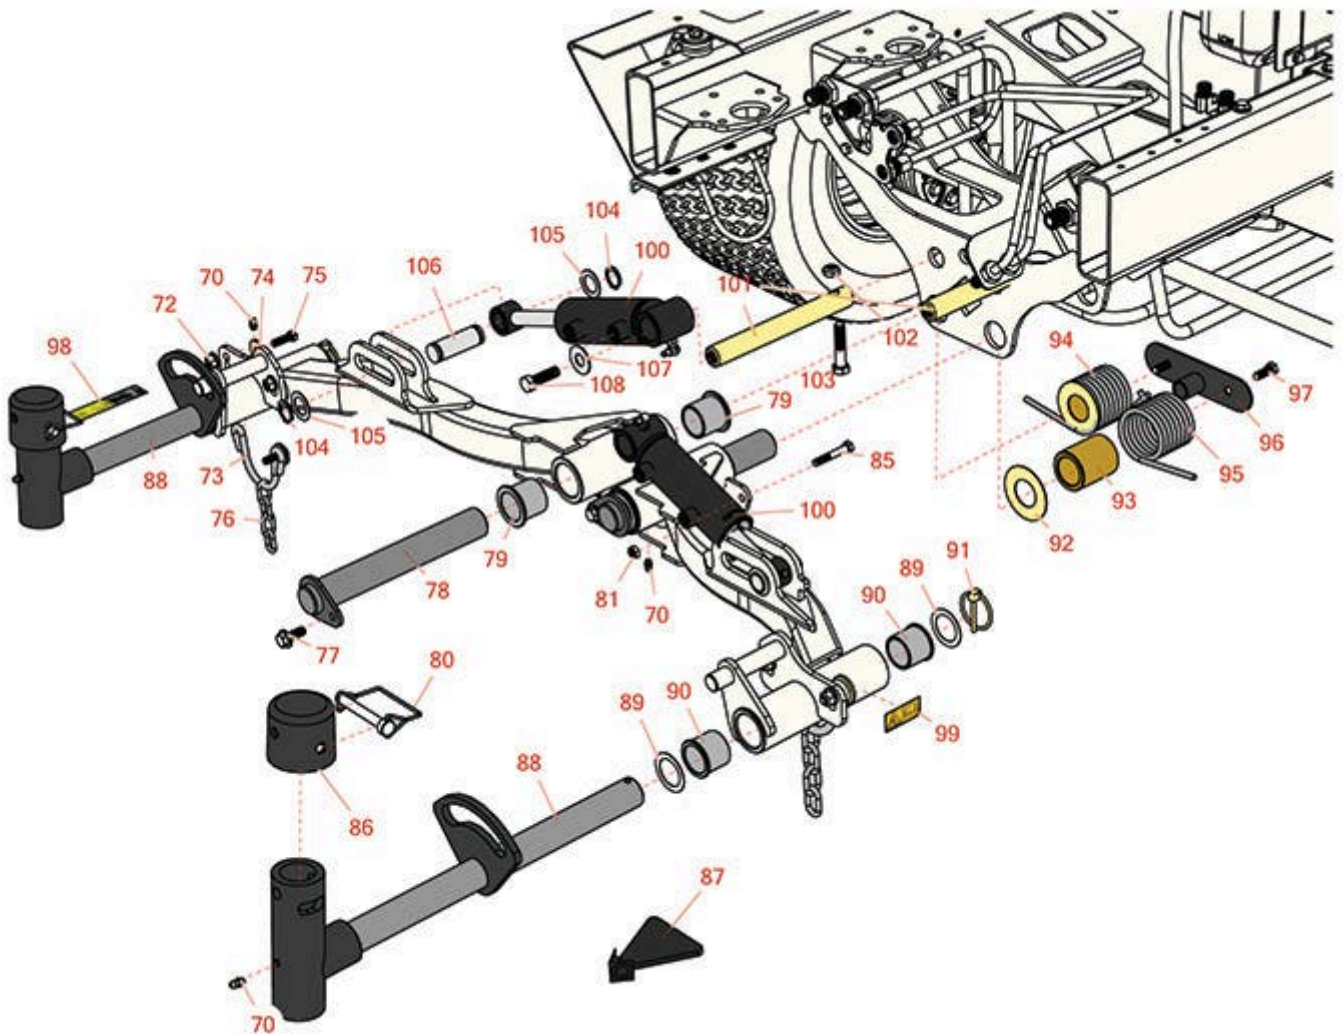

Replaces Toro Reelmaster 5410-D Parts

Traction Unit - with Yanmar Engine
Rear Lift Arm

All original equipment manufacturers names and part numbers are used for identification purposes only, and we are in no way implying that our products are original equipment parts. Prices subject to change without notice.

Replaces Toro Reelmaster 5410-D Parts

*Traction Unit - with Yanmar Engine
Rear Lift Arm*

Item No	R&R Part No.	OEM Part No.	Description	Qty Req	Price Each	Order Quantity
---------	--------------	--------------	-------------	---------	------------	----------------

Other Parts Available

70	R302-5	21-6010, 302-11, 302-37, 302-47, 302-5, 302-57, 302-58, 302-6, 31-0300, 32-9660, 60-0800, 62-3880, 92-4181	Fitting - Grease	4	0.27	
72	R104-8301	104-8301, 104-9301, 109-6658, 133-7570	Locknut - 3/8-16 Nylon Flanged	4	0.84	
73	R110-0922	110-0922	Hoop - Chain	2	8.35	
74	R63-8410	53-6380, 63-4810, 63-8410	Washer - Isolator Bushing	4	0.77	
75	R400264	01-150-0180, 01-178-0610, 20-48-AD, 20-48-AGD, 32-9160, 3224-3, 323-29, 323-7, 400264, 908035P	Bolt - Hex HD 3/8-16 x 1-1/4	4	0.40	
76	R84-2450	84-2450	Chain - Straight 4	2	4.55	
77	R32144-14	32104-32, 32104-49, 32144-14	Bolt - Hex Washer 5/16-18 x 5/8	2	2.45	
78	R107-2062	107-2062	Pin Assy	2	69.65	

Replaces Toro Reelmaster 5410-D Parts

*Traction Unit - with Yanmar Engine
Rear Lift Arm*

Item No	R&R Part No.	OEM Part No.	Description	Qty Req	Price Each	Order Quantity
108	R325-7	01-150-0380, 01-178-0814, 3226-3, 325-7, 48-9490	Bolt - 1/2-13 x 1 3/4 Hex HD Gr 5	2	0.84	