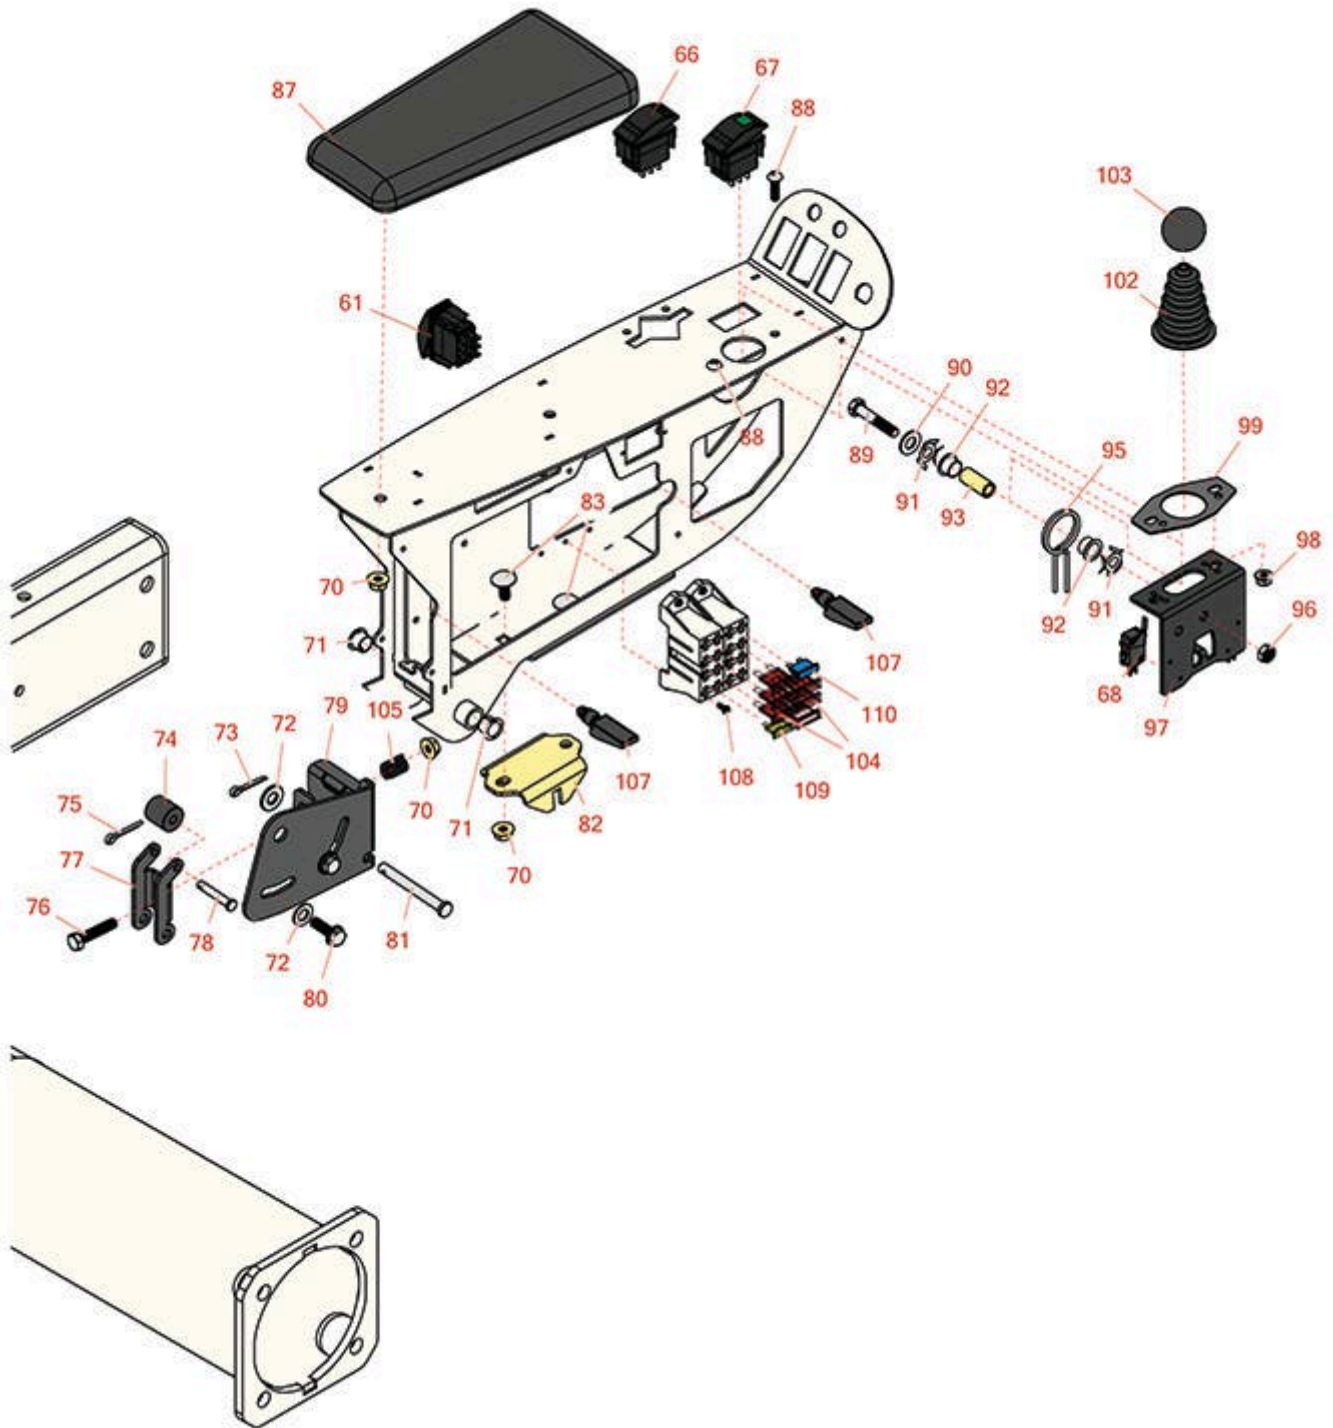

Replaces Toro Reelmaster 5410-D Parts

Traction Unit - with Yanmar Engine
Joystick Bracket

All original equipment manufacturers names and part numbers are used for identification purposes only, and we are in no way implying that our products are original equipment parts. Prices subject to change without notice.

Replaces Toro Reelmaster 5410-D Parts

*Traction Unit - with Yanmar Engine
Joystick Bracket*

Item No	R&R Part No.	OEM Part No.	Description	Qty Req	Price Each	Order Quantity
Gauges and Controls						
61	R95-8999	95-8999	Switch - Headlight	1	28.80	
66	R100-1535	100-1535, 100-8492	Switch	1	60.05	
67	R105-4232	105-4232	Switch - Enable-Disable	1	48.75	
68	R108-6496	108-6496	Micro Switch w/Boot	2	11.30	
Other Parts Available						
70	R104-8300	104-8300, 104-8300 , 119-4041	Locknut - 5/16-18 Flanged Y/Zinc	5	0.47	
71	R256-257	256-257, 256-295	Nyliner Bushing	2	2.45	
72	R453009	01-166-0400, 24-10-BD, 24-9-AD, 32-9650, 3256-2, 3256-23, 3256-3, 3256-67, 3290-217, 3556-3, 4-2390, 7-0152	Washer - Flat 5/16 SAE	2	0.13	
73	R3272-10	01-151-0120, 105-7512, 3272-10, N/A	Pin - Cotter 1/8 x 3/4	1	0.13	
74	R110-8856	110-8856	Spacer	1	13.95	
75	R3272-1	3272-1, 3272-51, 352-111, 352-142, 58-1480	Pin-Cotter	1	0.22	