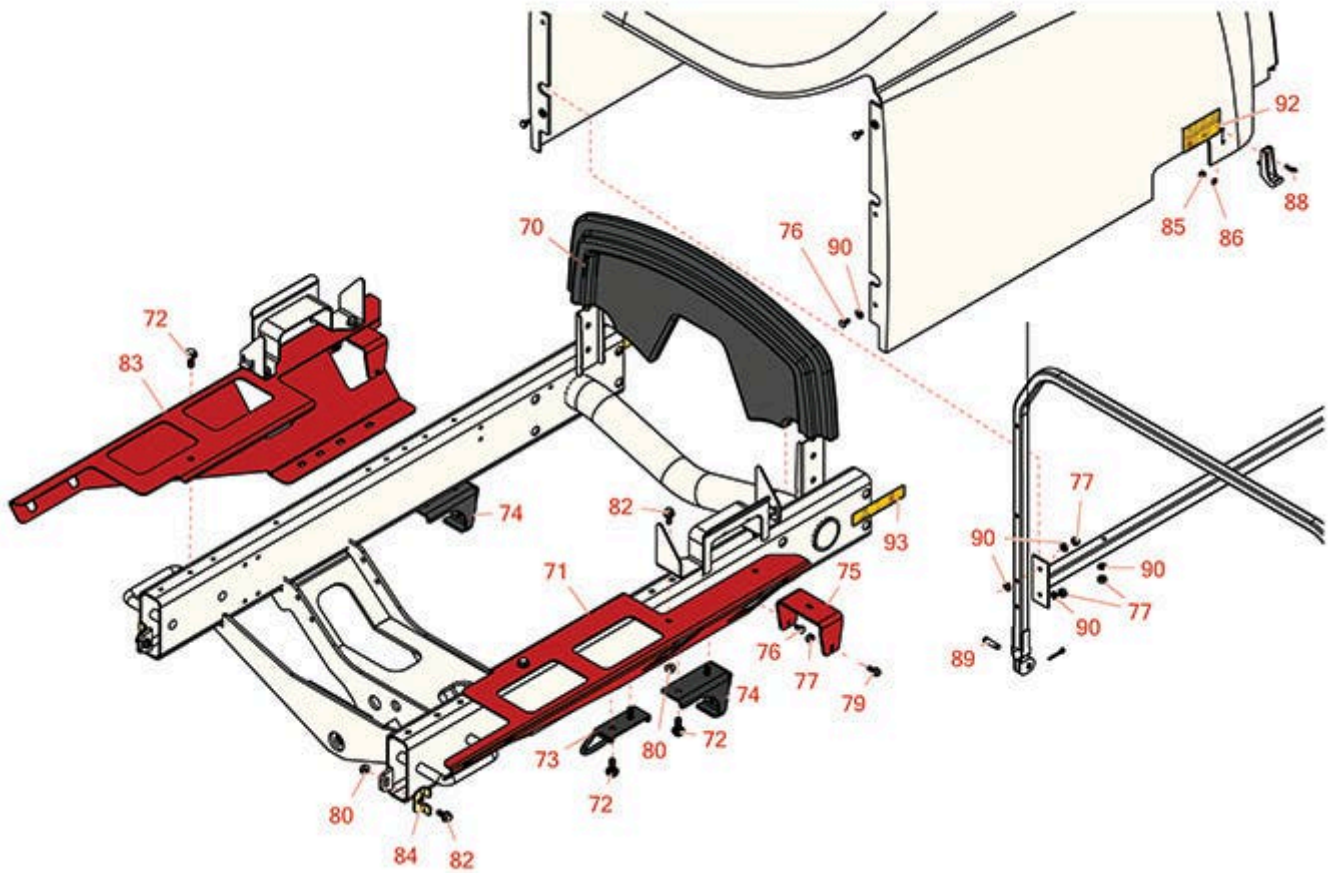

Replaces Toro Reelmaster 5410-D Parts

Traction Unit - with Yanmar Engine
Hood & Body

All original equipment manufacturers names and part numbers are used for identification purposes only, and we are in no way implying that our products are original equipment parts. Prices subject to change without notice.

Replaces Toro Reelmaster 5410-D Parts

*Traction Unit - with Yanmar Engine
Hood & Body*

Item No	R&R Part No.	OEM Part No.	Description	Qty Req	Price Each	Order Quantity
Other Parts Available						
70	R108-7587	108-7587	Saddle-Hood	1	91.50	
71	R110-5254-01	110-5254-01	Adapter-Hood, RH	1	82.95	
72	R32144-14	32104-32, 32104-49, 32144-14	Bolt - Hex Washer 5/16-18 x 5/8	8	2.45	
73	R110-8999	110-8999	Muffler Guard	1	22.30	
74	R110-0979-03	110-0979-03	Bracket-Deflector	2	22.80	
75	R110-5256-01	110-5256-01	Bracket - Latch - Hood	2	17.85	
76	R12-3270	12-3270, 30-0700, 32104-17, 9266714, Aug-80	Bolt - Hex Washer 1/4-20 x 1/2	6	1.45	
77	R301504	2296-42, 301504, 32127-24, 32128-33, 32146-17, 3296-16, 3296-42, 3296-42 , 915661P	Locknut - ESNA 1/4-20	8	0.18	
77	R104-7201	104-7201	Locknut - 1/4-20 ESNA Flanged	8	0.62	
79	R3234-33	3234-33	Bolt - 1/4-20 x 3/4 Serr Hex Flanged	2	0.51	
80	R104-8300	104-8300, 104-8300 , 119-4041	Locknut - 5/16-18 Flanged Y/Zinc	6	0.47	
82	R3234-5	3234-5, 62-3310	Bolt - 5/16-18x3/4 Hx Ser Was HD	6	0.74	
83	R110-5253-01	110-5253-01	Adapter-Hood, LH	1	82.95	