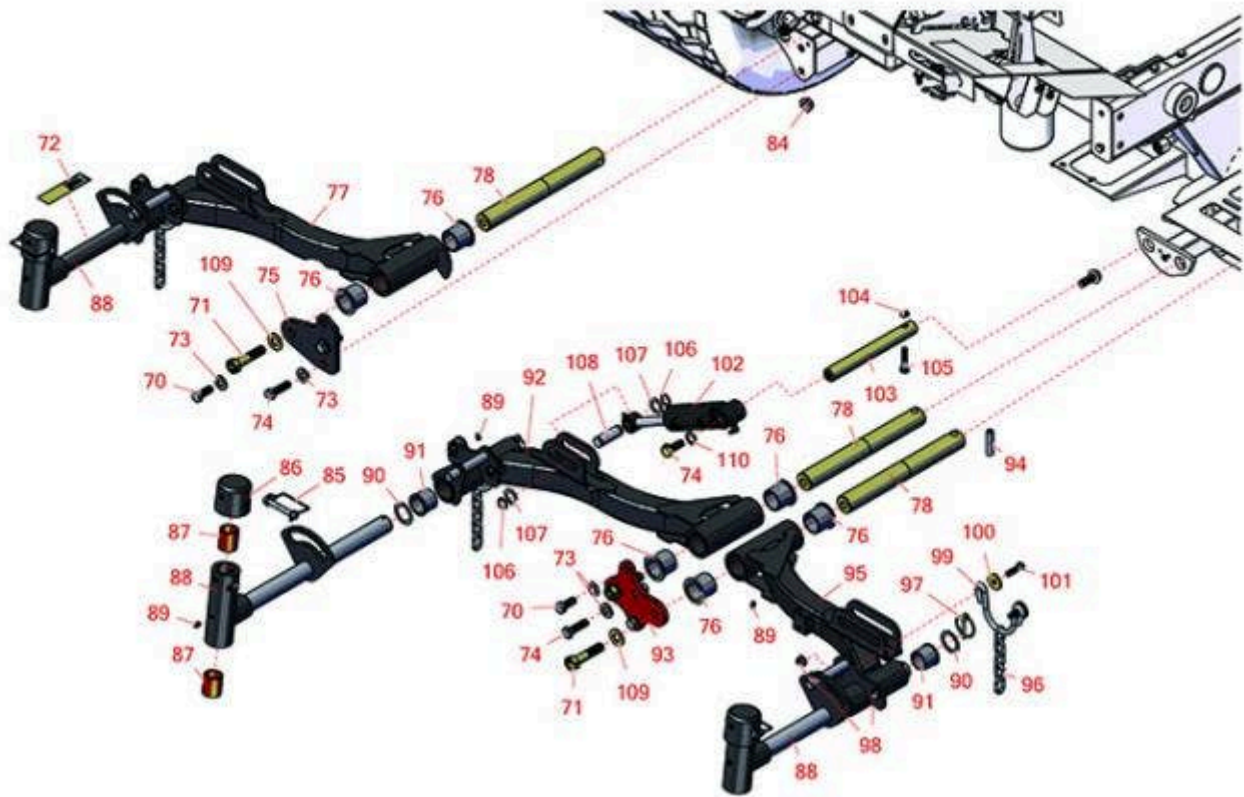

Replaces Toro Reelmaster 5410-D Parts

Traction Unit - with Yanmar Engine
Front Lift Arm

All original equipment manufacturers names and part numbers are used for identification purposes only, and we are in no way implying that our products are original equipment parts. Prices subject to change without notice.

Replaces Toro Reelmaster 5410-D Parts

*Traction Unit - with Yanmar Engine
Front Lift Arm*

Item No	R&R Part No.	OEM Part No.	Description	Qty Req	Price Each	Order Quantity
---------	--------------	--------------	-------------	---------	------------	----------------

Replaces Toro Reelmaster 5410-D Parts

*Traction Unit - with Yanmar Engine
Front Lift Arm*

Item No	R&R Part No.	OEM Part No.	Description	Qty Req	Price Each	Order Quantity
84	R301504	2296-42, 301504, 32127-24, 32128-33, 32146-17, 3296-16, 3296-42, 3296-42 , 915661P	Locknut - ESNA 1/4-20	2	0.18	
85	R107-7400	107-7400	Pin - Lynch	3	6.95	
86	R107-4027	107-4027	Cap - Pivot Yoke	3	14.25	
87	R256-254	256-254	Bushing 1-1/8 x 1.375 x 1.5	6	5.15	
88	R107-2052	107-2052, 138-1248	Pivot Yoke Assy	3	250.95	
89	R302-5	21-6010, 302-11, 302-37, 302-47, 302-5, 302-57, 302-58, 302-6, 31-0300, 32-9660, 60-0800, 62-3880, 92-4181	Fitting - Grease	5	0.27	
90	R76-2980	76-2980	Washer - Thrust	6	4.55	
91	R104-0015	104-0015, 104-8339	Bushing - Flanged	4	5.15	
92	R110-0991	110-0991	Lift Arm - No. 1	1	311.50	
93	R117-5154-01	117-5154-01	Plate-Bridge 1 and 4	1	25.10	
94	R32121-122	01-153-0140, 32121-122	Pin - Roll 1/2 x 2	3	1.50	