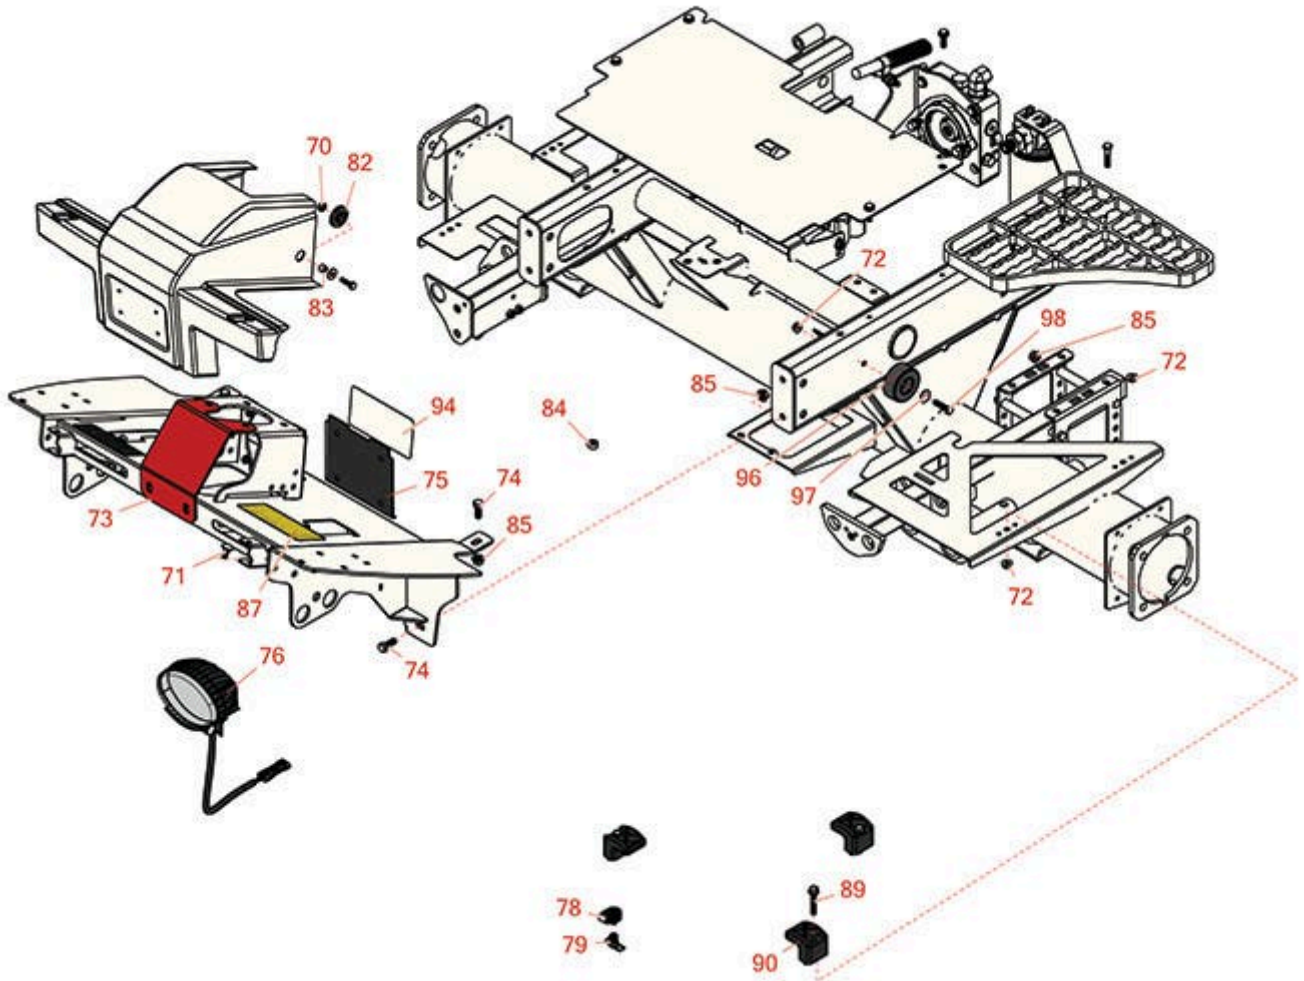

Replaces Toro Reelmaster 5410-D Parts

Traction Unit - with Yanmar Engine
Front Frame

All original equipment manufacturers names and part numbers are used for identification purposes only, and we are in no way implying that our products are original equipment parts. Prices subject to change without notice.

Replaces Toro Reelmaster 5410-D Parts

*Traction Unit - with Yanmar Engine
Front Frame*

Item No	R&R Part No.	OEM Part No.	Description	Qty Req	Price Each	Order Quantity
---------	--------------	--------------	-------------	---------	------------	----------------

Replaces Toro Reelmaster 5410-D Parts

*Traction Unit - with Yanmar Engine
Front Frame*

Item No	R&R Part No.	OEM Part No.	Description	Qty Req	Price Each	Order Quantity
84	R92-2379	92-2379	Clamp - Hose	1	0.41	
85	R104-8301	104-8301, 104-9301, 109-6658, 133-7570	Locknut - 3/8-16 Nylon Flanged	8	0.84	
87	R110-8924	110-8924	Decal-Danger	1	13.30	
89	R94-5780	94-5780	Bolt - 5/16-18 x 1 3/4 Hx Fl	2	2.35	
90	R107-4543	107-4543	Clamp	2	6.30	
94	R110-0986	110-0986	Decal - Cover Plate	1	5.85	
96	R108-1605	108-1605	Bumper-Recess	1	5.85	
97	R310266	3256-23, 3256-3, 3556-3	Washer - Flat 5/16 USS	1	0.23	
98	R400190	01-150-0720, 01-178-0510, 30-8680, 322-6, 513343	Bolt - Hex HD 5/16-18 x 1-1/4 GR5	1	0.40	