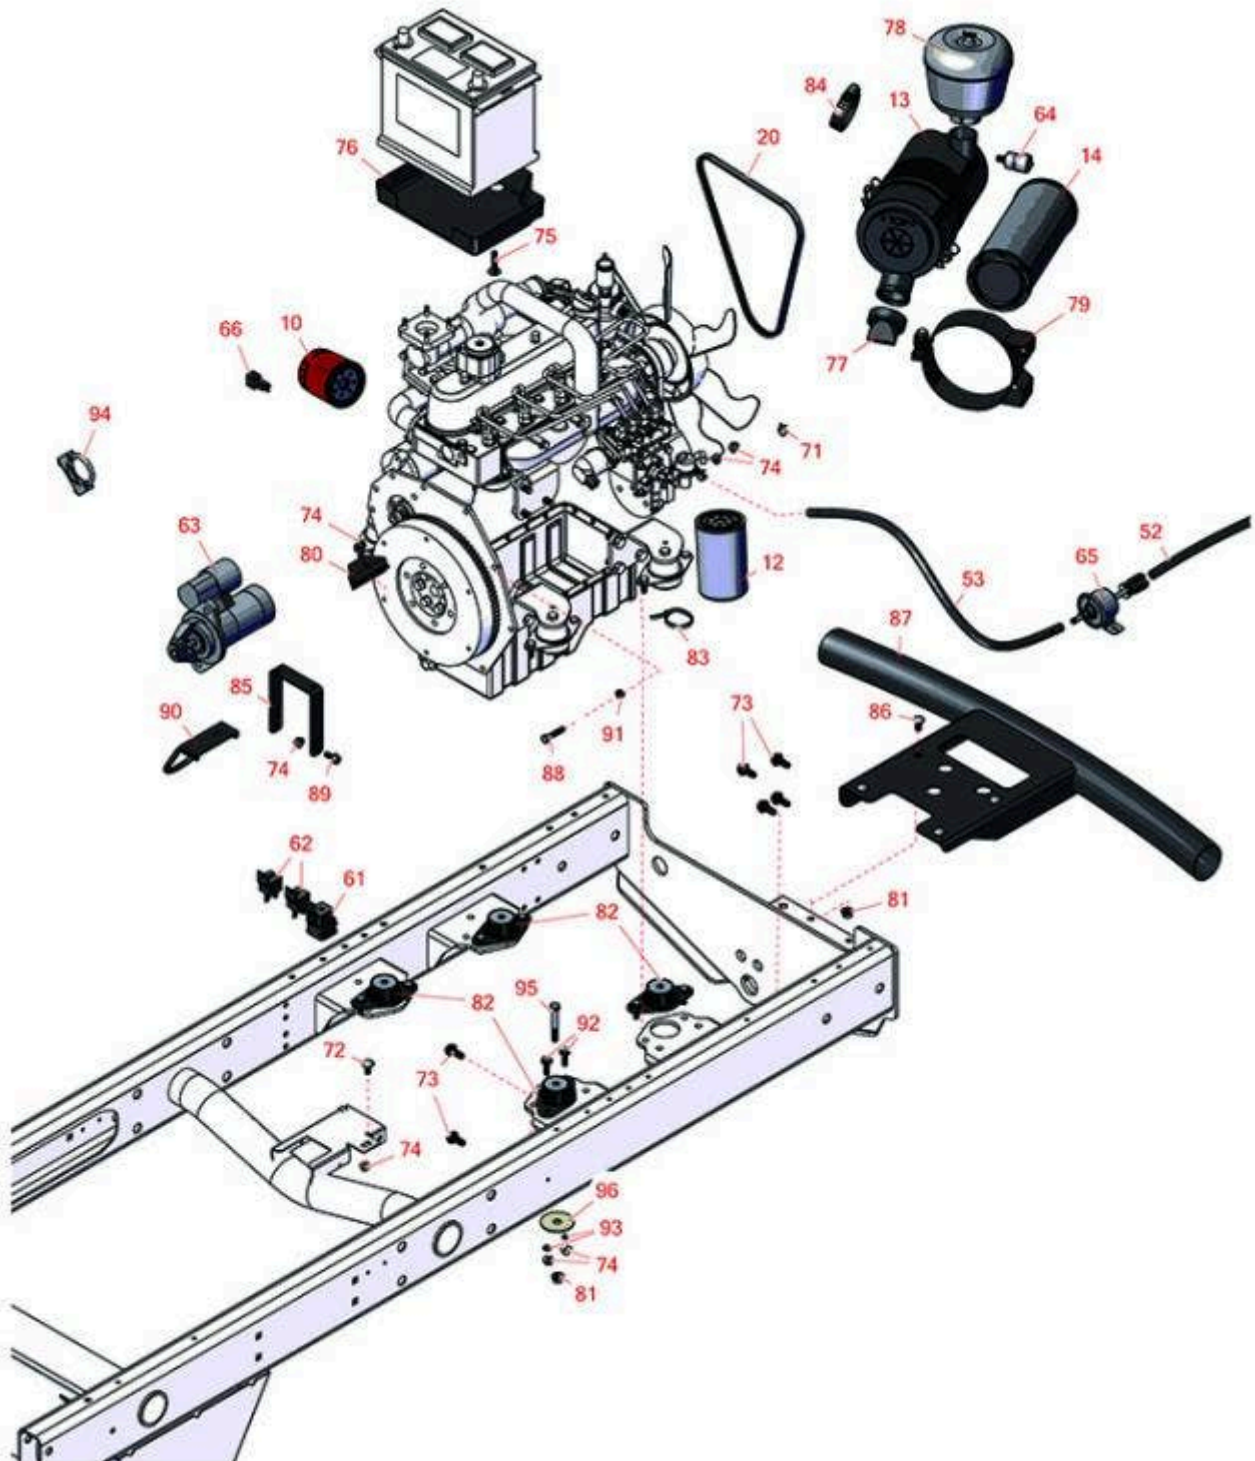

Replaces Toro Reelmaster 5410-D Parts

*Traction Unit - with Yanmar Engine
Engine Mounting, Intake & Exhaust*

All original equipment manufacturers names and part numbers are used for identification purposes only, and we are in no way implying that our products are original equipment parts. Prices subject to change without notice.

Replaces Toro Reelmaster 5410-D Parts

*Traction Unit - with Yanmar Engine
Engine Mounting, Intake & Exhaust*

Item No	R&R Part No.	OEM Part No.	Description	Qty Req	Price Each	Order Quantity
Filters						
10	R125-7025	125-7025	Baldwin Oil Filter	1	10.65	
12	R125-8752	125-8752	Filter - Fuel/Oil Donaldson	1	32.15	
12	RRF10536	125-2915	Filter - Fuel/Water SilverGuard	1	24.45	
13	R106-5277	106-5277	Air Cleaner Assy	1	140.05	
14	R5000919	108-3810, 1083810, 98-9763, 989763	Baldwin Air Filter Element	1	26.95	
Belt						
20	R127-2998	127-2998	Belt - V	1	16.45	
Hoses						
52	R109-0308	109-0308	Fuel Hose	1	6.80	
53	R109-0274	109-0274	Hose- Fuel	1	7.50	
Gauges and Controls						
61	R99-7430	99-7430	Relay - 30 Amp	1	15.05	
62	R99-7435	99-7435	Relay - 70 Amp	2	21.90	
63	R127-3818	127-3818	Starter Assy	1	255.85	
64	R93-9164	93-9164	Indicator - Service - Air Filter	1	34.20	
65	R121-5613	121-5613, 127-3008	Fuel Pump - Electric	1	131.45	
66	R100-4918	100-4818, 100-4918	Diode	1	21.70	