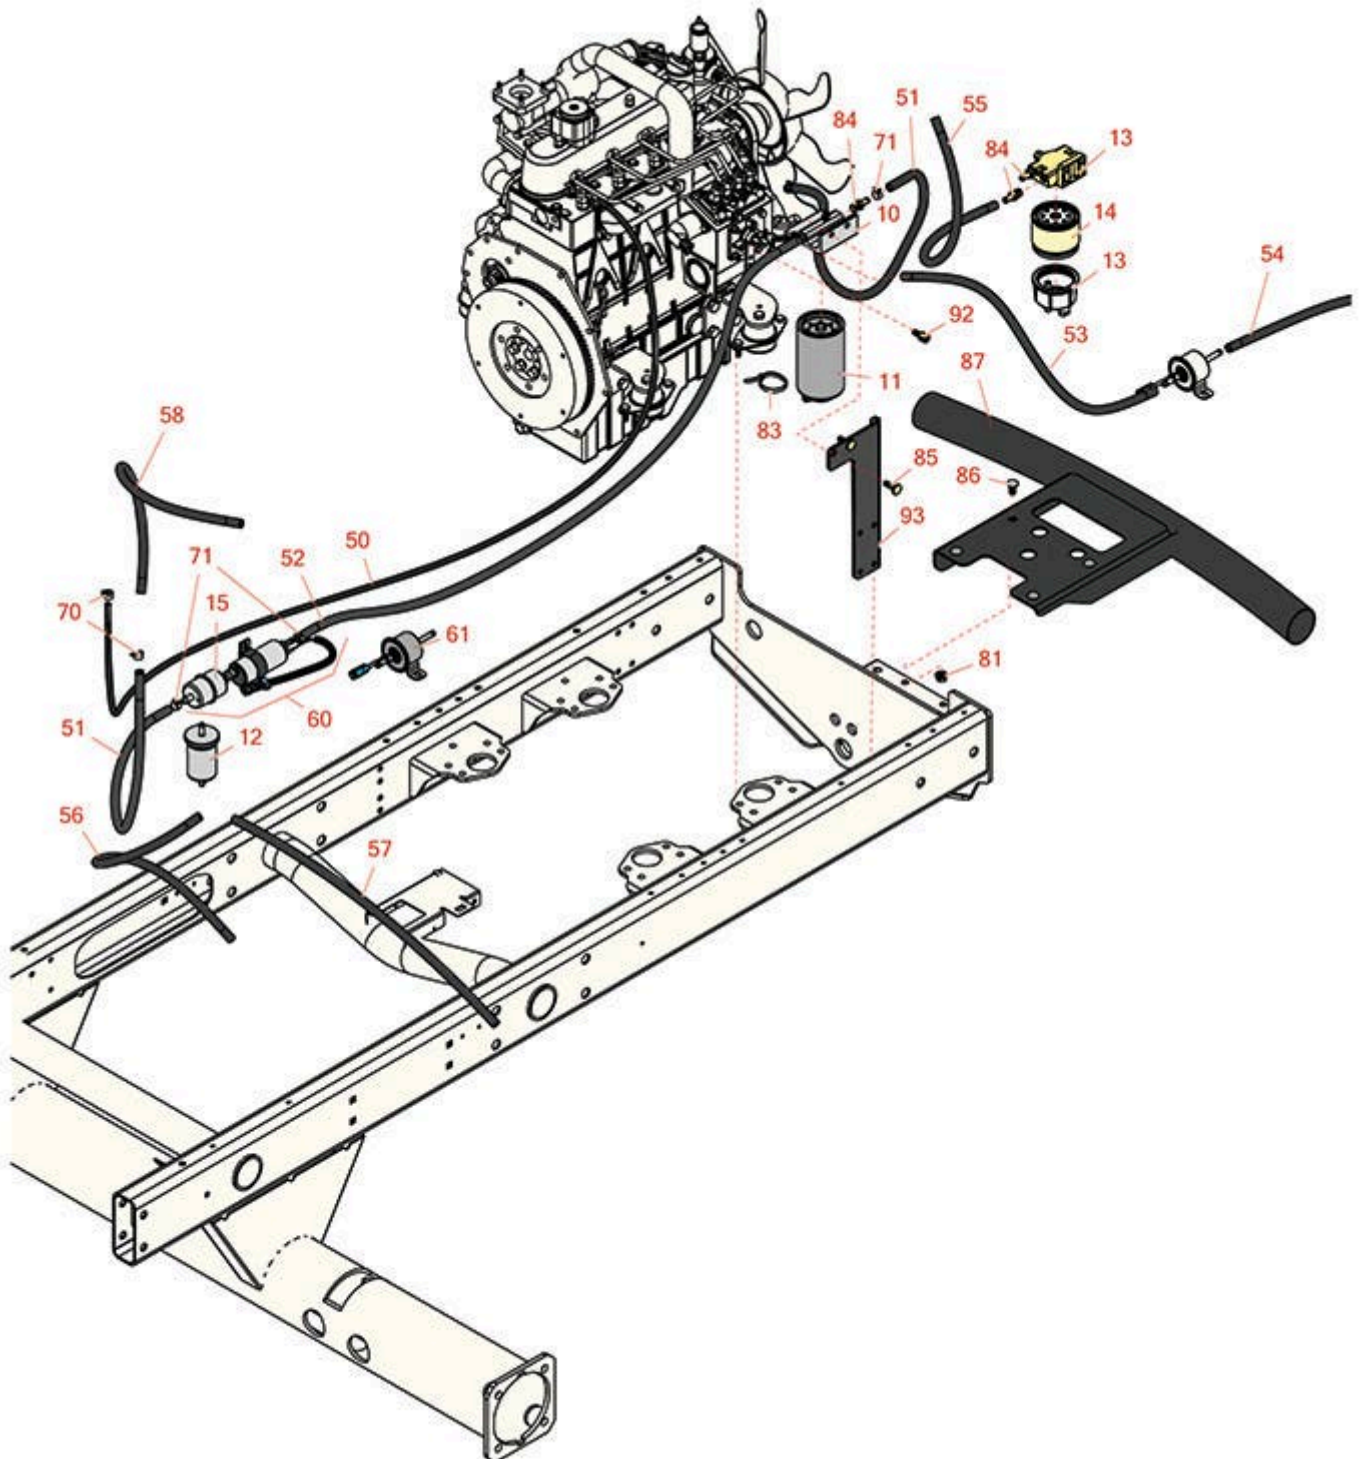

Replaces Toro Reelmaster 5410-D Parts

Traction Unit
Fuel System & Tank

All original equipment manufacturers names and part numbers are used for identification purposes only, and we are in no way implying that our products are original equipment parts. Prices subject to change without notice.

Replaces Toro Reelmaster 5410-D Parts

*Traction Unit
Fuel System & Tank*

Item No	R&R Part No.	OEM Part No.	Description	Qty Req	Price Each	Order Quantity
56	R117-0298	117-0298, 125-8808	Hose-Fuel	1	26.05	
57	R109-0308	109-0308	Fuel Hose	1	6.80	
58	R108-3284	108-3284, 93-3949	Hose - Fuel	1	6.90	
Gauges and Controls						
60	R110-8806	110-8806	Fuel Pump and Filter Assy	1	165.40	
61	RXRC60151350	104-5215, 107-0122, 112-8400, 99-3464	Kubota Fuel Pump - Electric	1	146.70	
61	R121-5613	121-5613, 127-3008	Fuel Pump - Electric	1	131.45	
Other Parts Available						
70	R2412-146	2412-146	Hose Clamp	2	1.45	
71	R92-2379	92-2379	Clamp - Hose	9	0.41	
81	R104-8301	104-8301, 104-9301, 109-6658, 133-7570	Locknut - 3/8-16 Nylon Flanged	8	0.84	
83	R3290-378	30-1740, 3290-378, 52-6570, 60-4340	Cable Tie	10	0.35	
84	R353-783	353-783	Fitting - Straight	4	16.15	
85	R3230-22	3230-22, R3230-22	Bolt - Carriage 5/16-18 x 1	2	1.45	
86	R3231-21	3231-21	Screw - 3/8-16 x 3/4 Carriage	4	0.75	
87	R110-8951-03	110-8951-03	Bumper Assy	1	141.85	