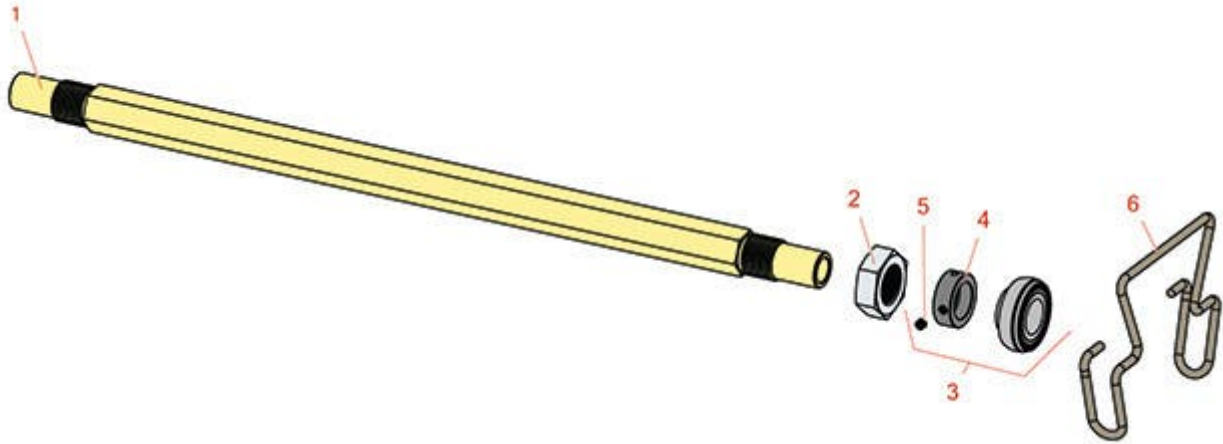

Replaces Toro Greensmaster eTriFlex

3360 Parts

Tri-Roller Unit - Model 04722

Roller & Frame

All original equipment manufacturers names and part numbers are used for identification purposes only, and we are in no way implying that our products are original equipment parts. Prices subject to change without notice.

Replaces Toro Greensmaster eTriFlex

3360 Parts

Tri-Roller Unit - Model 04722

Roller & Frame

Item No	R&R Part No.	OEM Part No.	Description	Qty Req	Price Each	Order Quantity
1	R99-1611	99-1611	Shaft - Spiker	1	91.25	
2	R3220-18	3220-18, 67-5840	Nut - Jam V-Cut Shaft	2	4.85	
3	R71-1360	251-219, 251-253, 251-254, 251-320, 71-1360, 88-7880, 94-3405	Bearing	2	19.20	
4	R251-77	251-77	Collar - Bearing	1	5.05	
5	R3245-35	3245-35	Screw - Set 1/4-28 x 1/4	1	0.57	
6	R117-6706	117-6706	Clamp - Motor	1	26.35	