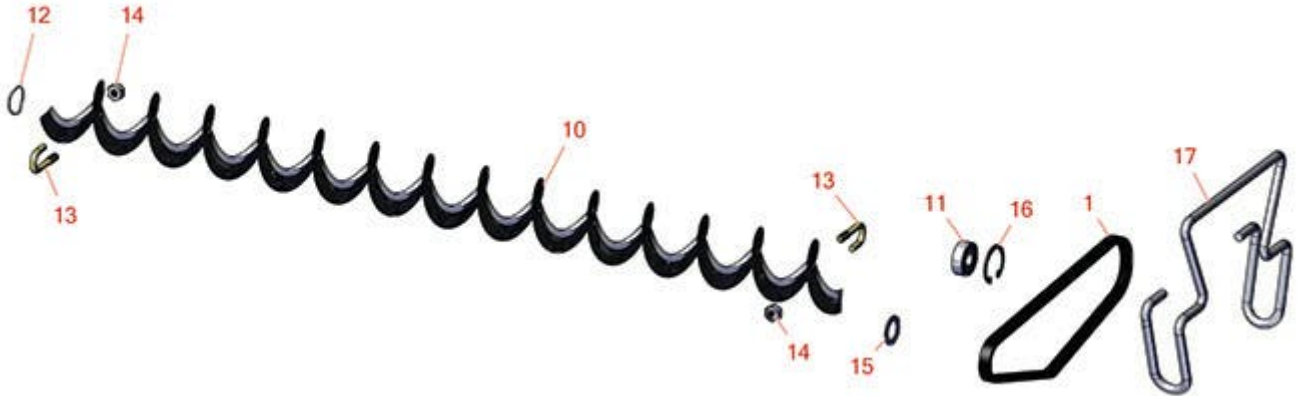

Replaces Toro Greensmaster eTriFlex

3360 Parts

Dethatching Unit - Model 04720

Rear Roller Brush

All original equipment manufacturers names and part numbers are used for identification purposes only, and we are in no way implying that our products are original equipment parts. Prices subject to change without notice.

Replaces Toro Greensmaster eTriFlex

3360 Parts

Dethatching Unit - Model 04720
Rear Roller Brush

Item No	R&R Part No.	OEM Part No.	Description	Qty Req	Price Each	Order Quantity
Belts						
1	R105-5720	105-5720	Belt - Poly V	1	8.20	
Other Parts Available						
10	R105-6792	104-1829, 105-6792	Brush - Rear Roller	1	50.20	
11	R251-259	251-259, 251-307	Bearing - Ball	1	11.25	
12	R115-7143	115-7143	Spring - Wave	1	4.95	
13	R104-1830	104-1830	Bolt - J	2	4.60	
14	R3296-2	32127-10, 3296-2, 9157404	Nut - #10 Lock	2	0.94	
15	R112-6957	112-6957	Washer - Hardened	2	1.25	
16	R104-4727	104-4727	Ring - Retaining	1	0.81	
17	R117-6706	117-6706	Clamp - Motor	1	26.35	