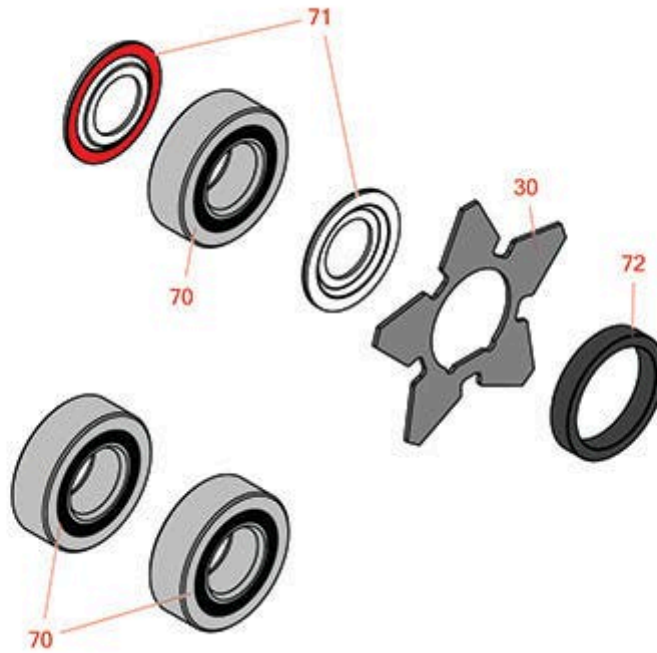

Replaces Toro Reelmaster 3555-D Parts

22in Cutting Unit - Model 03483, 03487 & 03488
Groomer

All original equipment manufacturers names and part numbers are used for identification purposes only, and we are in no way implying that our products are original equipment parts. Prices subject to change without notice.

Replaces Toro Reelmaster 3555-D Parts

22in Cutting Unit - Model 03483, 03487 & 03488
Groomer

Item No	R&R Part No.	OEM Part No.	Description	Qty Req	Price Each	Order Quantity
---------	--------------	--------------	-------------	---------	------------	----------------

Blades

30	R130-4105	130-4105	Blade- Groomer	40	3.55	
----	------------------	----------	----------------	----	-------------	--

Other Parts Available

70	R115-6869	115-6869	Bearing - Ball -Stainless	3	32.55	
71	R115-6923	115-6923	Shield - Bearing - Flocked	2	10.60	
72	R70-1350	70-1350	Spacer - 1/4 Fits Groomer Shaft	2	0.83	