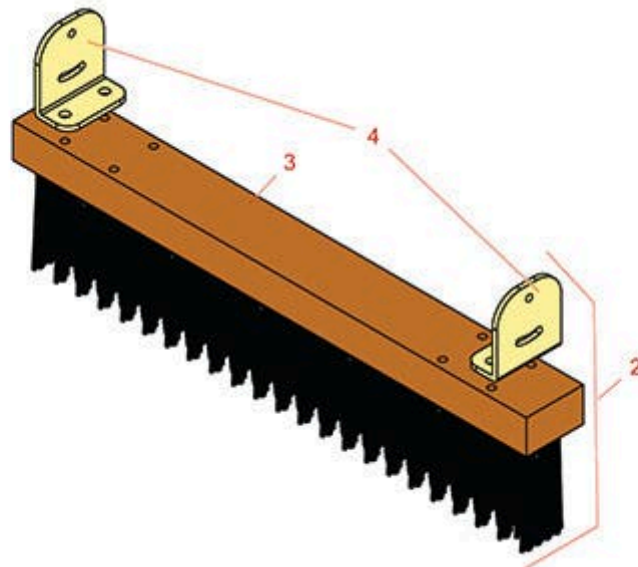

Replaces Toro Greensmaster eFlex 2120 Parts

*DPA Cutting Unit - Models 04290 & 04292
Out-Front Brush - Model 04266*

All original equipment manufacturers names and part numbers are used for identification purposes only, and we are in no way implying that our products are original equipment parts. Prices subject to change without notice.

Replaces Toro Greensmaster eFlex 2120 Parts

*DPA Cutting Unit - Models 04290 & 04292
Out-Front Brush - Model 04266*

Item No	R&R Part No.	OEM Part No.	Description	Qty Req	Price Each	Order Quantity
---------	--------------	--------------	-------------	---------	------------	----------------

Other Parts Available

2	R105-9602	105-9602	Brush - Incl 2 Ea R150283 Brackets	1	144.90	
3	R391235		Brush - 18/22 in Nylon Push	1	144.90	
4	R150283	120-9630	Bracket - Brush - Fits R&R Brush Only	2	12.05	