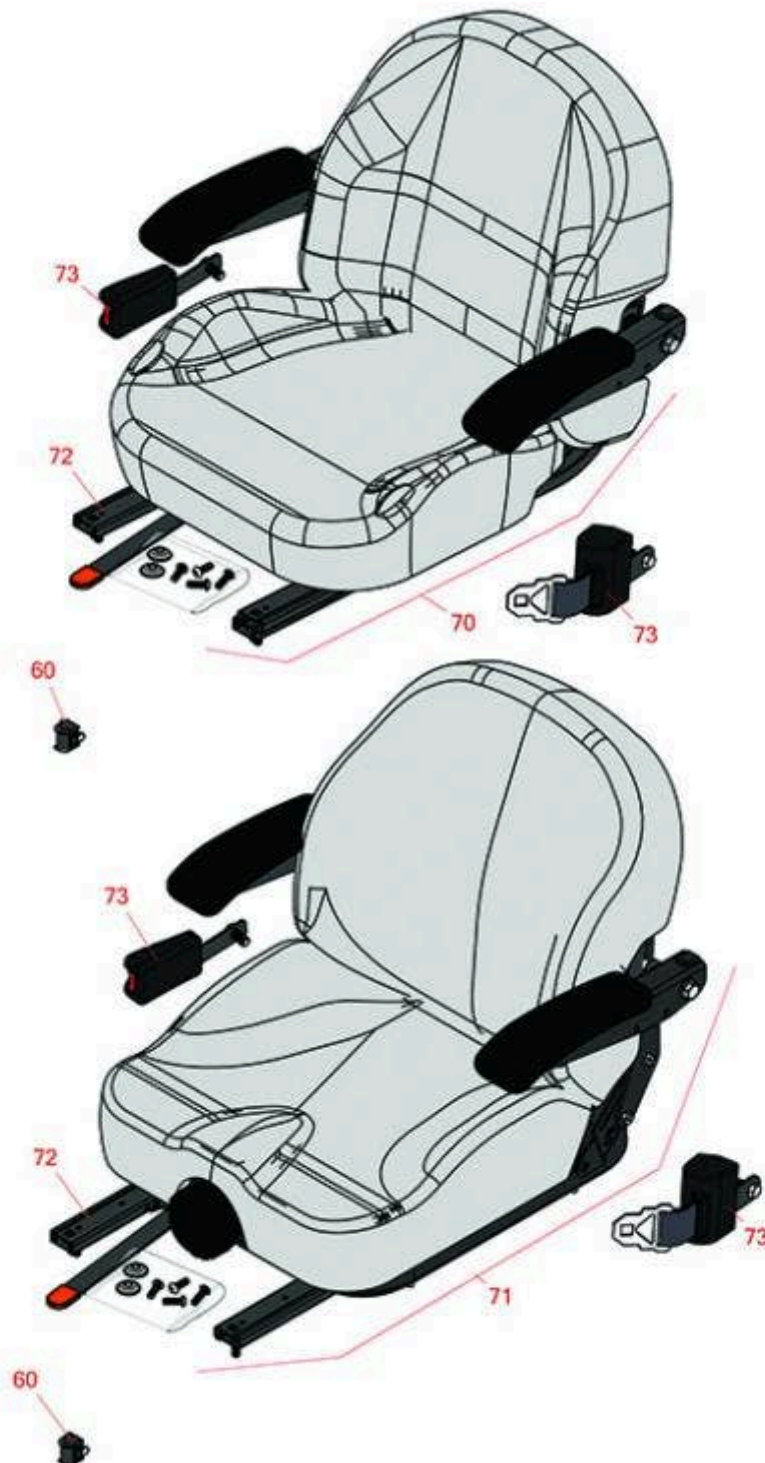

# Replaces Toro Z Master Professional 5000 Parts

Zero Turn Mower with 48in deck - Model 74901  
Seat

All original equipment manufacturers names and part numbers are used for identification purposes only, and we are in no way implying that our products are original equipment parts. Prices subject to change without notice.

# Replaces Toro Z Master Professional 5000 Parts

Zero Turn Mower with 48in deck - Model 74901  
Seat

Item No	R&R Part No.	OEM Part No.	Description	Qty Req	Price Each	Order Quantity
60	<b>R150229</b>	82-2190	Switch - Operator Presence	1	<b>20.55</b>	
70	<b>R750205</b>	116-0035, 116-0038	Seat - Light Grey Deluxe w/Arms & Track Set	1	<b>343.65</b>	
71	<b>R750210</b>	121-7595, 125-3107, 127-3305, 130-0801	Seat - Light Grey Deluxe w/Arms w/Suspension	1	<b>505.30</b>	
<i>Tech Note: INCL SUSPENSION &amp; TRACK SET:</i>						
72	<b>R109-9801</b>	109-9801	Seat Track Set	1	<b>206.05</b>	
73	<b>R109-9805</b>	109-9805	Seat Belt Kit	1	<b>220.45</b>	