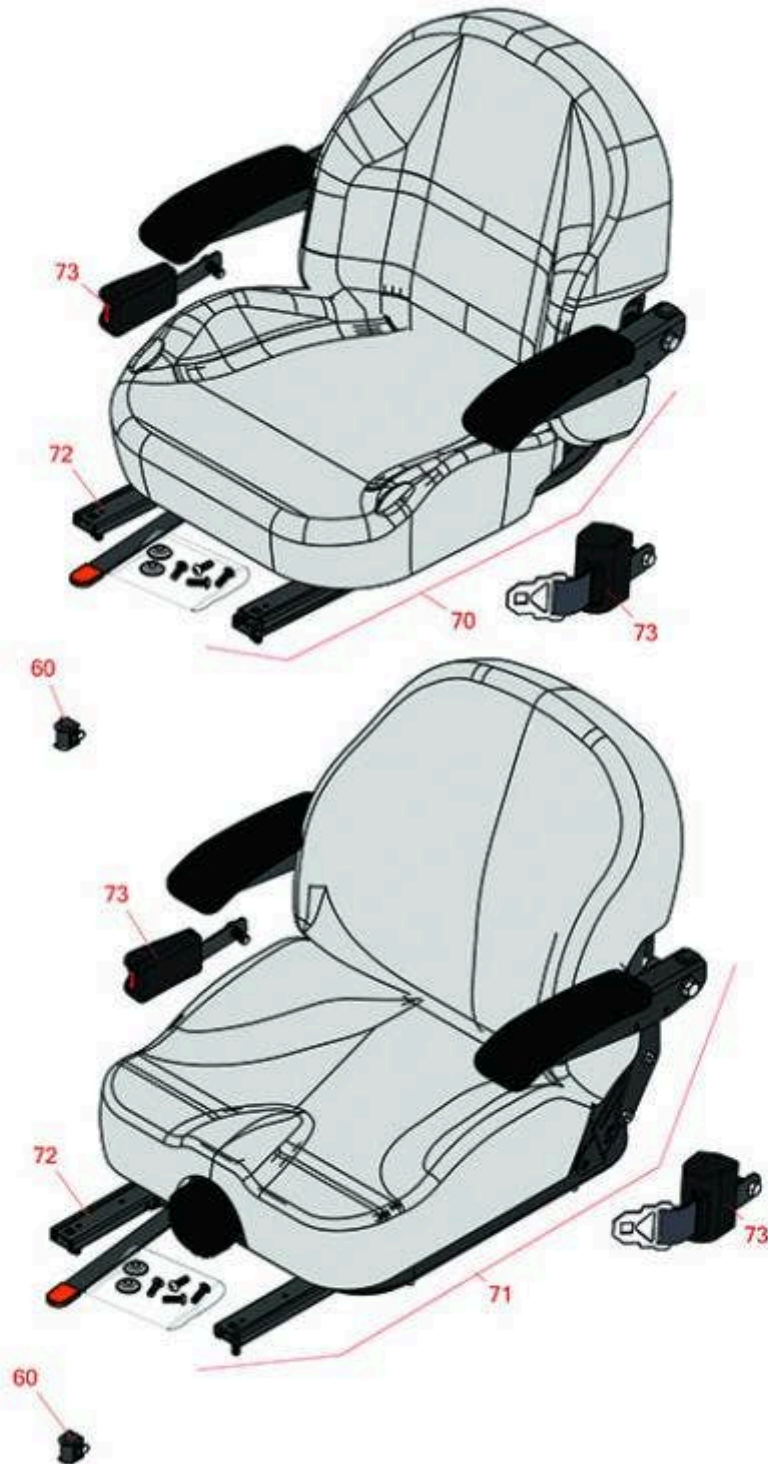

Replaces Toro Z Master Professional 5000 Parts

Zero Turn Mower with 72in deck - Model 74916
Seat

All original equipment manufacturers names and part numbers are used for identification purposes only, and we are in no way implying that our products are original equipment parts. Prices subject to change without notice.

Replaces Toro Z Master Professional 5000 Parts

Zero Turn Mower with 72in deck - Model 74916
Seat

Item No	R&R Part No.	OEM Part No.	Description	Qty Req	Price Each	Order Quantity
60	R150229	82-2190	Switch - Operator Presence	1	20.55	
70	R750205	116-0035, 116-0038	Seat - Light Grey Deluxe w/Arms & Track Set	1	343.65	
71	R750210	121-7595, 125-3107, 127-3305, 130-0801	Seat - Light Grey Deluxe w/Arms w/Suspension	1	505.30	
<i>Tech Note: INCL SUSPENSION & TRACK SET:</i>						
72	R109-9801	109-9801	Seat Track Set	1	206.05	
73	R109-9805	109-9805	Seat Belt Kit	1	220.45	