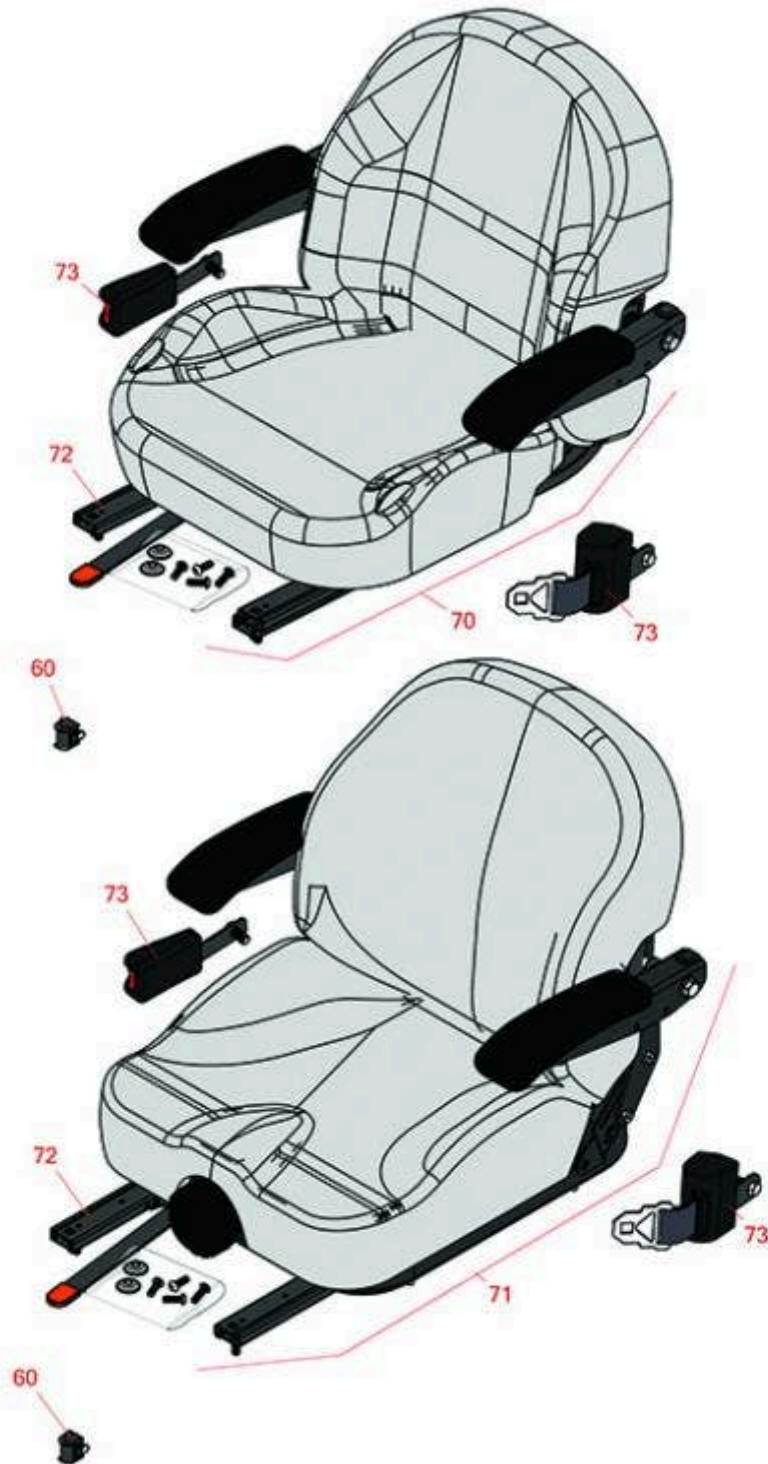

# Replaces Toro Z Master Professional 5000 Parts

Zero Turn Mower with 60in deck - Model 74915  
Seat

All original equipment manufacturers names and part numbers are used for identification purposes only, and we are in no way implying that our products are original equipment parts. Prices subject to change without notice.

# Replaces Toro Z Master Professional 5000 Parts

Zero Turn Mower with 60in deck - Model 74915  
Seat

Item No	R&R Part No.	OEM Part No.	Description	Qty Req	Price Each	Order Quantity
60	<b>R150229</b>	82-2190	Switch - Operator Presence	1	<b>20.55</b>	
70	<b>R750205</b>	116-0035, 116-0038	Seat - Light Grey Deluxe w/Arms & Track Set	1	<b>343.65</b>	
71	<b>R750210</b>	121-7595, 125-3107, 127-3305, 130-0801	Seat - Light Grey Deluxe w/Arms w/Suspension	1	<b>505.30</b>	
<i>Tech Note: INCL SUSPENSION &amp; TRACK SET:</i>						
72	<b>R109-9801</b>	109-9801	Seat Track Set	1	<b>206.05</b>	
73	<b>R109-9805</b>	109-9805	Seat Belt Kit	1	<b>220.45</b>	