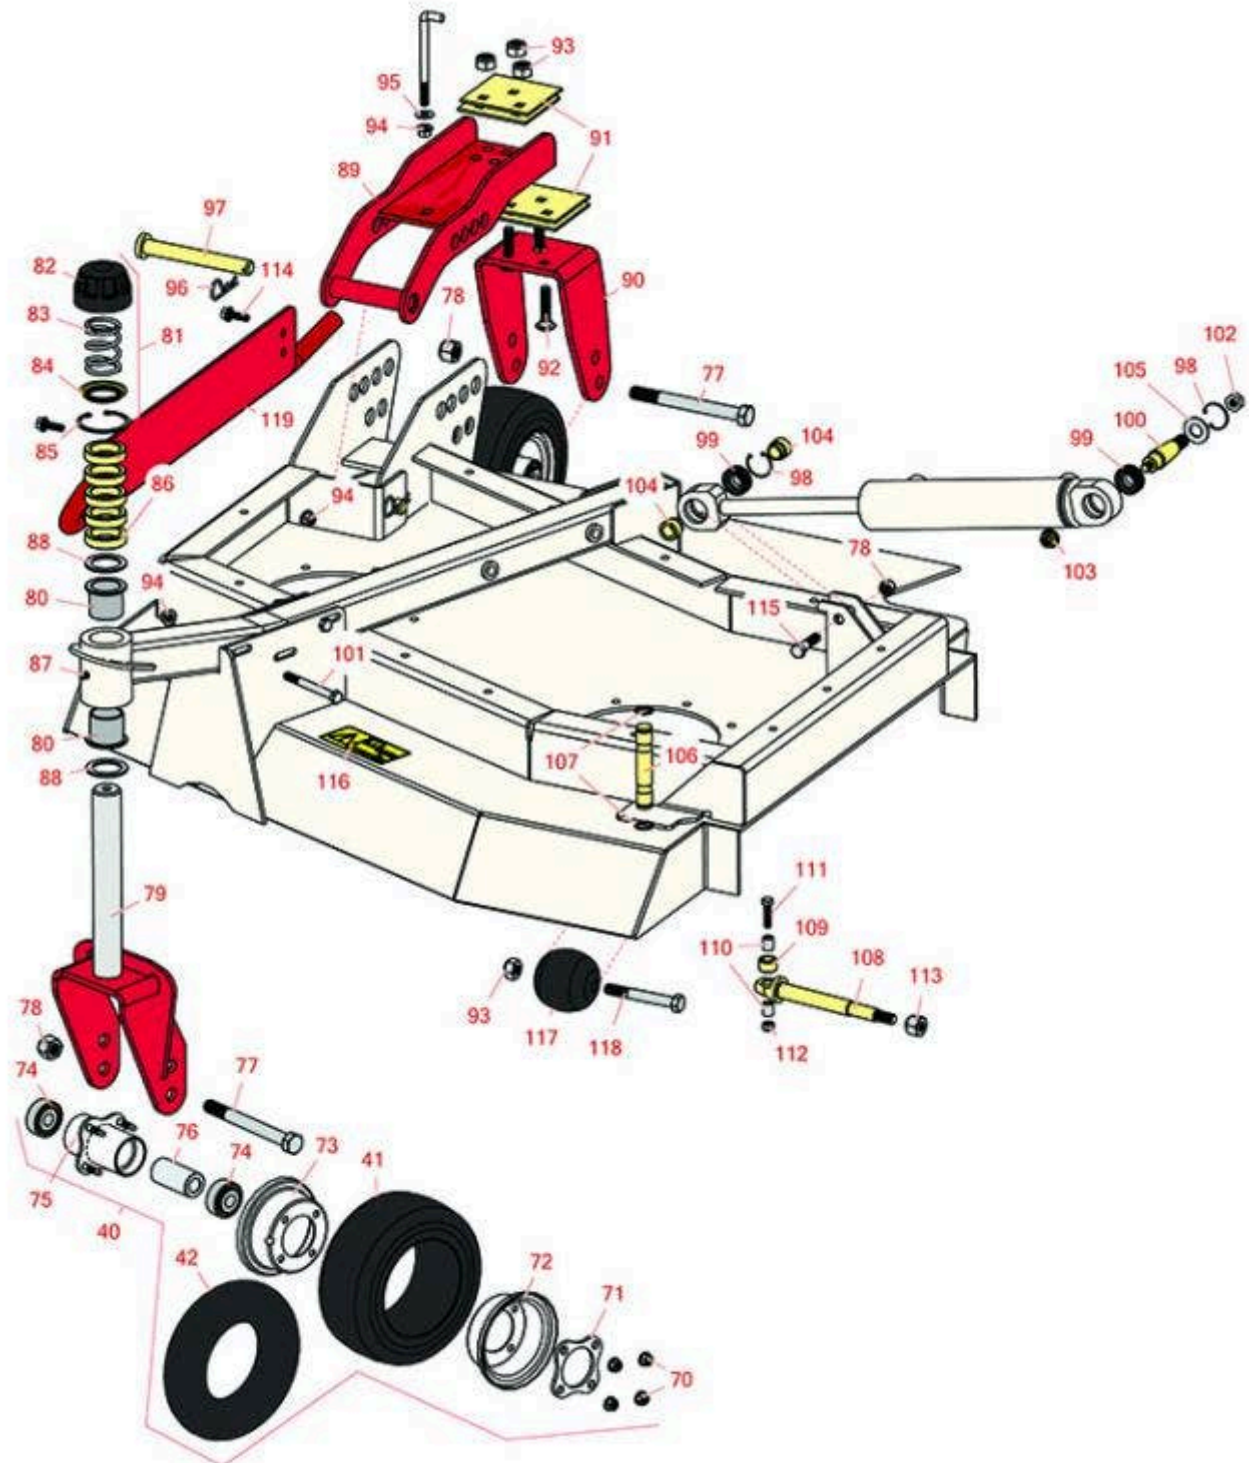

Replaces Toro Groundsmaster 4100-D

Parts

Rotary Mower - Model 30413

Right-Hand Deck Caster Arms and Wheels

All original equipment manufacturers names and part numbers are used for identification purposes only, and we are in no way implying that our products are original equipment parts. Prices subject to change without notice.

Replaces Toro Groundsmaster 4100-D Parts

Rotary Mower - Model 30413
Right-Hand Deck Caster Arms and Wheels

Item No	R&R Part No.	OEM Part No.	Description	Qty Req	Price Each	Order Quantity
Tires & Wheels						
40	R93-9938	86-0020, 93-9938	Wheel Assy - Castor - Pneu 8x3.50-4	2	94.50	
40	R137-5529	137-5529, 93-5974, 93-9574, 137-5529	Wheel Assy - Foam Filled 8x3.5-4SM	0	145.60	
41	R93-9939	93-9939, 98-2877	Tire - 8x3.50-4 (4 Ply) Sm Pneu	2	19.15	
41	R150615	136-4424, 137-5924	Tire - Foam Filled 8-3.5 x 4 Sm 4 Ply	2	59.25	
42	R68-8950	68-8950	Tube - Castor Wheel 9x3.50-4 TR87	2	5.45	
Other Parts Available						
70	R32128-16	32128-16	Locknut - 5/16-24 Flanged Top	8	0.90	
71	R93-4242	93-4242	Plate - Caster Wheel	2	4.65	
72	R95-2741	137-5552, 95-2741	Rim - Wheel Half w/o Valve Hole	2	14.25	
73	R93-4239	93-4239	Rim - Wheel Half w/Valve Hole	2	14.95	
74	R93-4237	93-4237	Bearing	4	12.30	
75	R93-5980	93-4238, 93-5980	Hub Assy - w/o Bearings/Spacer	2	45.25	
76	R93-4241	93-4241	Spacer - Caster Wheel	2	10.70	
77	R327-24	327-24	Bolt - Hex HD 5/8-11 x 6	2	4.35	
78	R3296-53	3296-53	Locknut - 5/8-11 ESNA Yellow	3	1.85	
79	R92-7750-01	86-2410, 92-7750, 92-7750-01	Fork - Castor	1	147.50	