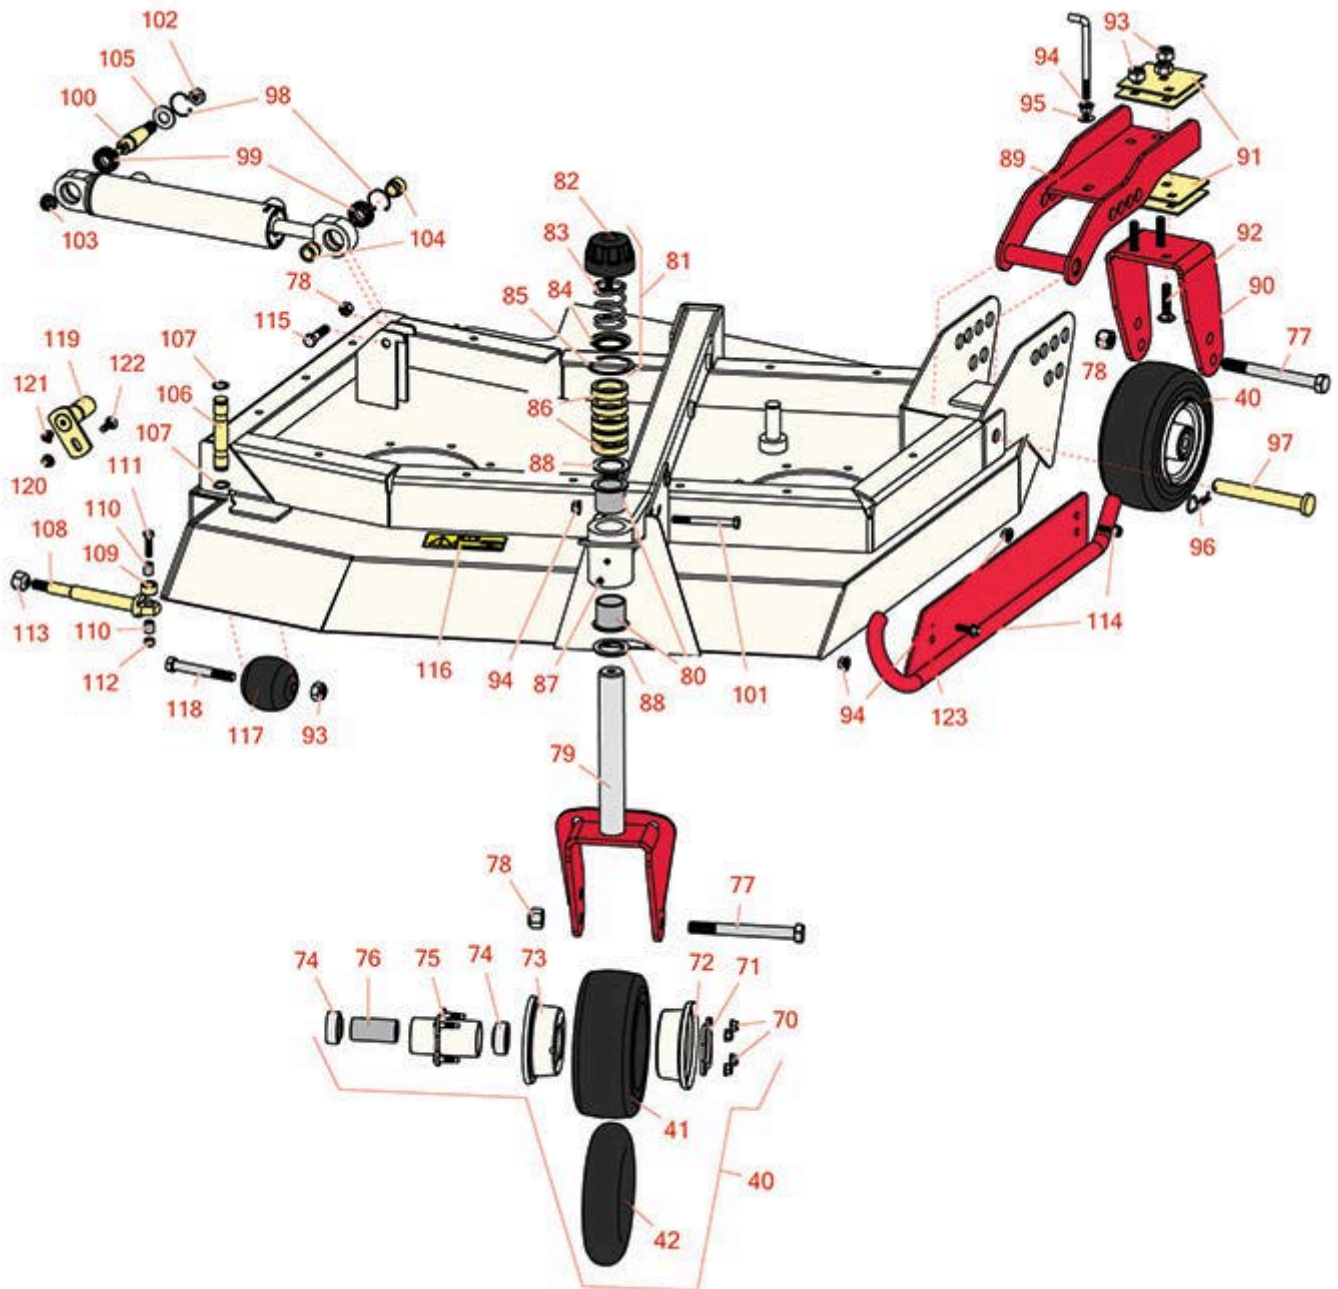

# Replaces Toro Groundsmaster 4100-D

## Parts

Rotary Mower - Model 30413

Left-Hand Deck Caster Arms and Wheels

All original equipment manufacturers names and part numbers are used for identification purposes only, and we are in no way implying that our products are original equipment parts. Prices subject to change without notice.

# Replaces Toro Groundsmaster 4100-D Parts

Rotary Mower - Model 30413

Left-Hand Deck Caster Arms and Wheels

Item No	R&R Part No.	OEM Part No.	Description	Qty Req	Price Each	Order Quantity
<b>Tires &amp; Wheels</b>						
40	<b>R93-9938</b>	86-0020, 93-9938	Wheel Assy - Castor - Pneu 8x3.50-4	2	<b>94.50</b>	
41	<b>R93-9939</b>	93-9939, 98-2877	Tire - 8x3.50-4 (4 Ply) Sm Pneu	2	<b>19.15</b>	
41	<b>R150615</b>	136-4424, 137-5924	Tire - Foam Filled 8-3.5 x 4 Sm 4 Ply	2	<b>59.25</b>	
42	<b>R68-8950</b>	68-8950	Tube - Castor Wheel 9x3.50-4 TR87	2	<b>5.45</b>	
<b>Other Parts Available</b>						
70	<b>R32128-16</b>	32128-16	Locknut - 5/16-24 Flanged Top	8	<b>0.90</b>	
71	<b>R93-4242</b>	93-4242	Plate - Caster Wheel	2	<b>4.65</b>	
72	<b>R95-2741</b>	137-5552, 95-2741	Rim - Wheel Half w/o Valve Hole	2	<b>14.25</b>	
73	<b>R93-4239</b>	93-4239	Rim - Wheel Half w/Valve Hole	2	<b>14.95</b>	
74	<b>R93-4237</b>	93-4237	Bearing	4	<b>12.30</b>	
75	<b>R93-5980</b>	93-4238, 93-5980	Hub Assy - w/o Bearings/Spacer	2	<b>45.25</b>	
76	<b>R93-4241</b>	93-4241	Spacer - Caster Wheel	2	<b>10.70</b>	
77	<b>R327-24</b>	327-24	Bolt - Hex HD 5/8-11 x 6	2	<b>4.35</b>	
78	<b>R3296-53</b>	3296-53	Locknut - 5/8-11 ESNA Yellow	3	<b>1.85</b>	
79	<b>R92-7750-01</b>	86-2410, 92-7750, 92-7750-01	Fork - Castor	1	<b>147.50</b>	
80	<b>R69-6470</b>	69-6470	Bushing - Flanged	2	<b>6.15</b>	
81	<b>R92-9727</b>	92-9727	Cap Assy - HOC	1	<b>59.10</b>	